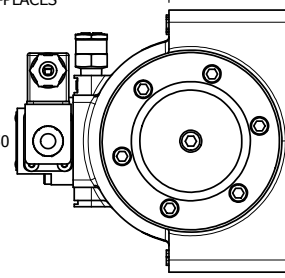

4

3

2

1

3/8" CORD GRIP DIN CAP INCLUDED
FORM A, ACC. TO EN 175301-803,
ISO 4400

4

3

2

1

AAA
PRODUCTS
INTERNATIONAL

**AAA PRODUCTS
INTERNATIONAL**
7114 Harry Hines Blvd
Dallas, TX 75235

TITLE: 1 1/2" SIDE PORT, DBL SOL, 3 POS,
SPR CTR, SOL SHFT, FLOAT CTR SPL,
INTRINSICALLY SAFE, 24VDC, EXCLDR