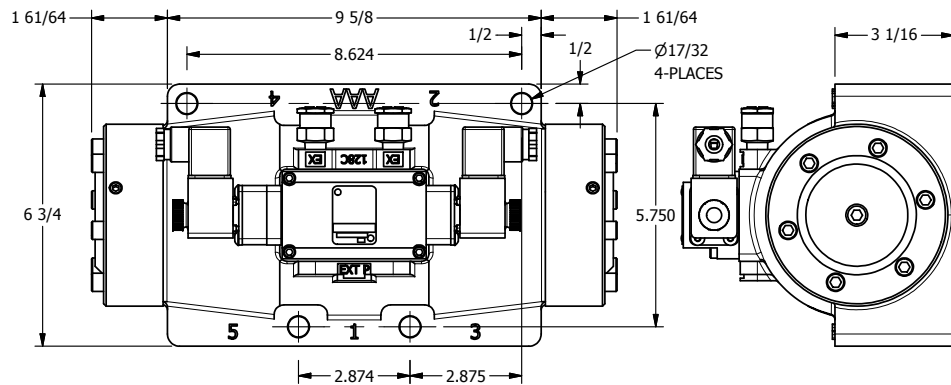

4

3

2

1

3/8" CORD GRIP DIN CAP INCLUDED
FORM A, ACC. TO EN 175301-803,
ISO 4400

4

3

2

1

AAA
PRODUCTS
INTERNATIONAL

**AAA PRODUCTS
INTERNATIONAL**
7114 Harry Hines Blvd
Dallas, TX 75235

TITLE: 1 1/2" SIDE PORT, DBL SOL, 3 POS,
SPR CTR, SOL SHFT, FLOAT CTR SPL,
INTRINSICALLY SAFE, 24VDC, EXCLDR

DRAWING NO.:
DIM_ESY12GAL

THE INFORMATION CONTAINED WITHIN THIS DOCUMENT IS PROPRIETARY TO AAA PRODUCTS AND MAY NOT BE DISCLOSED WITHOUT PRIOR WRITTEN CONSENT