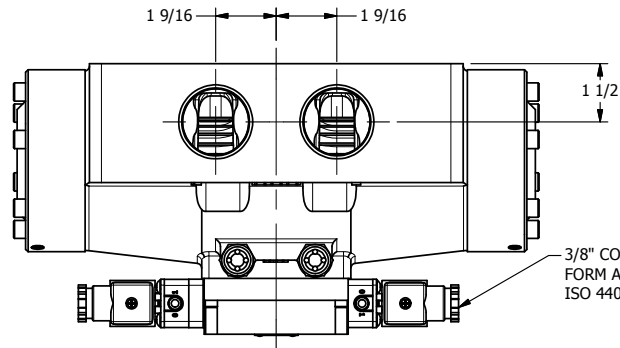

4

3

2

1

3/8" CORD GRIP DIN CAP INCLUDED
FORM A, ACC. TO EN 175301-803,
ISO 4400

4

3

2

1

AAA
PRODUCTS
INTERNATIONAL

**AAA PRODUCTS
INTERNATIONAL**
7114 Harry Hines Blvd
Dallas, TX 75235

TITLE: 1 1/2" SIDE PORT, DBL SOL, 3 POS,
SPR CTR, SOL SHFT, FLOAT CTR SPL,
INTRINSICALLY SAFE, 24VDC, EXCLDR