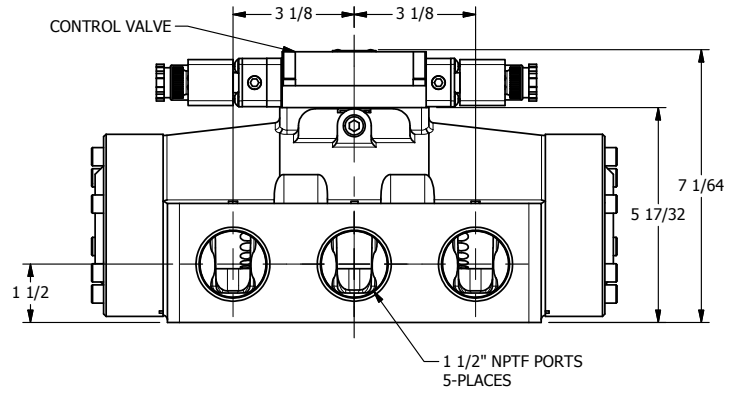

4

3

2

1

3/8" CORD GRIP DIN CAP INCLUDED
FORM A, ACC. TO EN 175301-803,
ISO 4400

4

3

2

1

AAA
PRODUCTS
INTERNATIONAL

**AAA PRODUCTS
INTERNATIONAL**
7114 Harry Hines Blvd
Dallas, TX 75235

TITLE: 1 1/2" SIDE PORT, DBL SOL, 3 POS,
SPR CTR, SOL SHFT, FLOAT CTR SPL,
INTRINSICALLY SAFE, 24VDC, EXCLDR