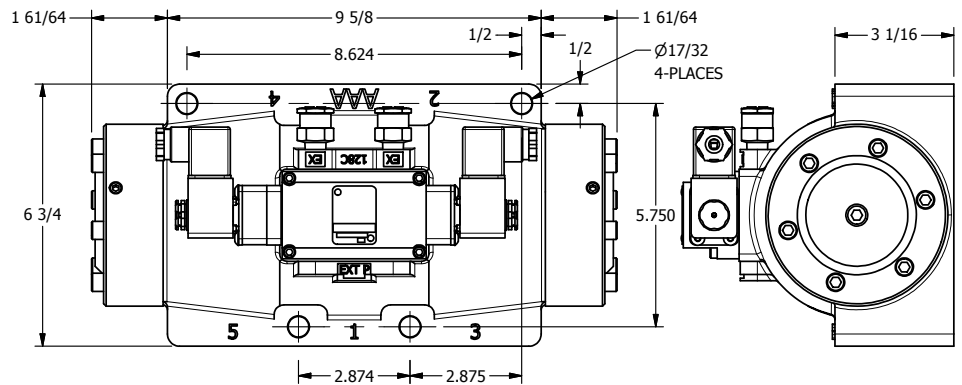

4

3

2

1

3/8" CORD GRIP DIN CAP INCLUDED
FORM A, ACC. TO EN 175301-803,
ISO 4400

1 1/2" NPTF PORTS
5-PLACES

AAA
PRODUCTS
INTERNATIONAL
7114 Harry Hines Blvd
Dallas, TX 75235

TITLE: 1 1/2" SIDE PORT, DBL SOL, 3 POS,
SPR CTR, SOL SHFT, FLOAT CTR SPL,
INTR SAFE, 24VDC, SIDE VENT

DRAWING NO.:
DIM_ESY12GAC

THE INFORMATION CONTAINED WITHIN THIS DOCUMENT IS PROPRIETARY TO AAA PRODUCTS AND MAY NOT BE DISCLOSED WITHOUT PRIOR WRITTEN CONSENT

4

3

2

1