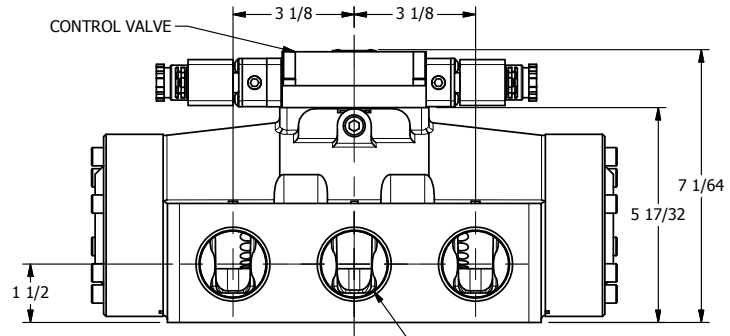

4

3

2

1

3/8" CORD GRIP DIN CAP INCLUDED
FORM A, ACC. TO EN 175301-803,
ISO 4400

1 1/2" NPTF PORTS
5-PLACES

AAA
PRODUCTS
INTERNATIONAL
7114 Harry Hines Blvd
Dallas, TX 75235

TITLE: 1 1/2" SIDE PORT, DBL SOL, 3 POS,
SPR CTR, SOL SHFT, FLOAT CTR SPL,
INTR SAFE, 24VDC, SIDE VENT

DRAWING NO.:
DIM_ESY12GAC

THE INFORMATION CONTAINED WITHIN THIS DOCUMENT IS PROPRIETARY TO AAA PRODUCTS AND MAY NOT BE DISCLOSED WITHOUT PRIOR WRITTEN CONSENT

4

3

2

1