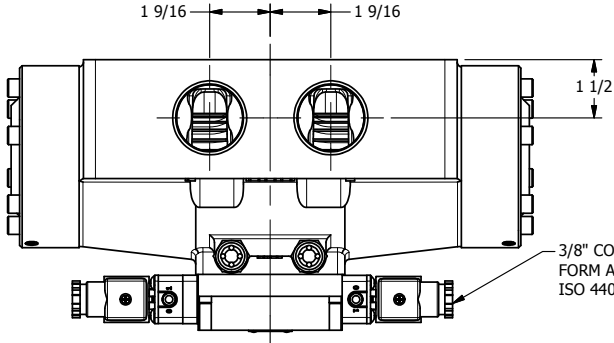

4

3

2

1

3/8" CORD GRIP DIN CAP INCLUDED
FORM A, ACC. TO EN 175301-803,
ISO 4400

1 1/2" NPTF PORTS
5-PLACES

AAA
PRODUCTS
INTERNATIONAL
7114 Harry Hines Blvd
Dallas, TX 75235

TITLE: 1 1/2" SIDE PORT, DBL SOL, 3 POS,
SPR CTR, SOL SHFT, FLOAT CTR SPL,
INTR SAFE, 24VDC, SIDE VENT

DRAWING NO.:
DIM_ESY12GAC

THE INFORMATION CONTAINED WITHIN THIS DOCUMENT IS PROPRIETARY TO AAA PRODUCTS AND MAY NOT BE DISCLOSED WITHOUT PRIOR WRITTEN CONSENT

4

3

2

1