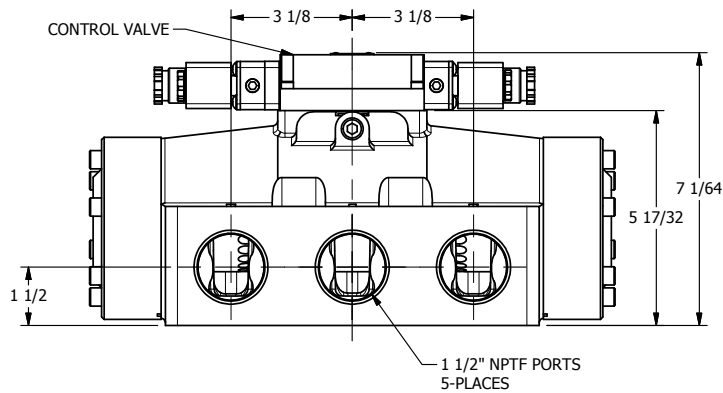

4

3

2

1

3/8" CORD GRIP DIN CAP INCLUDED  
FORM A, ACC. TO EN 175301-803,  
ISO 4400

CONTROL VALVE

1 1/2" NPTF PORTS  
5-PLACES

**AAA**  
PRODUCTS  
INTERNATIONAL  
7114 Harry Hines Blvd  
Dallas, TX 75235

TITLE: 1 1/2" SIDE PORT, DBL SOL, 3 POS,  
SPR CTR, SOL SHFT, FLOAT CTR SPL,  
INTRINSICALLY SAFE, 24VDC

DRAWING NO.:  
DIM\_ESY12GA

THE INFORMATION CONTAINED WITHIN THIS DOCUMENT IS PROPRIETARY TO AAA PRODUCTS AND MAY NOT BE DISCLOSED WITHOUT PRIOR WRITTEN CONSENT