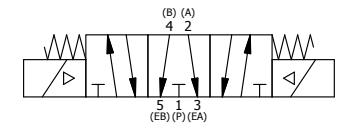

4

3

2

1

3/8" CORD GRIP DIN CAP INCLUDED  
FORM A, ACC. TO EN 175301-803,  
ISO 4400

CONTROL VALVE

1 1/2" NPTF PORTS  
5-PLACES

**AAA**  
PRODUCTS  
INTERNATIONAL  
7114 Harry Hines Blvd  
Dallas, TX 75235

TITLE: 1 1/2" SIDE PORT, DBL SOL, 3 POS,  
SPR CTR, SOL SHFT, FLOAT CTR SPL,  
INTRINSICALLY SAFE, 24VDC

DRAWING NO.:  
DIM\_ESY12GA

THE INFORMATION CONTAINED WITHIN THIS DOCUMENT IS PROPRIETARY TO AAA PRODUCTS AND MAY NOT BE DISCLOSED WITHOUT PRIOR WRITTEN CONSENT