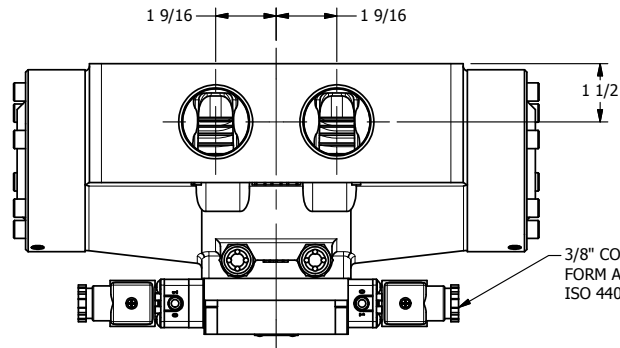

4

3

2

1

3/8" CORD GRIP DIN CAP INCLUDED  
FORM A, ACC. TO EN 175301-803,  
ISO 4400

CONTROL VALVE

1 1/2" NPTF PORTS  
5-PLACES

**AAA**  
PRODUCTS  
INTERNATIONAL  
7114 Harry Hines Blvd  
Dallas, TX 75235

TITLE: 1 1/2" SIDE PORT, DBL SOL, 3 POS,  
SPR CTR, SOL SHFT, FLOAT CTR SPL,  
INTRINSICALLY SAFE, 24VDC

DRAWING NO.:  
DIM\_ESY12GA

THE INFORMATION CONTAINED WITHIN THIS DOCUMENT IS PROPRIETARY TO AAA PRODUCTS AND MAY NOT BE DISCLOSED WITHOUT PRIOR WRITTEN CONSENT