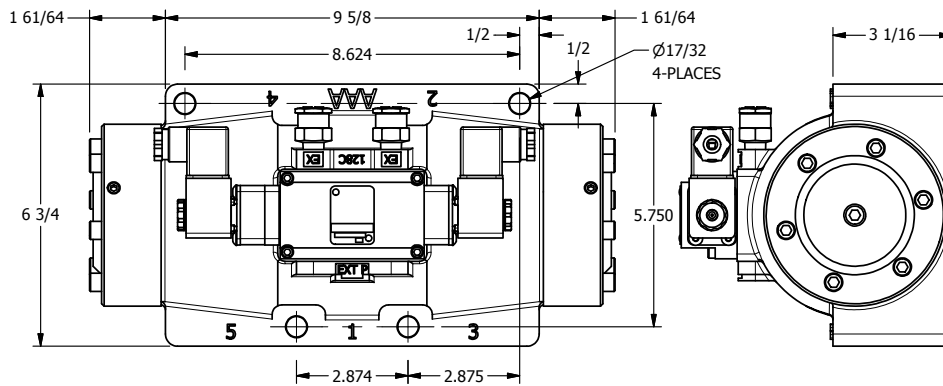

4

3

2

1

3/8" CORD GRIP DIN CAP INCLUDED  
FORM A, ACC. TO EN 175301-803,  
ISO 4400

CONTROL VALVE

1 1/2" NPTF PORTS  
5-PLACES

**AAA**  
PRODUCTS  
INTERNATIONAL  
7114 Harry Hines Blvd  
Dallas, TX 75235

TITLE: 1 1/2" SIDE PORT, DBL SOL, 3 POS,  
SPR CTR, SOL SHFT, FLOAT CTR SPL,  
INTRINSICALLY SAFE, 24VDC

DRAWING NO.:  
DIM\_ESY12GA

THE INFORMATION CONTAINED WITHIN THIS DOCUMENT IS PROPRIETARY TO AAA PRODUCTS AND MAY NOT BE DISCLOSED WITHOUT PRIOR WRITTEN CONSENT