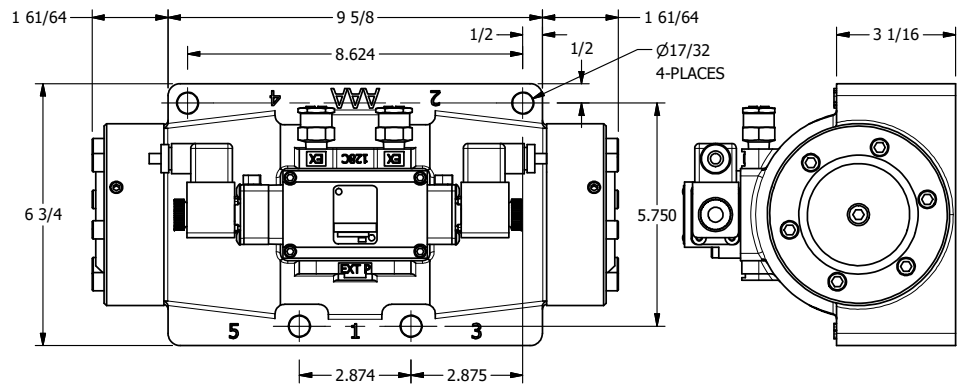

4

3

2

1

**AAA**  
PRODUCTS  
INTERNATIONAL

**AAA PRODUCTS  
INTERNATIONAL**  
7114 Harry Hines Blvd  
Dallas, TX 75235

TITLE: 1/2" SIDE PORT, DBL SOL, 3 POS,  
SPR CTR, SOL SHFT, REGEN CTR SPL,  
ATEX, LCKNG OVRD, DUST EXCLDR

DRAWING NO.:  
DIM\_ESY12DTOL

THE INFORMATION CONTAINED WITHIN THIS DOCUMENT IS PROPRIETARY TO AAA PRODUCTS AND MAY NOT BE DISCLOSED WITHOUT PRIOR WRITTEN CONSENT

4

3

2

B

B

A