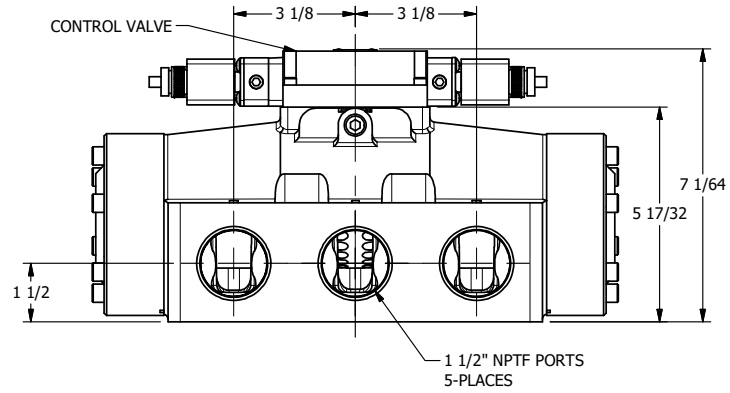

4

3

2

1

**AAA**  
PRODUCTS  
INTERNATIONAL

**AAA PRODUCTS  
INTERNATIONAL**  
7114 Harry Hines Blvd  
Dallas, TX 75235

TITLE: 1/2" SIDE PORT, DBL SOL, 3 POS,  
SPR CTR, SOL SHFT, REGEN CTR SPL,  
ATEX, LCKNG OVRD, DUST EXCLDR

DRAWING NO.:  
DIM\_ESY12DTOL

THE INFORMATION CONTAINED WITHIN THIS DOCUMENT IS PROPRIETARY TO AAA PRODUCTS AND MAY NOT BE DISCLOSED WITHOUT PRIOR WRITTEN CONSENT

4

3

2

B

B

A