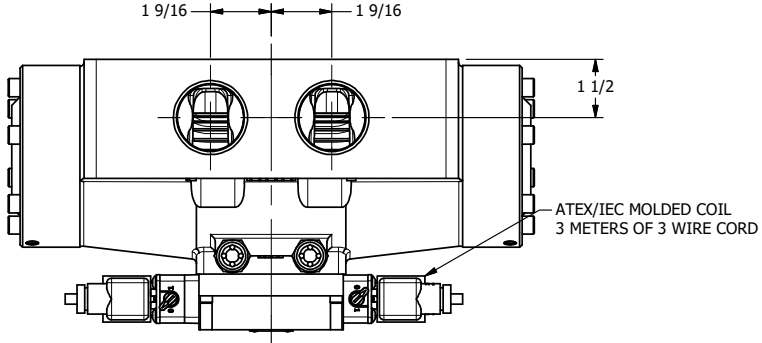

4

3

2

1

**AAA**  
PRODUCTS  
INTERNATIONAL

**AAA PRODUCTS  
INTERNATIONAL**  
7114 Harry Hines Blvd  
Dallas, TX 75235

TITLE: 1 1/2" SIDE PORT, DBL SOL, 3 POS,  
SPR CTR, SOL SHFT, REGEN CTR SPL,  
ATEX, LCKNG OVRD, SIDE VENT

DRAWING NO.:  
DIM\_ESY12DTC

THE INFORMATION CONTAINED WITHIN THIS DOCUMENT IS PROPRIETARY TO AAA PRODUCTS AND MAY NOT BE DISCLOSED WITHOUT PRIOR WRITTEN CONSENT

4

3

2

B

B

A