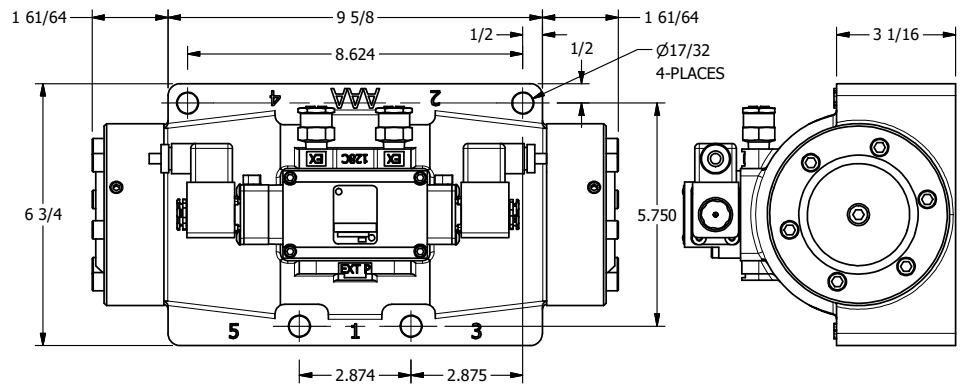

4

3

2

1

**AAA**  
PRODUCTS  
INTERNATIONAL

**AAA PRODUCTS  
INTERNATIONAL**  
7114 Harry Hines Blvd  
Dallas, TX 75235

TITLE: 1 1/2" SIDE PORT, DBL SOL, 3 POS,  
SPR CTR, SOL SHFT, REGEN CTR SPL,  
ATEX, LCKNG OVRD, SIDE VENT

DRAWING NO.:  
DIM\_ESY12DTC

THE INFORMATION CONTAINED WITHIN THIS DOCUMENT IS PROPRIETARY TO AAA PRODUCTS AND MAY NOT BE DISCLOSED WITHOUT PRIOR WRITTEN CONSENT

4

3

2

B

B

A