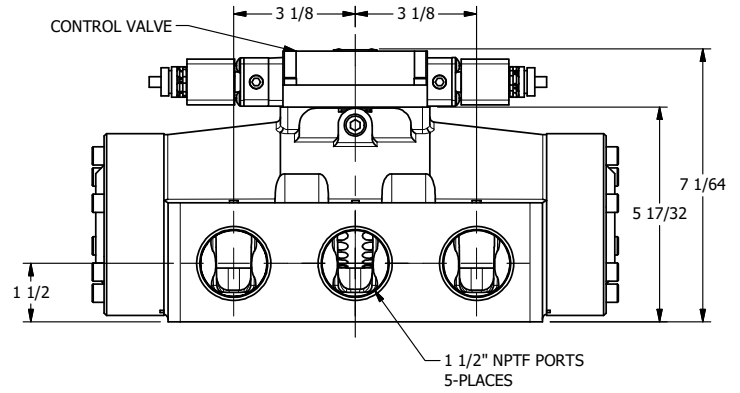

4

3

2

1

**AAA**  
PRODUCTS  
INTERNATIONAL

**AAA PRODUCTS  
INTERNATIONAL**  
7114 Harry Hines Blvd  
Dallas, TX 75235

TITLE: 1 1/2" SIDE PORT, DBL SOL, 3 POS,  
SPR CTR, SOL SHFT, REGEN CTR SPL,  
ATEX, LCKNG OVRD, SIDE VENT

DRAWING NO.:  
DIM\_ESY12DTC

THE INFORMATION CONTAINED WITHIN THIS DOCUMENT IS PROPRIETARY TO AAA PRODUCTS AND MAY NOT BE DISCLOSED WITHOUT PRIOR WRITTEN CONSENT

4

3

2

B

B

A