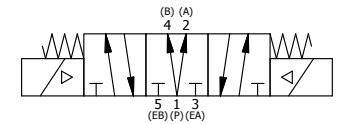

3 1/8

3 1/8

7 1/64

5 17/32

1 1/2

1 1/2" NPTF PORTS  
5-PLACES

**AAA**  
PRODUCTS  
INTERNATIONAL

**AAA PRODUCTS  
INTERNATIONAL**  
7114 Harry Hines Blvd  
Dallas, TX 75235

TITLE: 1 1/2" SIDE PORT, DBL SOL, 3 POS,  
SPR CTR, SOL SHFT, REGEN CTR SPL,  
ATEX, LCKNG OVRD

DRAWING NO.:  
DIM\_ESY12DTO

THE INFORMATION CONTAINED WITHIN THIS DOCUMENT IS PROPRIETARY TO AAA PRODUCTS AND MAY NOT BE DISCLOSED WITHOUT PRIOR WRITTEN CONSENT