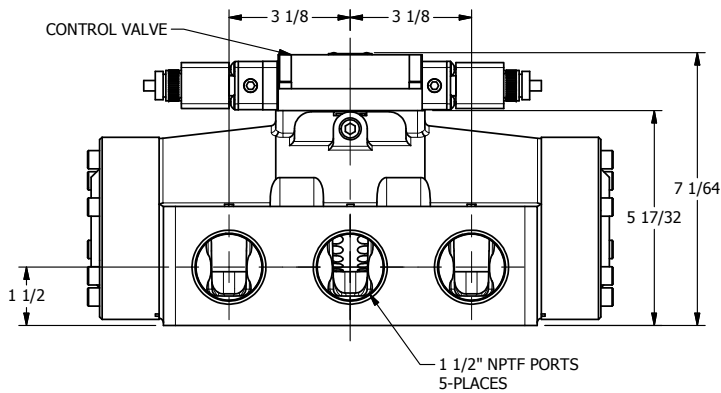

4

3

2

1

AAA
PRODUCTS
INTERNATIONAL

**AAA PRODUCTS
INTERNATIONAL**
7114 Harry Hines Blvd
Dallas, TX 75235

TITLE: 1 1/2" SIDE PORT, DBL SOL, 3 POS,
SPR CTR, SOL SHFT, REGEN CTR SPL,
ATEX, DUST EXCLDR

DRAWING NO.:
DIM_ESY12DTL