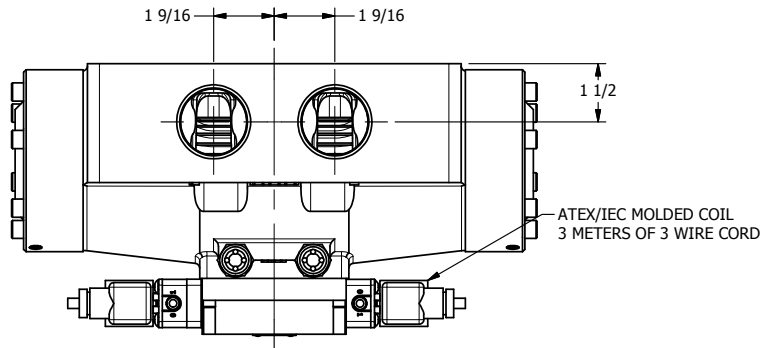

4

3

2

1

AAA
PRODUCTS
INTERNATIONAL

**AAA PRODUCTS
INTERNATIONAL**
7114 Harry Hines Blvd
Dallas, TX 75235

TITLE: 1 1/2" SIDE PORT, DBL SOL, 3 POS,
SPR CTR, SOL SHFT, REGEN CTR SPL,
ATEX, DUST EXCLDR

DRAWING NO.:
DIM_ESY12DTL