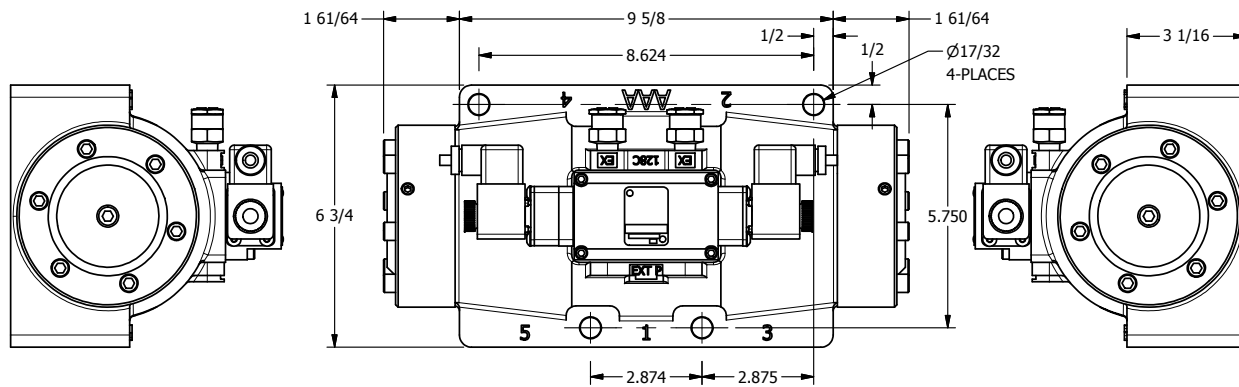

4

3

2

1

AAA
PRODUCTS
INTERNATIONAL

**AAA PRODUCTS
INTERNATIONAL**
7114 Harry Hines Blvd
Dallas, TX 75235

TITLE: 1 1/2" SIDE PORT, DBL SOL, 3 POS,
SPR CTR, SOL SHFT, REGEN CTR SPL,
ATEX, DUST EXCLDR

DRAWING NO.:
DIM_ESY12DTL