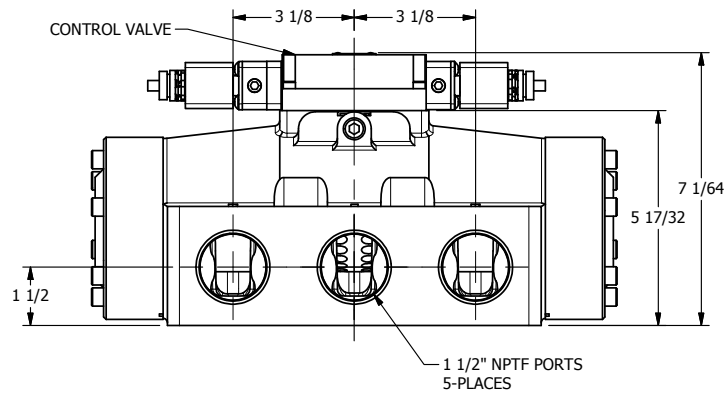

4

3

2

1

AAA
PRODUCTS
INTERNATIONAL

**AAA PRODUCTS
INTERNATIONAL**
7114 Harry Hines Blvd
Dallas, TX 75235

TITLE: 1 1/2" SIDE PORT, DBL SOL, 3 POS,
SPR CTR, SOL SHFT, REGEN CTR SPL,
ATEX, SIDE VENT

DRAWING NO.:
DIM_ESY12DTC