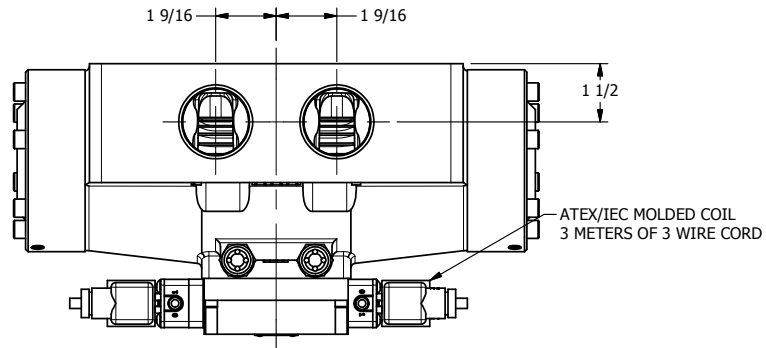

4

3

2

1

AAA
PRODUCTS
INTERNATIONAL

**AAA PRODUCTS
INTERNATIONAL**
7114 Harry Hines Blvd
Dallas, TX 75235

TITLE: 1 1/2" SIDE PORT, DBL SOL, 3 POS,
SPR CTR, SOL SHFT, REGEN CTR SPL,
ATEX, SIDE VENT

DRAWING NO.:
DIM_ESY12DTC