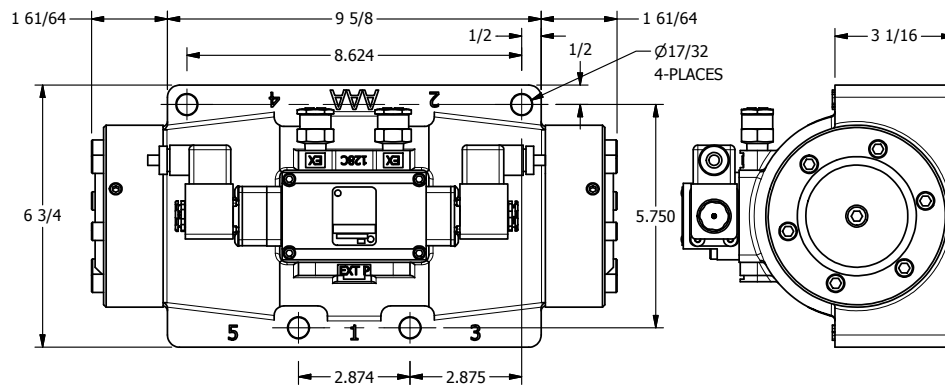

4

3

2

1

AAA
PRODUCTS
INTERNATIONAL

**AAA PRODUCTS
INTERNATIONAL**
7114 Harry Hines Blvd
Dallas, TX 75235

TITLE: 1 1/2" SIDE PORT, DBL SOL, 3 POS,
SPR CTR, SOL SHFT, REGEN CTR SPL,
ATEX, SIDE VENT

DRAWING NO.:
DIM_ESY12DTC