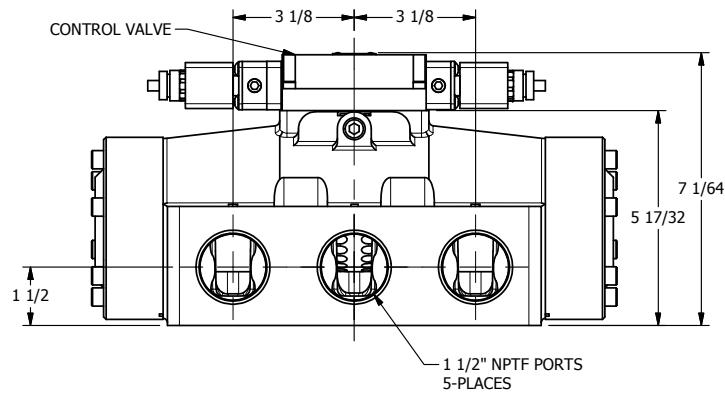

4

3

2

1

**AAA**  
PRODUCTS  
INTERNATIONAL

**AAA PRODUCTS  
INTERNATIONAL**  
7114 Harry Hines Blvd  
Dallas, TX 75235

TITLE: 1 1/2" SIDE PORT, DBL SOL, 3 POS,  
SPR CTR, SOL SHFT, REGEN CTR SPL,  
ATEX

DRAWING NO.:  
DIM\_ESY12DT