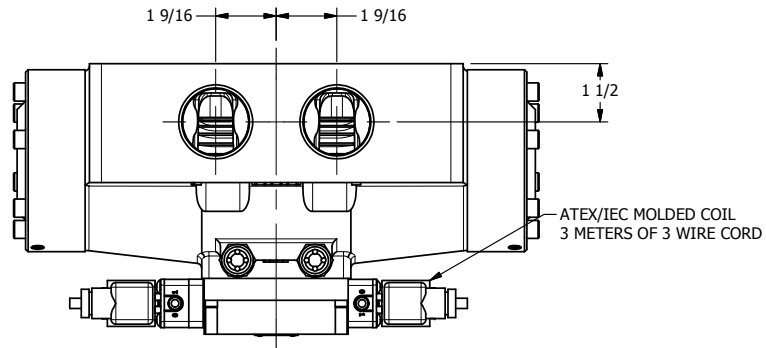

4

3

2

1

**AAA**  
PRODUCTS  
INTERNATIONAL

**AAA PRODUCTS  
INTERNATIONAL**  
7114 Harry Hines Blvd  
Dallas, TX 75235

TITLE: 1 1/2" SIDE PORT, DBL SOL, 3 POS,  
SPR CTR, SOL SHFT, REGEN CTR SPL,  
ATEX

DRAWING NO.:  
DIM\_ESY12DT