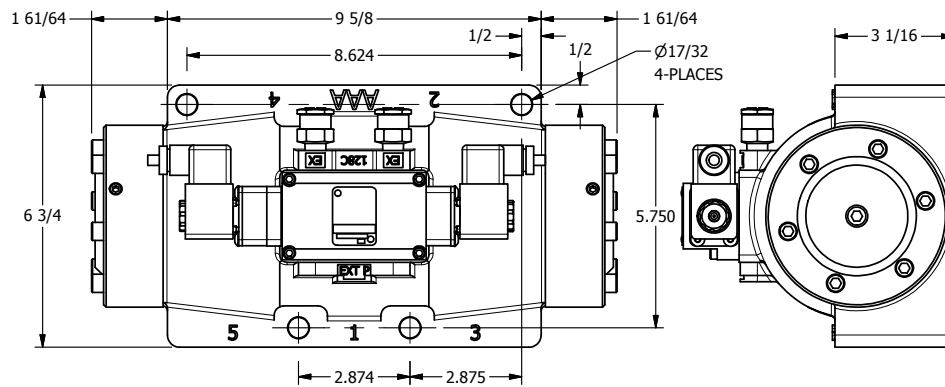

4

3

2

1

**AAA**  
PRODUCTS  
INTERNATIONAL

**AAA PRODUCTS  
INTERNATIONAL**  
7114 Harry Hines Blvd  
Dallas, TX 75235

TITLE: 1 1/2" SIDE PORT, DBL SOL, 3 POS,  
SPR CTR, SOL SHFT, REGEN CTR SPL,  
ATEX

DRAWING NO.:  
DIM\_ESY12DT