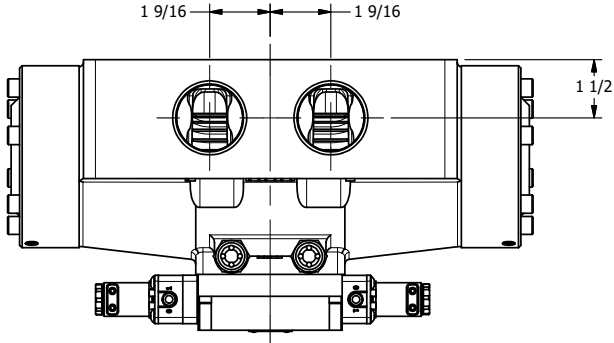

4

3

2

1

4

3

2

1

**AAA**  
PRODUCTS  
INTERNATIONAL

**AAA PRODUCTS INTERNATIONAL**  
7114 Harry Hines Blvd  
Dallas, TX 75235

TITLE: 1 1/2" SIDE PORT, DBL SOL, 3 POS,  
SPR CTR, SOL SHFT, REGEN CTR SPL,  
FLYING LEAD, EXT PILOT