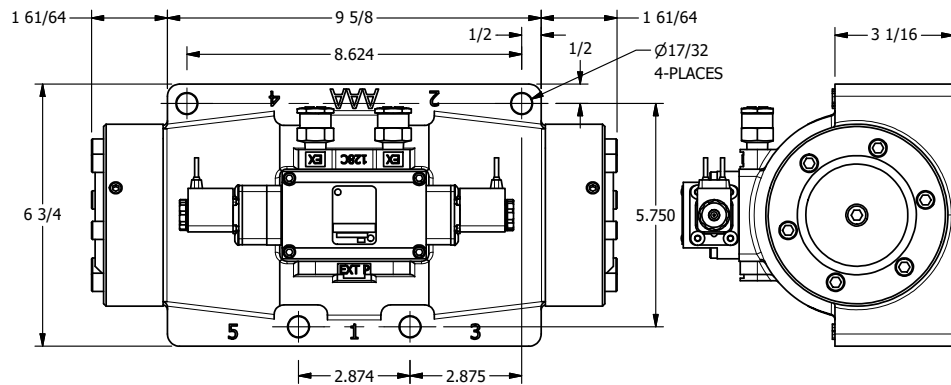

4

3

2

1

4

3

2

1

**AAA**  
PRODUCTS  
INTERNATIONAL

**AAA PRODUCTS INTERNATIONAL**  
7114 Harry Hines Blvd  
Dallas, TX 75235

TITLE: 1 1/2" SIDE PORT, DBL SOL, 3 POS,  
SPR CTR, SOL SHFT, REGEN CTR SPL,  
FLYING LEAD, EXT PILOT