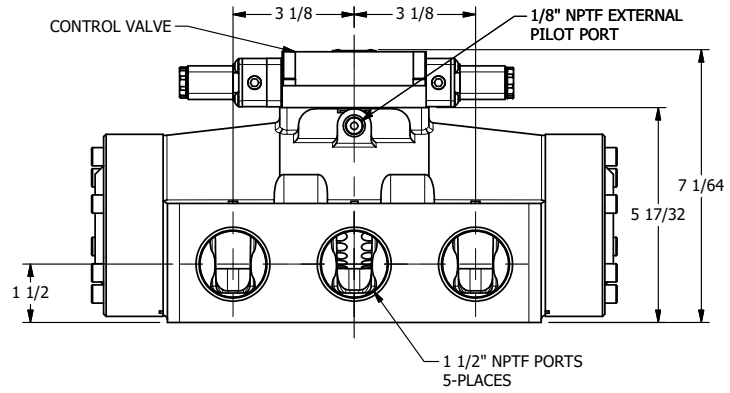

4

3

2

1

4

3

2

1

AAA
PRODUCTS
INTERNATIONAL

AAA PRODUCTS INTERNATIONAL
7114 Harry Hines Blvd
Dallas, TX 75235

TITLE: 1 1/2" SIDE PORT, DBL SOL, 3 POS,
SPR CTR, SOL SHFT, REGEN CTR SPL,
FLYING LEAD, EXT PILOT

DRAWING NO.:
DIM_ESY12DMZ

THE INFORMATION CONTAINED WITHIN THIS DOCUMENT IS PROPRIETARY TO AAA PRODUCTS AND MAY NOT BE DISCLOSED WITHOUT PRIOR WRITTEN CONSENT