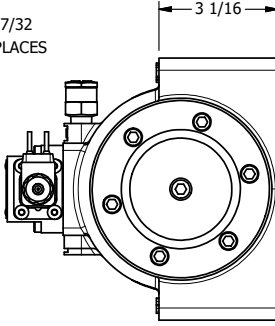

4

3

2

1

4

3

2

1

**AAA**  
PRODUCTS  
INTERNATIONAL

**AAA PRODUCTS INTERNATIONAL**  
7114 Harry Hines Blvd  
Dallas, TX 75235

TITLE: 1 1/2" SIDE PORT, DBL SOL, 3 POS,  
SPR CTR, SOL SHFT, REGEN CTR SPL,  
FLYING LEAD, EXT PILOT