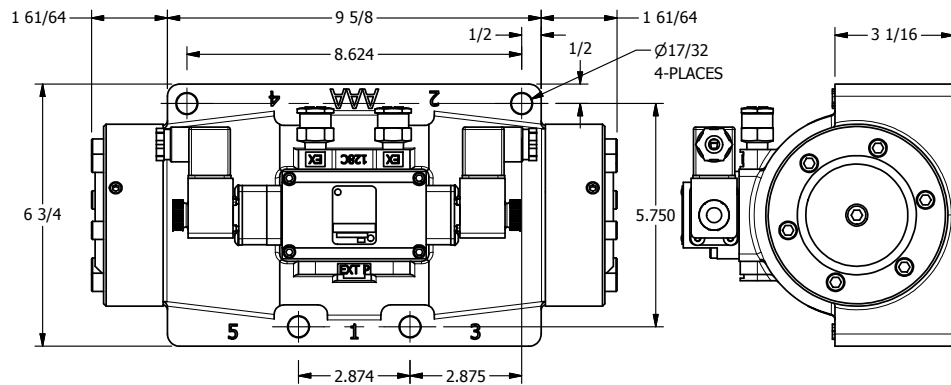

4

3

2

1

3/8" CORD GRIP DIN CAP INCLUDED
FORM A, ACC. TO EN 175301-803,
ISO 4400

1 1/2" NPTF PORTS
5-PLACES

AAA
PRODUCTS
INTERNATIONAL
7114 Harry Hines Blvd
Dallas, TX 75235

TITLE: 1 1/2" SIDE PORT, DBL SOL, 3 POS,
SPR CTR, SOL SHFT, REGEN CTR SPL,
INTRINSICALLY SAFE, 24VDC, EXCLDR

DRAWING NO.:
DIM_ESY12DAL

THE INFORMATION CONTAINED WITHIN THIS DOCUMENT IS PROPRIETARY TO AAA PRODUCTS AND MAY NOT BE DISCLOSED WITHOUT PRIOR WRITTEN CONSENT