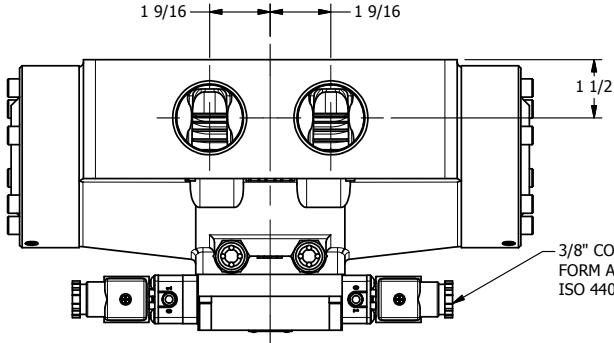

4

3

2

1

3/8" CORD GRIP DIN CAP INCLUDED
FORM A, ACC. TO EN 175301-803,
ISO 4400

1 1/2" NPTF PORTS
5-PLACES

AAA
PRODUCTS
INTERNATIONAL
7114 Harry Hines Blvd
Dallas, TX 75235

TITLE: 1 1/2" SIDE PORT, DBL SOL, 3 POS,
SPR CTR, SOL SHFT, REGEN CTR SPL,
INTRINSICALLY SAFE, 24VDC, EXCLDR

DRAWING NO.:
DIM_ESY12DAL

THE INFORMATION CONTAINED WITHIN THIS DOCUMENT IS PROPRIETARY TO AAA PRODUCTS AND MAY NOT BE DISCLOSED WITHOUT PRIOR WRITTEN CONSENT