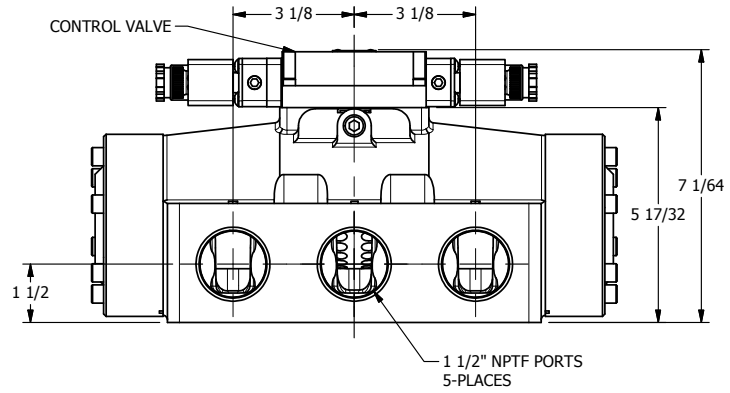

4

3

2

1

3/8" CORD GRIP DIN CAP INCLUDED
FORM A, ACC. TO EN 175301-803,
ISO 4400

1 1/2" NPTF PORTS
5-PLACES

AAA
PRODUCTS
INTERNATIONAL
7114 Harry Hines Blvd
Dallas, TX 75235

TITLE: 1 1/2" SIDE PORT, DBL SOL, 3 POS,
SPR CTR, SOL SHFT, REGEN CTR SPL,
INTRINSICALLY SAFE, 24VDC, EXCLDR

DRAWING NO.:
DIM_ESY12DAL

THE INFORMATION CONTAINED WITHIN THIS DOCUMENT IS PROPRIETARY TO AAA PRODUCTS AND MAY NOT BE DISCLOSED WITHOUT PRIOR WRITTEN CONSENT