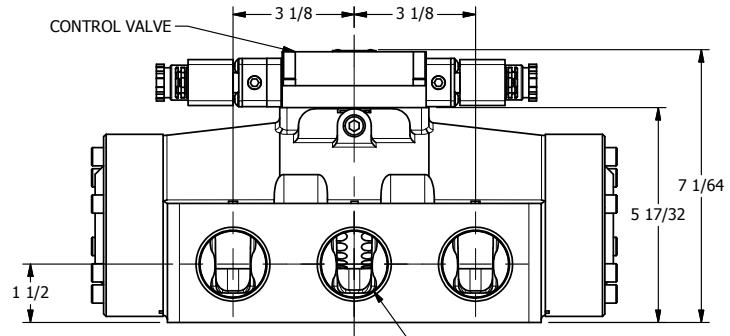

4

3

2

1

3/8" CORD GRIP DIN CAP INCLUDED
FORM A, ACC. TO EN 175301-803,
ISO 4400

1 1/2" NPTF PORTS
5-PLACES

AAA
PRODUCTS
INTERNATIONAL
7114 Harry Hines Blvd
Dallas, TX 75235

TITLE: 1 1/2" SIDE PORT, DBL SOL, 3 POS,
SPR CTR, SOL SHFT, REGEN CTR SPL,
INTR SAFE, 24VDC, SIDE VENT

DRAWING NO.:
DIM_ESY12DAC

THE INFORMATION CONTAINED WITHIN THIS DOCUMENT IS PROPRIETARY TO AAA PRODUCTS AND MAY NOT BE DISCLOSED WITHOUT PRIOR WRITTEN CONSENT

4

3

2

1