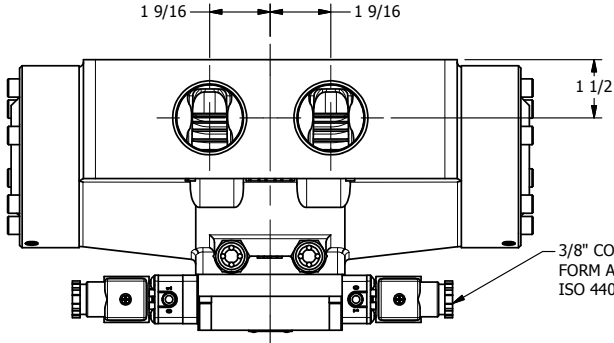

4

3

2

1

3/8" CORD GRIP DIN CAP INCLUDED
FORM A, ACC. TO EN 175301-803,
ISO 4400

1 1/2" NPTF PORTS
5-PLACES

AAA
PRODUCTS
INTERNATIONAL
7114 Harry Hines Blvd
Dallas, TX 75235

TITLE: 1 1/2" SIDE PORT, DBL SOL, 3 POS,
SPR CTR, SOL SHFT, REGEN CTR SPL,
INTR SAFE, 24VDC, SIDE VENT

DRAWING NO.:
DIM_ESY12DAC

THE INFORMATION CONTAINED WITHIN THIS DOCUMENT IS PROPRIETARY TO AAA PRODUCTS AND MAY NOT BE DISCLOSED WITHOUT PRIOR WRITTEN CONSENT

4

3

2

1