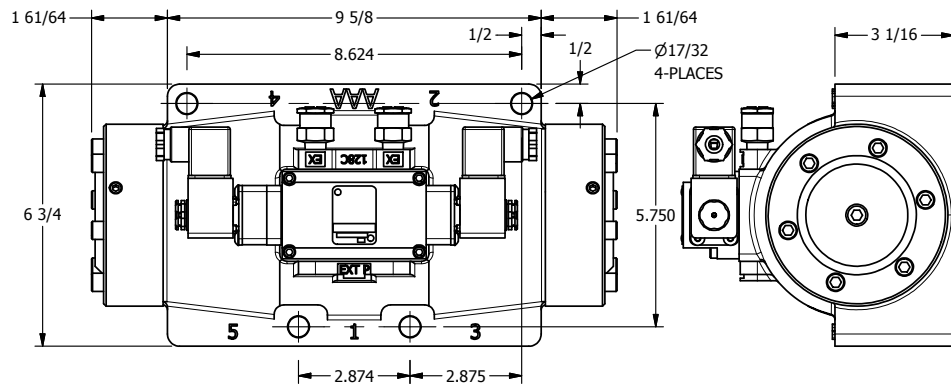

4

3

2

1

3/8" CORD GRIP DIN CAP INCLUDED
FORM A, ACC. TO EN 175301-803,
ISO 4400

1 1/2" NPTF PORTS
5-PLACES

AAA
PRODUCTS
INTERNATIONAL
7114 Harry Hines Blvd
Dallas, TX 75235

TITLE: 1 1/2" SIDE PORT, DBL SOL, 3 POS,
SPR CTR, SOL SHFT, REGEN CTR SPL,
INTR SAFE, 24VDC, SIDE VENT

DRAWING NO.:
DIM_ESY12DAC

THE INFORMATION CONTAINED WITHIN THIS DOCUMENT IS PROPRIETARY TO AAA PRODUCTS AND MAY NOT BE DISCLOSED WITHOUT PRIOR WRITTEN CONSENT

4

3

2

1