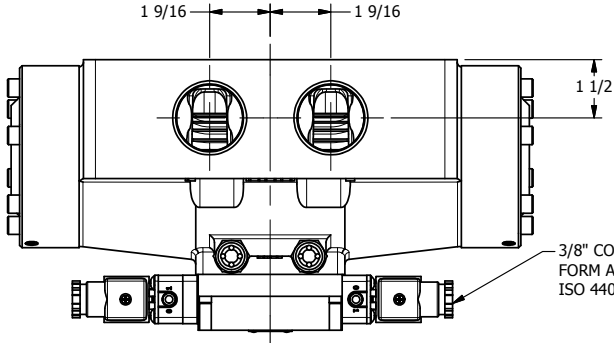

4

3

2

1

3/8" CORD GRIP DIN CAP INCLUDED
FORM A, ACC. TO EN 175301-803,
ISO 4400

1 1/2" NPTF PORTS
5-PLACES

AAA
PRODUCTS
INTERNATIONAL
7114 Harry Hines Blvd
Dallas, TX 75235

TITLE: 1 1/2" SIDE PORT, DBL SOL, 3 POS,
SPR CTR, SOL SHFT, REGEN CTR SPL,
INTRINSICALLY SAFE, 24VDC

DRAWING NO.:
DIM_ESY12DA

THE INFORMATION CONTAINED WITHIN THIS DOCUMENT IS PROPRIETARY TO AAA PRODUCTS AND MAY NOT BE DISCLOSED WITHOUT PRIOR WRITTEN CONSENT

4

3

2

1