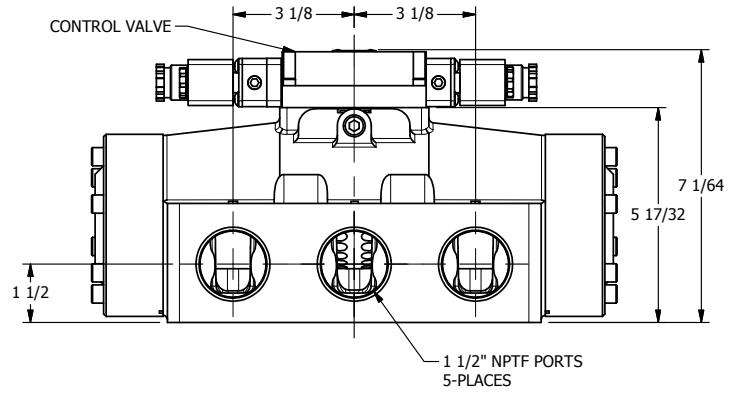

4

3

2

1

3/8" CORD GRIP DIN CAP INCLUDED
FORM A, ACC. TO EN 175301-803,
ISO 4400

1 1/2" NPTF PORTS
5-PLACES

AAA
PRODUCTS
INTERNATIONAL
7114 Harry Hines Blvd
Dallas, TX 75235

TITLE: 1 1/2" SIDE PORT, DBL SOL, 3 POS,
SPR CTR, SOL SHFT, REGEN CTR SPL,
INTRINSICALLY SAFE, 24VDC

DRAWING NO.:
DIM_ESY12DA

THE INFORMATION CONTAINED WITHIN THIS DOCUMENT IS PROPRIETARY TO AAA PRODUCTS AND MAY NOT BE DISCLOSED WITHOUT PRIOR WRITTEN CONSENT

4

3

2

1