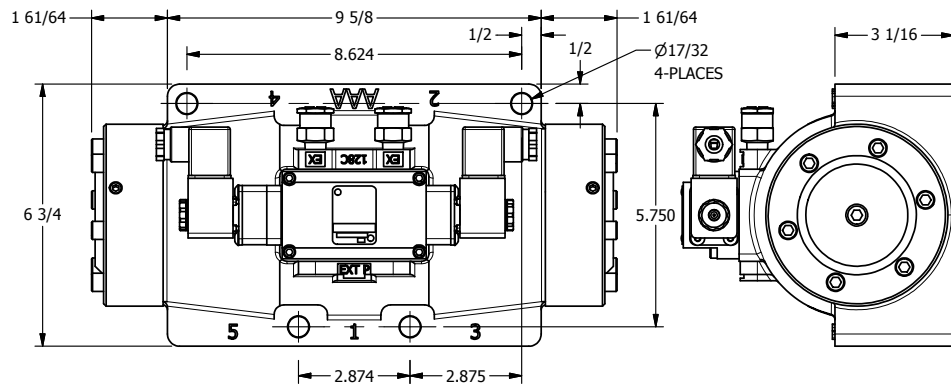

4

3

2

1

3/8" CORD GRIP DIN CAP INCLUDED
FORM A, ACC. TO EN 175301-803,
ISO 4400

1 1/2" NPTF PORTS
5-PLACES

AAA
PRODUCTS
INTERNATIONAL
7114 Harry Hines Blvd
Dallas, TX 75235

TITLE: 1 1/2" SIDE PORT, DBL SOL, 3 POS,
SPR CTR, SOL SHFT, REGEN CTR SPL,
INTRINSICALLY SAFE, 24VDC

DRAWING NO.:
DIM_ESY12DA

THE INFORMATION CONTAINED WITHIN THIS DOCUMENT IS PROPRIETARY TO AAA PRODUCTS AND MAY NOT BE DISCLOSED WITHOUT PRIOR WRITTEN CONSENT

4

3

2

1