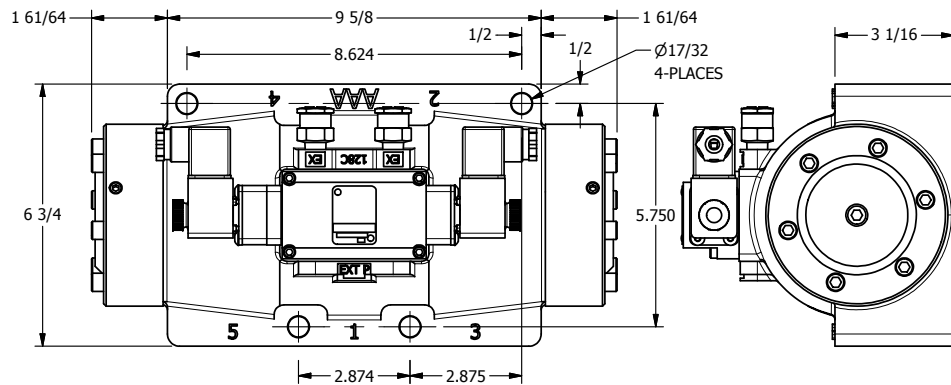

4

3

2

1

3/8" CORD GRIP DIN CAP INCLUDED
FORM A, ACC. TO EN 175301-803,
ISO 4400

1 1/2" NPTF PORTS
5-PLACES

AAA
PRODUCTS
INTERNATIONAL
7114 Harry Hines Blvd
Dallas, TX 75235

TITLE: 1 1/2" SIDE PORT, DBL SOL, 3 POS,
SPR CTR, SOL SHFT, CLSD CTR SPL,
INTRINSICALLY SAFE, 24VDC, EXCLDR

DRAWING NO.:
DIM_ESY12AL

THE INFORMATION CONTAINED WITHIN THIS DOCUMENT IS PROPRIETARY TO AAA PRODUCTS AND MAY NOT BE DISCLOSED WITHOUT PRIOR WRITTEN CONSENT

4

3

2

1