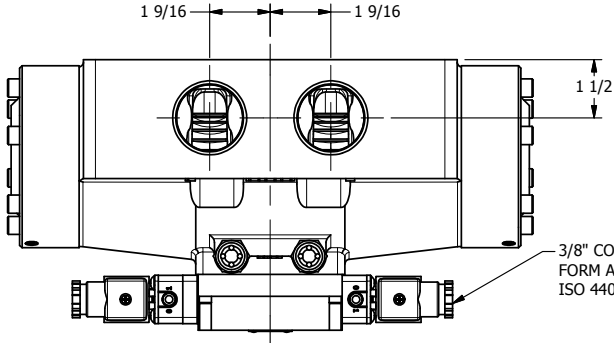

4

3

2

1

3/8" CORD GRIP DIN CAP INCLUDED
FORM A, ACC. TO EN 175301-803,
ISO 4400

1 1/2" NPTF PORTS
5-PLACES

AAA
PRODUCTS
INTERNATIONAL
7114 Harry Hines Blvd
Dallas, TX 75235

TITLE: 1 1/2" SIDE PORT, DBL SOL, 3 POS,
SPR CTR, SOL SHFT, CLSD CTR SPL,
INTRINSICALLY SAFE, 24VDC, EXCLDR

DRAWING NO.:
DIM_ESY12AL

THE INFORMATION CONTAINED WITHIN THIS DOCUMENT IS PROPRIETARY TO AAA PRODUCTS AND MAY NOT BE DISCLOSED WITHOUT PRIOR WRITTEN CONSENT

4

3

2

1