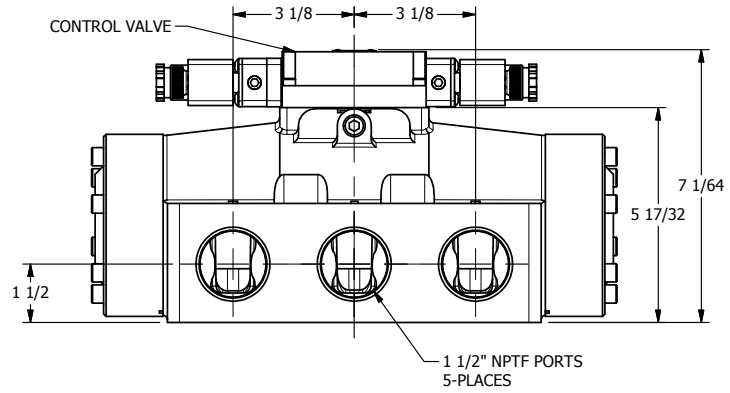

4

3

2

1

3/8" CORD GRIP DIN CAP INCLUDED
FORM A, ACC. TO EN 175301-803,
ISO 4400

1 1/2" NPTF PORTS
5-PLACES

AAA
PRODUCTS
INTERNATIONAL
7114 Harry Hines Blvd
Dallas, TX 75235

TITLE: 1 1/2" SIDE PORT, DBL SOL, 3 POS,
SPR CTR, SOL SHFT, CLSD CTR SPL,
INTRINSICALLY SAFE, 24VDC, EXCLDR

DRAWING NO.:
DIM_ESY12AL

THE INFORMATION CONTAINED WITHIN THIS DOCUMENT IS PROPRIETARY TO AAA PRODUCTS AND MAY NOT BE DISCLOSED WITHOUT PRIOR WRITTEN CONSENT

4

3

2

1