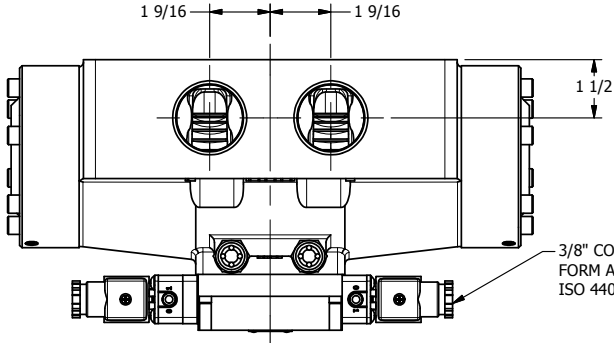

4

3

2

1

3/8" CORD GRIP DIN CAP INCLUDED
FORM A, ACC. TO EN 175301-803,
ISO 4400

CONTROL VALVE

1 1/2" NPTF PORTS
5-PLACES

AAA
PRODUCTS
INTERNATIONAL
7114 Harry Hines Blvd
Dallas, TX 75235

TITLE: 1 1/2" SIDE PORT, DBL SOL, 3 POS,
SPR CTR, SOL SHFT, CLSD CTR SPL,
INTR SAFE, 24VDC, SIDE VENT

DRAWING NO.:
DIM_ESY12AC

THE INFORMATION CONTAINED WITHIN THIS DOCUMENT IS PROPRIETARY TO AAA PRODUCTS AND MAY NOT BE DISCLOSED WITHOUT PRIOR WRITTEN CONSENT