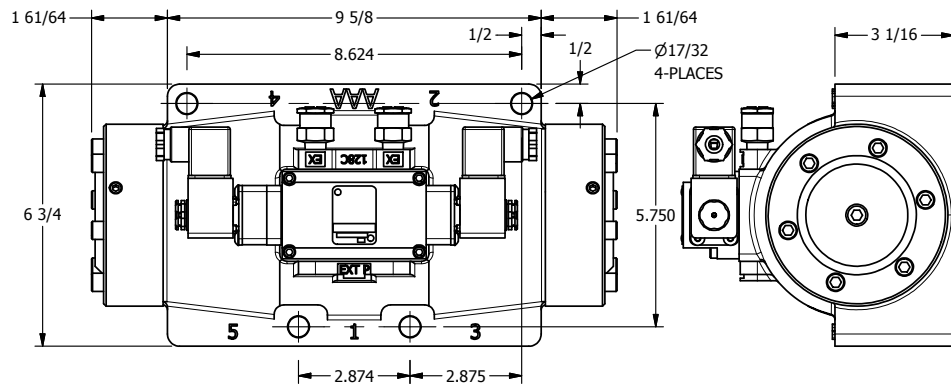

4

3

2

1

3/8" CORD GRIP DIN CAP INCLUDED
FORM A, ACC. TO EN 175301-803,
ISO 4400

CONTROL VALVE

1 1/2" NPTF PORTS
5-PLACES

AAA
PRODUCTS
INTERNATIONAL
7114 Harry Hines Blvd
Dallas, TX 75235

TITLE: 1 1/2" SIDE PORT, DBL SOL, 3 POS,
SPR CTR, SOL SHFT, CLSD CTR SPL,
INTR SAFE, 24VDC, SIDE VENT

DRAWING NO.:
DIM_ESY12AC

THE INFORMATION CONTAINED WITHIN THIS DOCUMENT IS PROPRIETARY TO AAA PRODUCTS AND MAY NOT BE DISCLOSED WITHOUT PRIOR WRITTEN CONSENT