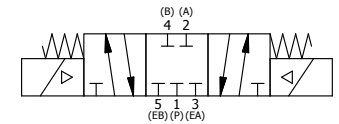

4

3

2

1

3/8" CORD GRIP DIN CAP INCLUDED
FORM A, ACC. TO EN 175301-803,
ISO 4400

CONTROL VALVE

1 1/2" NPTF PORTS
5-PLACES

AAA
PRODUCTS
INTERNATIONAL
7114 Harry Hines Blvd
Dallas, TX 75235

TITLE: 1 1/2" SIDE PORT, DBL SOL, 3 POS,
SPR CTR, SOL SHFT, CLSD CTR SPL,
INTR SAFE, 24VDC, SIDE VENT

DRAWING NO.:
DIM_ESY12AC

THE INFORMATION CONTAINED WITHIN THIS DOCUMENT IS PROPRIETARY TO AAA PRODUCTS AND MAY NOT BE DISCLOSED WITHOUT PRIOR WRITTEN CONSENT