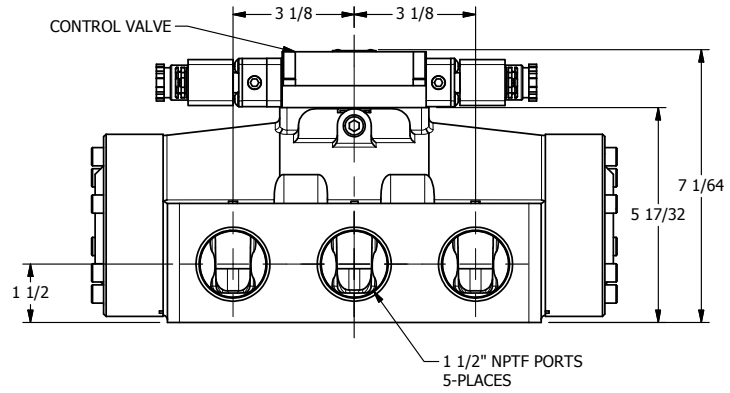

4

3

2

1

3/8" CORD GRIP DIN CAP INCLUDED
FORM A, ACC. TO EN 175301-803,
ISO 4400

CONTROL VALVE

1 1/2" NPTF PORTS
5-PLACES

AAA
PRODUCTS
INTERNATIONAL
7114 Harry Hines Blvd
Dallas, TX 75235

TITLE: 1 1/2" SIDE PORT, DBL SOL, 3 POS,
SPR CTR, SOL SHFT, CLSD CTR SPL,
INTR SAFE, 24VDC, SIDE VENT

DRAWING NO.:
DIM_ESY12AC

THE INFORMATION CONTAINED WITHIN THIS DOCUMENT IS PROPRIETARY TO AAA PRODUCTS AND MAY NOT BE DISCLOSED WITHOUT PRIOR WRITTEN CONSENT