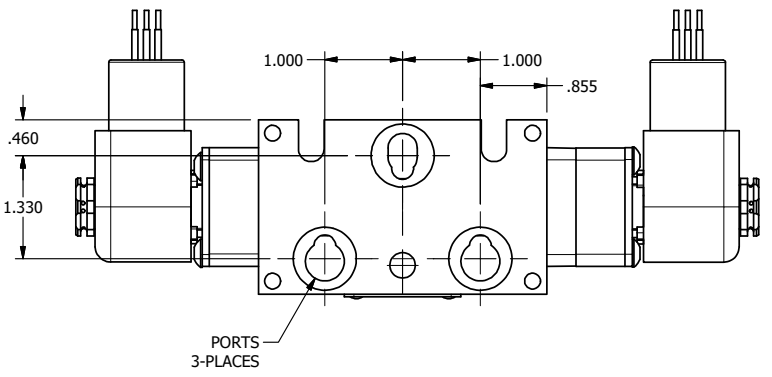

4 3 2 1

B

B

A

A

4 3 2 1

**TITLE:** 3/8" STACK, DBL SOL, 3 POS, SPR CTR, SOL SHFT, CLSD CTR SPL, EXPLOSION PROOF, SIDE VENT

**DRAWING NO.:** DIM\_EBSY3XC