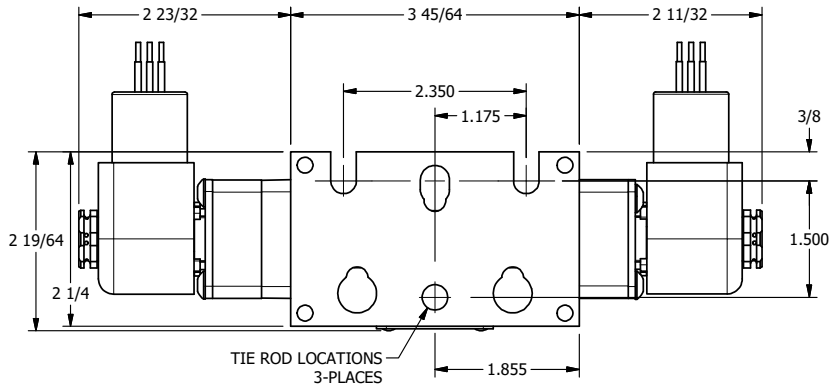

4 3 2 1

B

B

A

A

4 3 2 1

**TITLE:** 3/8" STACK, DBL SOL, 3 POS, SPR CTR, SOL SHFT, CLSD CTR SPL, EXPLOSION PROOF, SIDE VENT

**DRAWING NO.:** DIM\_EBSY3XC