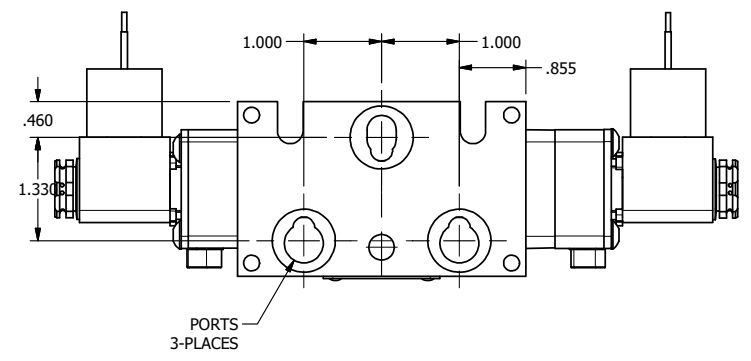

4 3 2 1

B

B

A

A

4 3 2

TITLE: 3/8" STACK, DBL SOL, 3 POS,
SPR CTR, SOL SHFT, CLSD CTR SPL,
MOLD-OVER, LCKNG OVRD, SIDE VENT

DRAWING NO.:
DIM_EBSY3JOC