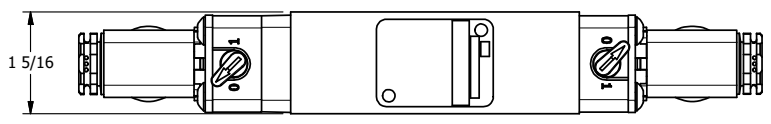

4 3 2 1

B

B

A

A

4 3 2

TITLE: 3/8" STACK, DBL SOL, 3 POS,
SPR CTR, SOL SHFT, CLSD CTR SPL,
MOLD-OVER, LCKNG OVRD, SIDE VENT

DRAWING NO.:
DIM_EBSY3JOC