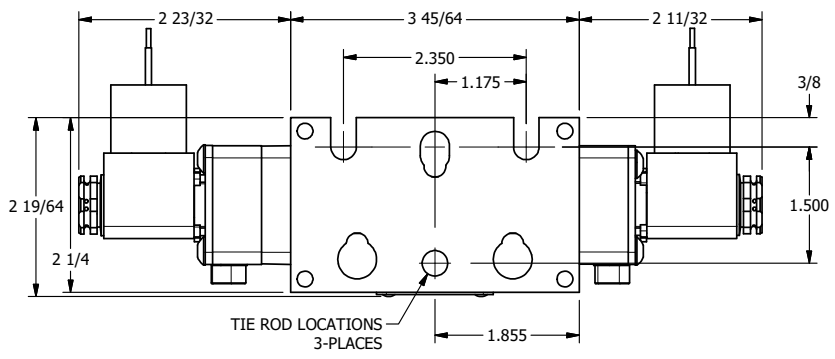

4 3 2 1

B

B

A

A

4 3 2

TITLE: 3/8" STACK, DBL SOL, 3 POS,
SPR CTR, SOL SHFT, CLSD CTR SPL,
MOLD-OVER, LCKNG OVRD, SIDE VENT

DRAWING NO.:
DIM_EBSY3JOC