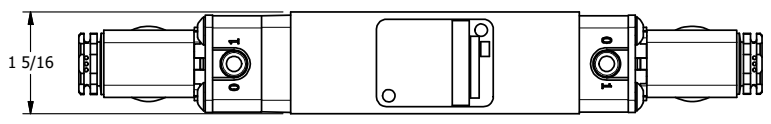

4 3 2 1

B

B

A

A

4 3 2

TITLE: 3/8" STACK, DBL SOL, 3 POS,
SPR CTR, SOL SHFT, CLSD CTR SPL,
MOLD-OVER, SIDE VENT

DRAWING NO.:
DIM_EBSY3JC