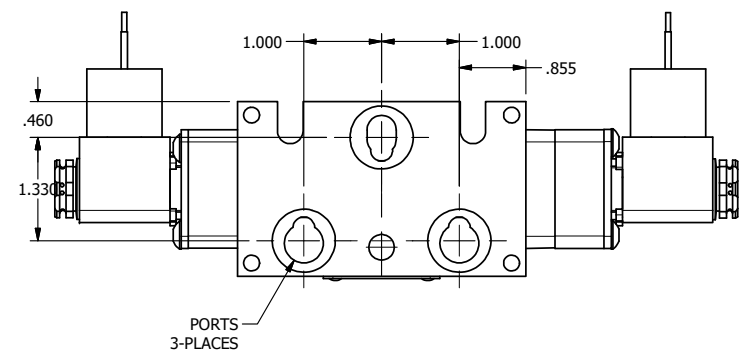

4 3 2 1

B

B

A

A

4 3 2

TITLE: 3/8" STACK, DBL SOL, 3 POS,
SPR CTR, SOL SHFT, CLSD CTR SPL,
MOLD-OVER, SIDE VENT

DRAWING NO.:
DIM_EBSY3JC