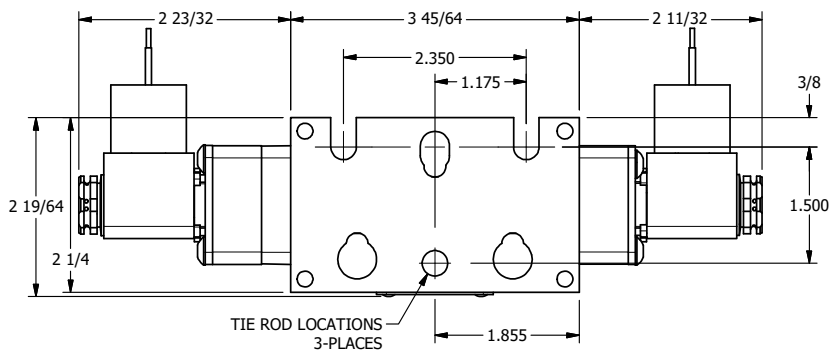

4 3 2 1

B

B

A

A

4 3 2

TITLE: 3/8" STACK, DBL SOL, 3 POS,
SPR CTR, SOL SHFT, CLSD CTR SPL,
MOLD-OVER, SIDE VENT

DRAWING NO.:
DIM_EBSY3JC