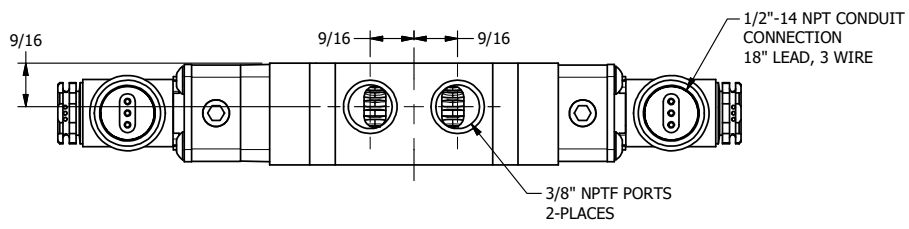

4 3 2 1

B

B

A

A

4 3 2

TITLE: 3/8" STACK, DBL SOL, 3 POS,
SPR CTR, SOL SHFT, CLSD CTR SPL,
MOLD-OVER, SIDE VENT

DRAWING NO.:
DIM_EBSY3JC