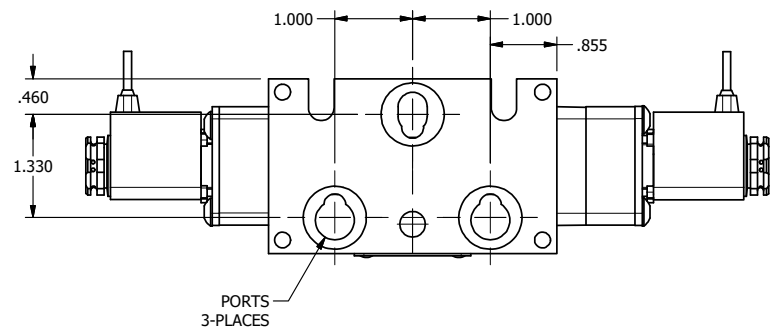

4 3 2 1

B

B

A

A

4 3 2

**TITLE:** 3/8" STACK, DBL SOL, 3 POS,  
SPR CTR, SOL SHFT, FLOAT CTR SPL,  
FLYING LEAD, SIDE VENT

**DRAWING NO.:**  
DIM\_EBSY3GMC