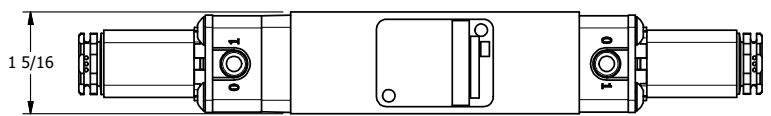

4 3 2 1

B

B

A

A

4 3 2

**TITLE:** 3/8" STACK, DBL SOL, 3 POS,  
SPR CTR, SOL SHFT, FLOAT CTR SPL,  
FLYING LEAD, SIDE VENT

**DRAWING NO.:**  
DIM\_EBSY3GMC