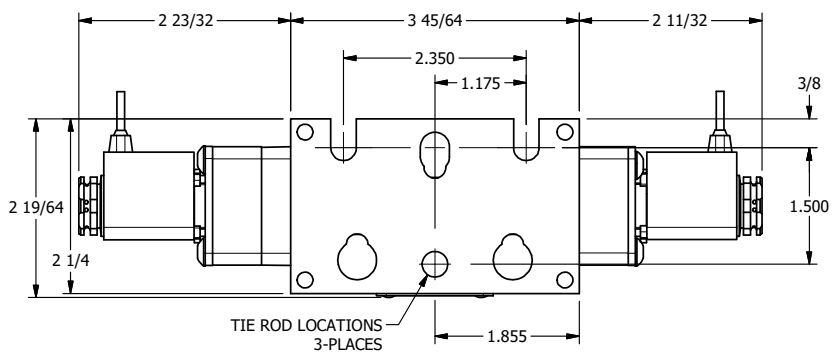

4 3 2 1

B

B

A

A

4 3 2

**TITLE:** 3/8" STACK, DBL SOL, 3 POS,  
SPR CTR, SOL SHFT, FLOAT CTR SPL,  
FLYING LEAD, SIDE VENT

**DRAWING NO.:**  
DIM\_EBSY3GMC