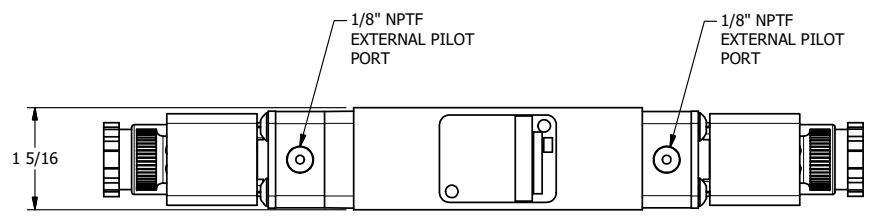

4 3 2 1

4 3 2

TITLE: 3/8" STACK, DBL SOL, 3 POS,
FLOAT SPR CTR, INTR SAFE,
DUST EXCLDR, EXT PILOT

DRAWING NO.:
DIM_EBSY3GALZ

THE INFORMATION CONTAINED WITHIN THIS DOCUMENT IS PROPRIETARY TO AAA PRODUCTS AND MAY NOT BE DISCLOSED WITHOUT PRIOR WRITTEN CONSENT