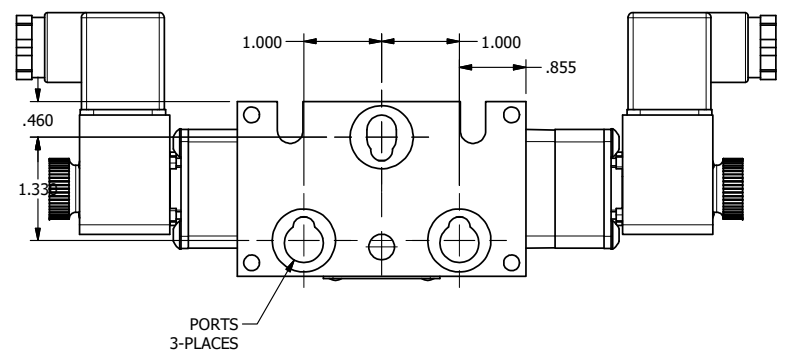

4 3 2 1

4 3 2

TITLE: 3/8" STACK, DBL SOL, 3 POS,
FLOAT SPR CTR, INTR SAFE,
DUST EXCLDR, EXT PILOT

DRAWING NO.:
DIM_EBSY3GALZ

THE INFORMATION CONTAINED WITHIN THIS DOCUMENT IS PROPRIETARY TO AAA PRODUCTS AND MAY NOT BE DISCLOSED WITHOUT PRIOR WRITTEN CONSENT