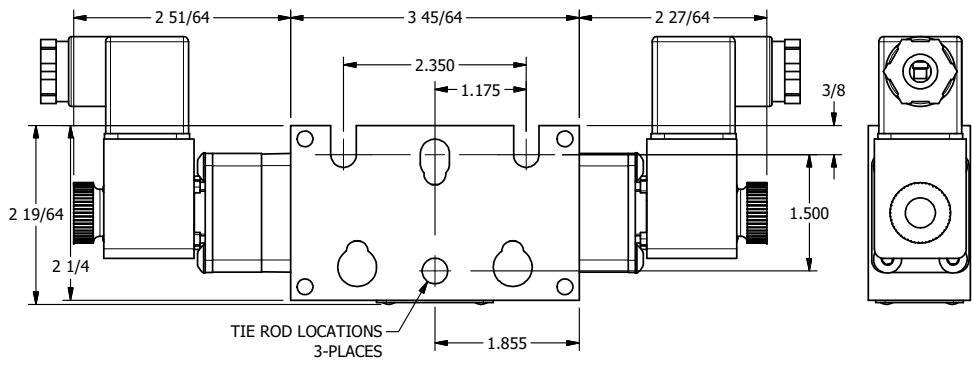

4 3 2 1

4 3 2

TITLE: 3/8" STACK, DBL SOL, 3 POS,
FLOAT SPR CTR, INTR SAFE,
DUST EXCLDR, EXT PILOT

DRAWING NO.:
DIM_EBSY3GALZ

THE INFORMATION CONTAINED WITHIN THIS DOCUMENT IS PROPRIETARY TO AAA PRODUCTS AND MAY NOT BE DISCLOSED WITHOUT PRIOR WRITTEN CONSENT