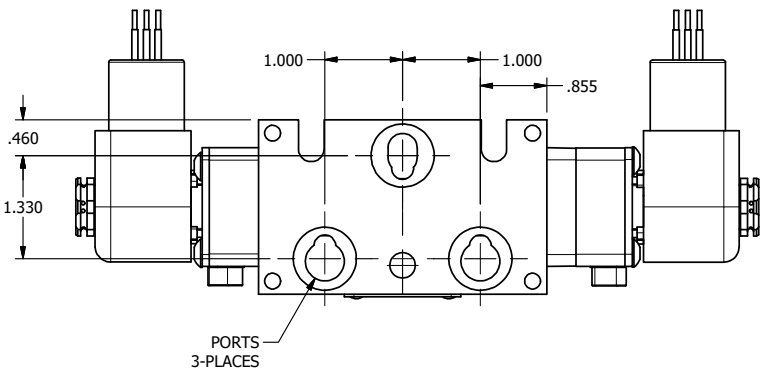

4 3 2 1

B

B

A

A

4 3 2 1

TITLE: 3/8" STACK, DBL SOL, 3 POS,
SPR CTR, SOL SHFT, REGEN CTR SPL,
EXPL PROOF, LCKNG OVRD, SIDE VENT

DRAWING NO.:
DIM_EBSY3DXOC