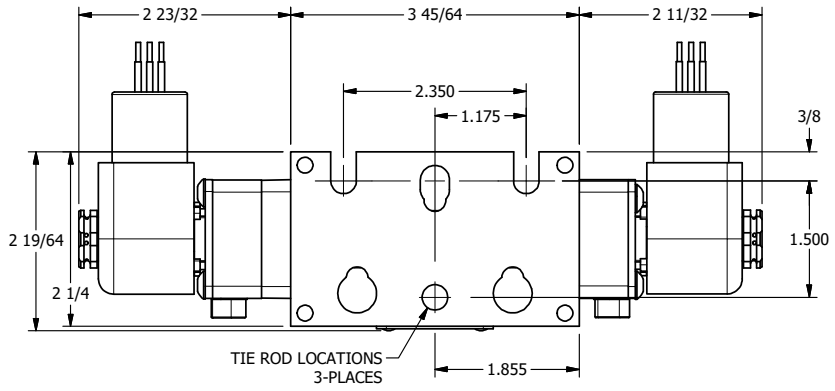

4 3 2 1

B

B

A

A

4 3 2 1

TITLE: 3/8" STACK, DBL SOL, 3 POS,
SPR CTR, SOL SHFT, REGEN CTR SPL,
EXPL PROOF, LCKNG OVRD, SIDE VENT

DRAWING NO.:
DIM_EBSY3DXOC