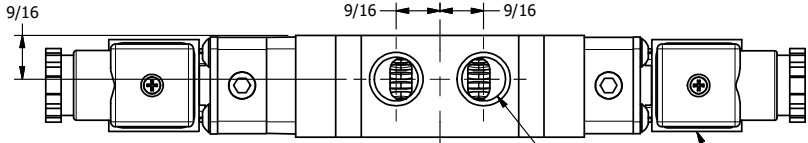

4 3 2 1

3/8" NPTF PORTS  
2-PLACES

3/8" CORD GRIP DIN CAP INCLUDED  
FORM A, ACC. TO EN 175301-803,  
ISO 4400

TIE ROD LOCATIONS  
3-PLACES

PORTS  
3-PLACES

4 3 2

**AAA PRODUCTS INTERNATIONAL**  
7114 Harry Hines Blvd  
Dallas, TX 75235

**TITLE:** 3/8" STACK, DBL SOL, 3 POS,  
SPR CTR, SOL SHFT, CLSD CTR SPL,  
INTRINSICALLY SAFE, 24VDC, EXCLDR

**DRAWING NO.:**  
DIM\_EBSY3AL

THE INFORMATION CONTAINED WITHIN THIS DOCUMENT IS PROPRIETARY TO AAA PRODUCTS AND MAY NOT BE DISCLOSED WITHOUT PRIOR WRITTEN CONSENT