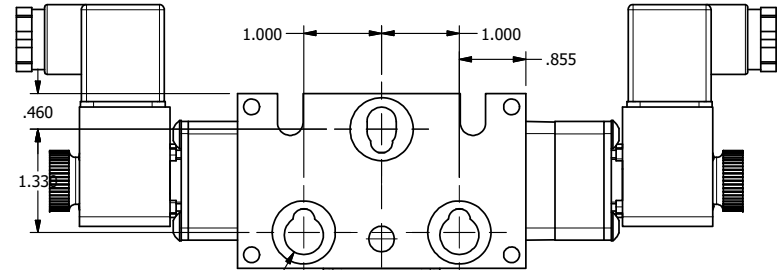

4 3 2 1

3/8" NPTF PORTS  
2-PLACES

3/8" CORD GRIP DIN CAP INCLUDED  
FORM A, ACC. TO EN 175301-803,  
ISO 4400

TIE ROD LOCATIONS  
3-PLACES

PORTS  
3-PLACES

4 3 2

**AAA PRODUCTS INTERNATIONAL**  
7114 Harry Hines Blvd  
Dallas, TX 75235

**TITLE:** 3/8" STACK, DBL SOL, 3 POS,  
SPR CTR, SOL SHFT, CLSD CTR SPL,  
INTRINSICALLY SAFE, 24VDC, EXCLDR

**DRAWING NO.:**  
DIM\_EBSY3AL

THE INFORMATION CONTAINED WITHIN THIS DOCUMENT IS PROPRIETARY TO AAA PRODUCTS AND MAY NOT BE DISCLOSED WITHOUT PRIOR WRITTEN CONSENT