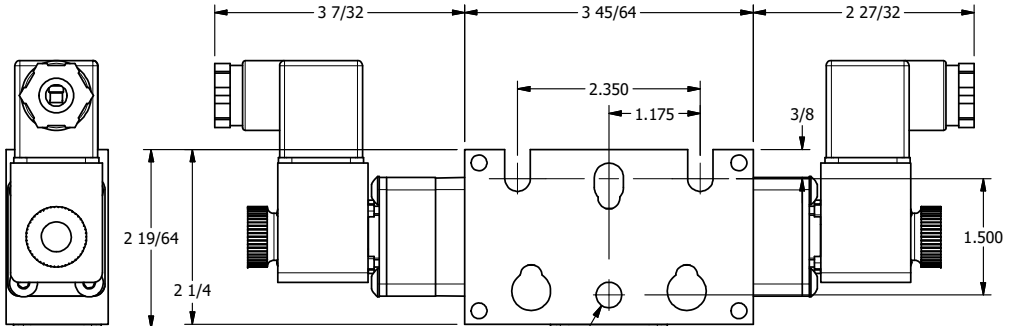

4 3 2 1

3/8" NPTF PORTS  
2-PLACES

3/8" CORD GRIP DIN CAP INCLUDED  
FORM A, ACC. TO EN 175301-803,  
ISO 4400

TIE ROD LOCATIONS  
3-PLACES

PORTS  
3-PLACES

4 3 2

**AAA PRODUCTS INTERNATIONAL**  
7114 Harry Hines Blvd  
Dallas, TX 75235

**TITLE:** 3/8" STACK, DBL SOL, 3 POS,  
SPR CTR, SOL SHFT, CLSD CTR SPL,  
INTRINSICALLY SAFE, 24VDC, EXCLDR

**DRAWING NO.:**  
DIM\_EBSY3AL

THE INFORMATION CONTAINED WITHIN THIS DOCUMENT IS PROPRIETARY TO AAA PRODUCTS AND MAY NOT BE DISCLOSED WITHOUT PRIOR WRITTEN CONSENT