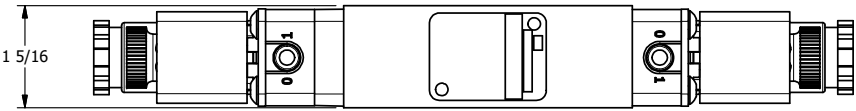

4 3 2 1

3/8" NPTF PORTS  
2-PLACES

3/8" CORD GRIP DIN CAP INCLUDED  
FORM A, ACC. TO EN 175301-803,  
ISO 4400

TIE ROD LOCATIONS  
3-PLACES

PORTS  
3-PLACES

4 3 2

**AAA PRODUCTS INTERNATIONAL**  
7114 Harry Hines Blvd  
Dallas, TX 75235

**TITLE:** 3/8" STACK, DBL SOL, 3 POS,  
SPR CTR, SOL SHFT, CLSD CTR SPL,  
INTRINSICALLY SAFE, 24VDC, EXCLDR

**DRAWING NO.:**  
DIM\_EBSY3AL

THE INFORMATION CONTAINED WITHIN THIS DOCUMENT IS PROPRIETARY TO AAA PRODUCTS AND MAY NOT BE DISCLOSED WITHOUT PRIOR WRITTEN CONSENT