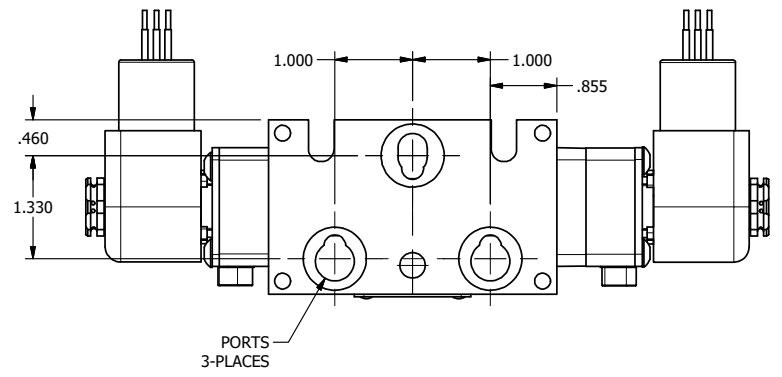

4 3 2 1

B

B

A

A

4 3 2 1

TITLE: 1/4" STACK, DBL SOL, 3 POS, SPR CTR, SOL SHFT, CLSD CTR SPL, EXPL PROOF, LCKNG OVRD, SIDE VENT

DRAWING NO.: DIM_EBSY2XOC