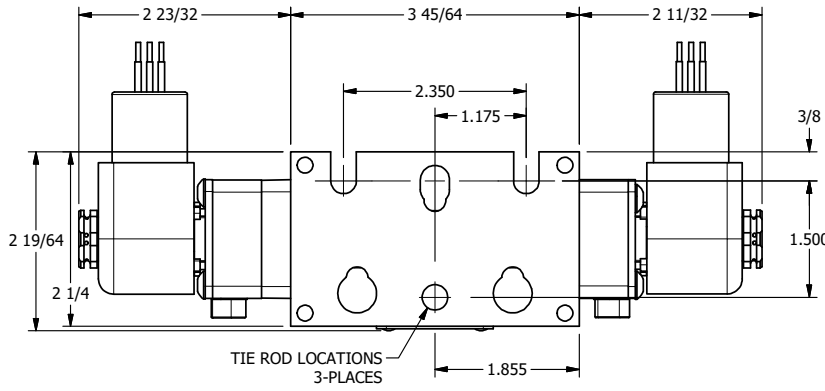

4 3 2 1

B

B

A

A

4 3 2 1

TITLE: 1/4" STACK, DBL SOL, 3 POS, SPR CTR, SOL SHFT, CLSD CTR SPL, EXPL PROOF, LCKNG OVRD, SIDE VENT

DRAWING NO.: DIM_EBSY2XOC