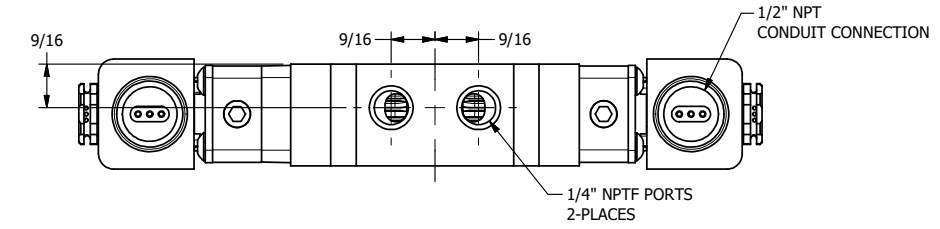

4 3 2 1

B

B

A

A

4 3 2 1

TITLE: 1/4" STACK, DBL SOL, 3 POS,  
SPR CTR, SOL SHFT, FLOAT CTR SPL,  
EXPLOSION PROOF, SIDE VENT

DRAWING NO.:  
DIM\_EBSY2GXC