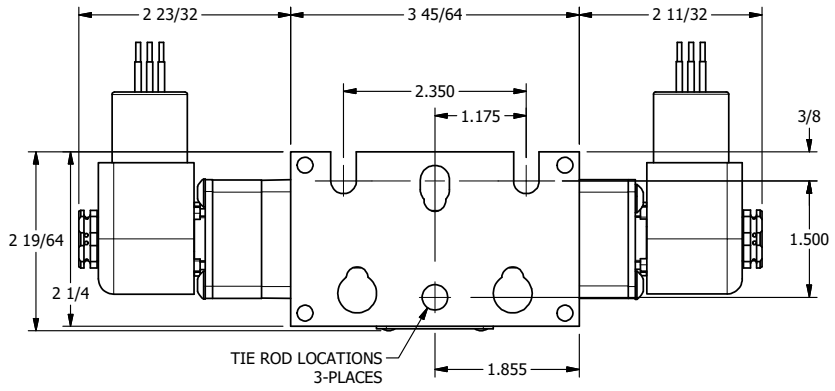

4 3 2 1

B

B

A

A

4 3 2 1

TITLE: 1/4" STACK, DBL SOL, 3 POS,  
SPR CTR, SOL SHFT, FLOAT CTR SPL,  
EXPLOSION PROOF, SIDE VENT

DRAWING NO.:  
DIM\_EBSY2GXC