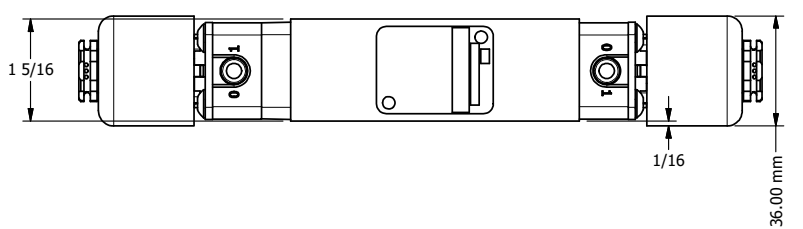

4 3 2 1

B

B

A

A

4 3 2 1

TITLE: 1/4" STACK, DBL SOL, 3 POS,  
SPR CTR, SOL SHFT, FLOAT CTR SPL,  
EXPLOSION PROOF, SIDE VENT

DRAWING NO.:  
DIM\_EBSY2GXC