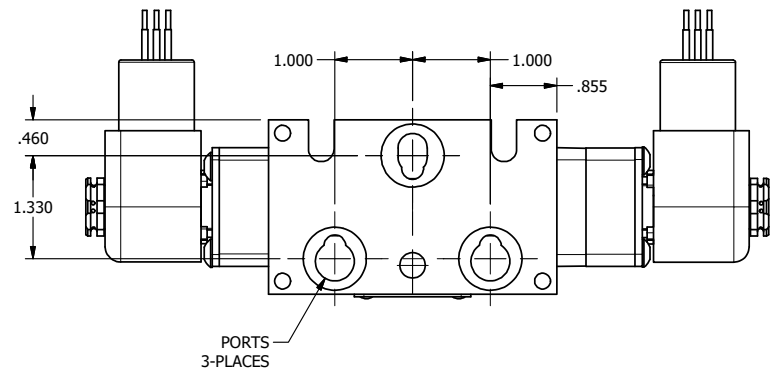

4 3 2 1

B

B

A

A

4 3 2 1

TITLE: 1/4" STACK, DBL SOL, 3 POS,  
SPR CTR, SOL SHFT, FLOAT CTR SPL,  
EXPLOSION PROOF, SIDE VENT

DRAWING NO.:  
DIM\_EBSY2GXC