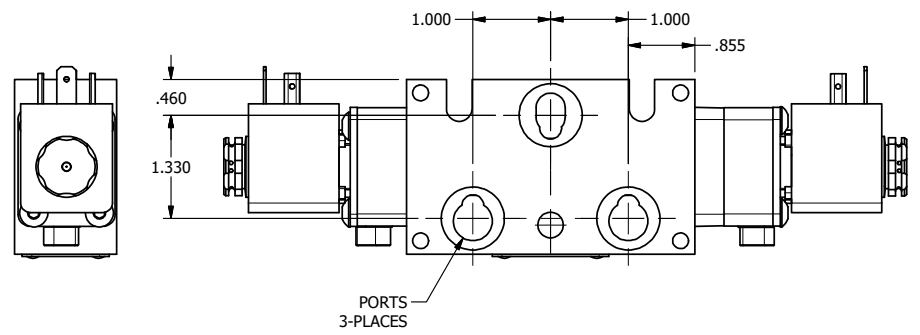

4 3 2 1

B

B

A

A

4 3 2 1

TITLE: 1/4" STACK, DBL SOL, 3 POS,
SPR CTR, SOL SHFT, FLOAT CTR SPL
HIGH TEMP, LCKNG OVRD, SIDE VENT

DRAWING NO.:
DIM_EBSY2GHOC