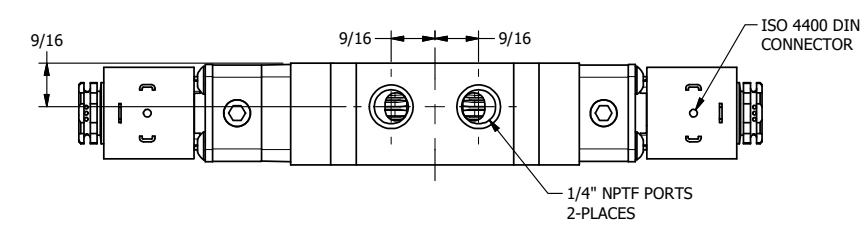

4 3 2 1

B

B

A

A

4 3 2 1

TITLE: 1/4" STACK, DBL SOL, 3 POS,
SPR CTR, SOL SHFT, FLOAT CTR SPL
HIGH TEMP, LCKNG OVRD, SIDE VENT

DRAWING NO.:
DIM_EBSY2GHOC