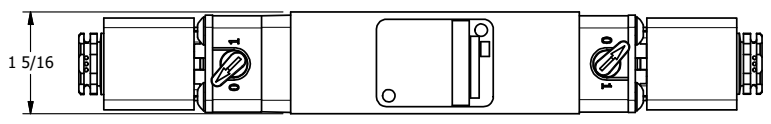

4 3 2 1

B

B

A

A

4 3 2 1

TITLE: 1/4" STACK, DBL SOL, 3 POS,
SPR CTR, SOL SHFT, FLOAT CTR SPL
HIGH TEMP, LCKNG OVRD, SIDE VENT

DRAWING NO.:
DIM_EBSY2GHOC