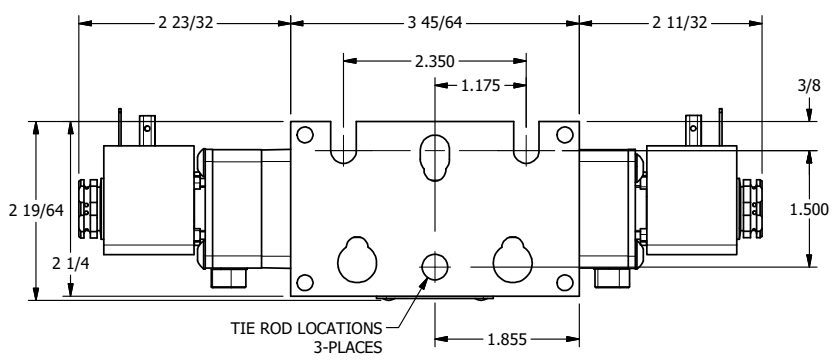

4 3 2 1

B

B

A

A

4 3 2 1

TITLE: 1/4" STACK, DBL SOL, 3 POS,
SPR CTR, SOL SHFT, FLOAT CTR SPL
HIGH TEMP, LCKNG OVRD, SIDE VENT

DRAWING NO.:
DIM_EBSY2GHOC