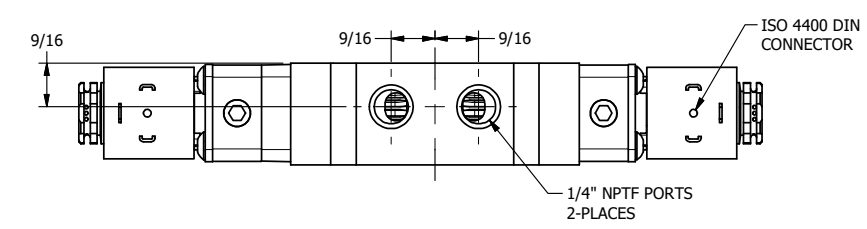

4 3 2 1

B

B

A

A

4 3 2 1

TITLE: 1/4" STACK, DBL SOL, 3 POS,  
SPR CTR, SOL SHFT, FLOAT CTR SPL  
HIGH TEMP, SIDE VENT

DRAWING NO.:  
DIM\_EBSY2GHC