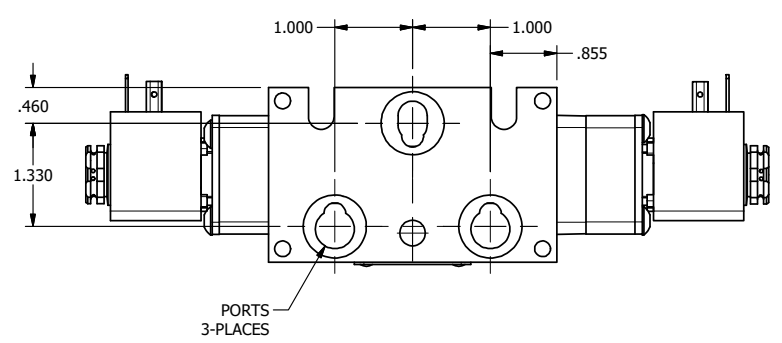

4 3 2 1

B

B

A

A

4 3 2 1

TITLE: 1/4" STACK, DBL SOL, 3 POS,  
SPR CTR, SOL SHFT, FLOAT CTR SPL  
HIGH TEMP, SIDE VENT

DRAWING NO.:  
DIM\_EBSY2GHC