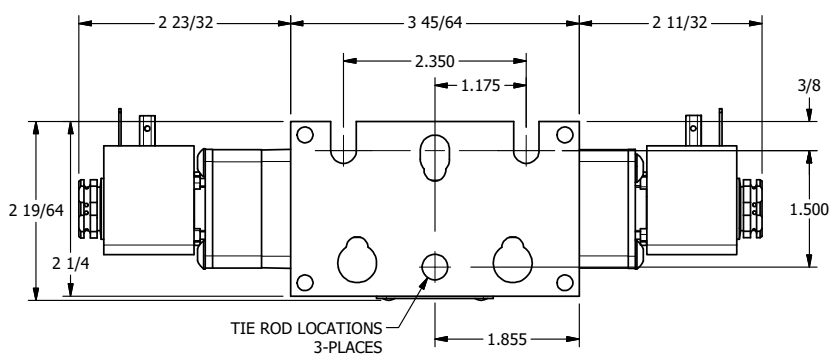

4 3 2 1

B

B

A

A

4 3 2 1

TITLE: 1/4" STACK, DBL SOL, 3 POS,  
SPR CTR, SOL SHFT, FLOAT CTR SPL  
HIGH TEMP, SIDE VENT

DRAWING NO.:  
DIM\_EBSY2GHC