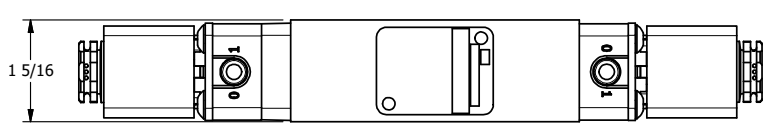

4 3 2 1

B

B

A

A

4 3 2 1

TITLE: 1/4" STACK, DBL SOL, 3 POS,  
SPR CTR, SOL SHFT, FLOAT CTR SPL  
HIGH TEMP, SIDE VENT

DRAWING NO.:  
DIM\_EBSY2GHC