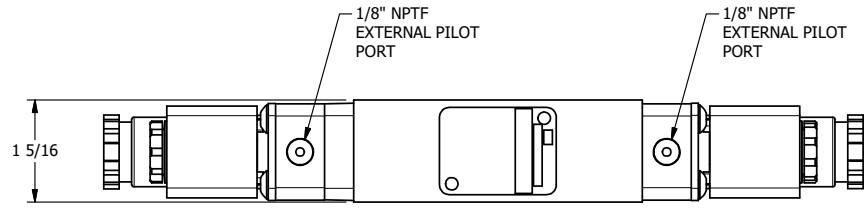

4 3 2 1

4 3 2

TITLE: 1/4" STACK, DBL SOL, 3 POS,
SPR CTR, SOL SHFT, FLOAT CTR SPL,
INTR SAFE, EXT PILOT

DRAWING NO.:
DIM_EBSY2GAZ

THE INFORMATION CONTAINED WITHIN THIS DOCUMENT IS PROPRIETARY TO AAA PRODUCTS AND MAY NOT BE DISCLOSED WITHOUT PRIOR WRITTEN CONSENT