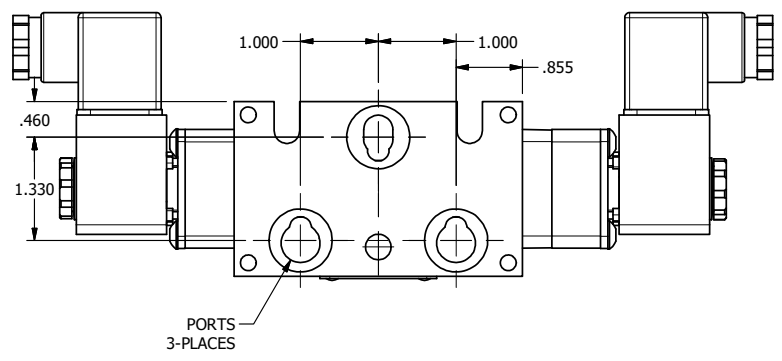

4 3 2 1

4 3 2

TITLE: 1/4" STACK, DBL SOL, 3 POS,
SPR CTR, SOL SHFT, FLOAT CTR SPL,
INTR SAFE, EXT PILOT

DRAWING NO.:
DIM_EBSY2GAZ

THE INFORMATION CONTAINED WITHIN THIS DOCUMENT IS PROPRIETARY TO AAA PRODUCTS AND MAY NOT BE DISCLOSED WITHOUT PRIOR WRITTEN CONSENT