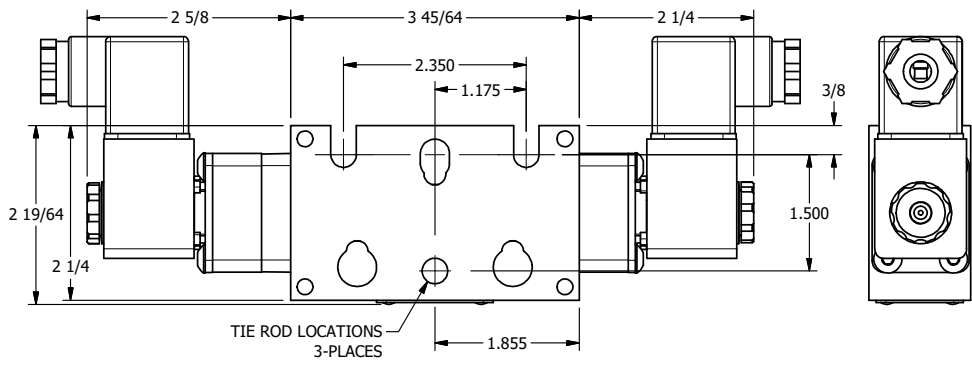

4 3 2 1

4 3 2

TITLE: 1/4" STACK, DBL SOL, 3 POS,
SPR CTR, SOL SHFT, FLOAT CTR SPL,
INTR SAFE, EXT PILOT

DRAWING NO.:
DIM_EBSY2GAZ

THE INFORMATION CONTAINED WITHIN THIS DOCUMENT IS PROPRIETARY TO AAA PRODUCTS AND MAY NOT BE DISCLOSED WITHOUT PRIOR WRITTEN CONSENT