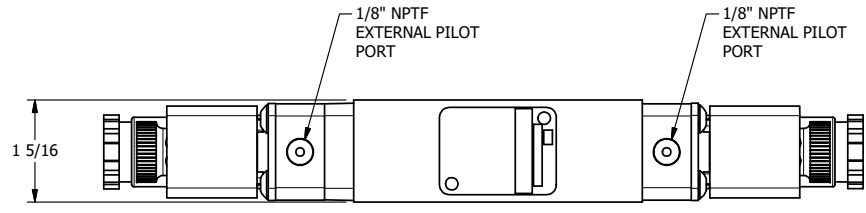

4 3 2 1

B

B

A

A

4 3 2

TITLE: 1/4" STACK, DBL SOL, 3 POS,
FLOAT SPR CTR, INTR SAFE,
DUST EXCLDR, EXT PILOT

DRAWING NO.:
DIM_EBSY2GALZ