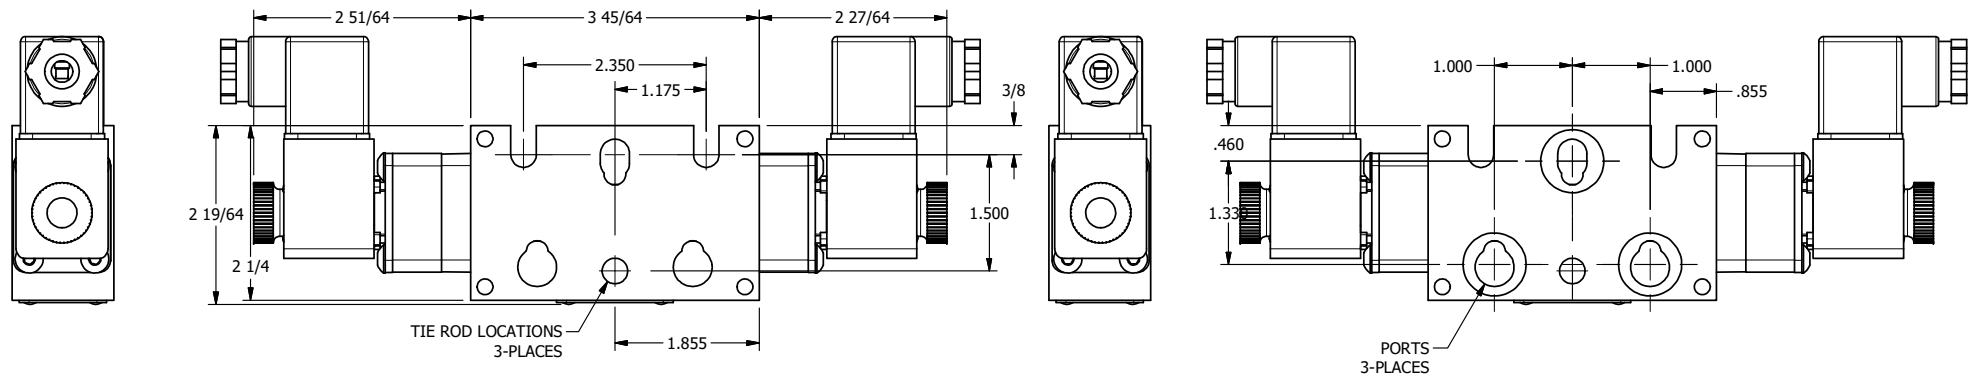

4 3 2 1

B

B

A

A

4 3 2

TITLE: 1/4" STACK, DBL SOL, 3 POS,
FLOAT SPR CTR, INTR SAFE,
DUST EXCLDR, EXT PILOT

DRAWING NO.:
DIM_EBSY2GALZ