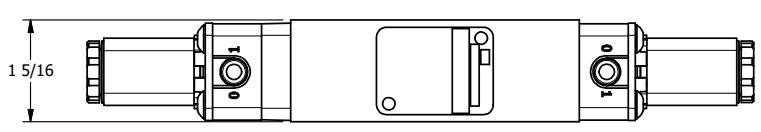

4 3 2 1

B

B

A

A

A

A

4 3 2 1

TITLE: 1/4" STACK, DBL SOL, 3 POS,  
SPR CTR, SOL SHFT, FLOAT CTR SPL

DRAWING NO.:  
DIM\_EBSY2G

THE INFORMATION CONTAINED WITHIN THIS DOCUMENT IS PROPRIETARY TO AAA PRODUCTS AND MAY NOT BE DISCLOSED WITHOUT PRIOR WRITTEN CONSENT