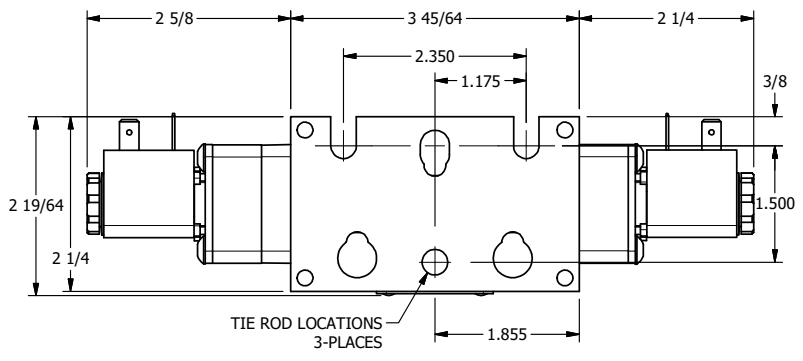

4 3 2 1

B

B

A

A

A

A

4 3 2 1

TITLE: 1/4" STACK, DBL SOL, 3 POS,  
SPR CTR, SOL SHFT, FLOAT CTR SPL

DRAWING NO.:  
DIM\_EBSY2G

THE INFORMATION CONTAINED WITHIN THIS DOCUMENT IS PROPRIETARY TO AAA PRODUCTS AND MAY NOT BE DISCLOSED WITHOUT PRIOR WRITTEN CONSENT