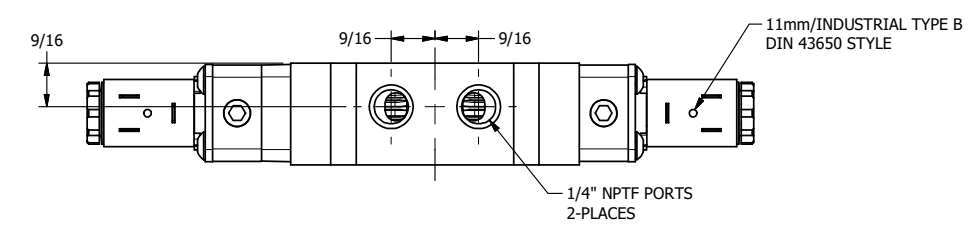

4 3 2 1

B

B

A

A

A

A

4 3 2 1

TITLE: 1/4" STACK, DBL SOL, 3 POS,  
SPR CTR, SOL SHFT, FLOAT CTR SPL

DRAWING NO.:  
DIM\_EBSY2G

THE INFORMATION CONTAINED WITHIN THIS DOCUMENT IS PROPRIETARY TO AAA PRODUCTS AND MAY NOT BE DISCLOSED WITHOUT PRIOR WRITTEN CONSENT