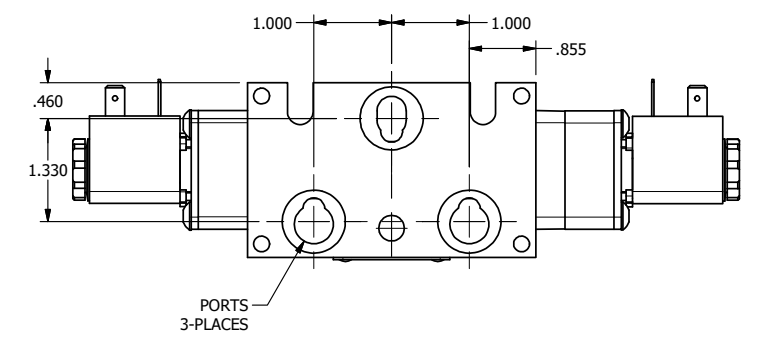

4 3 2 1

B

B

A

A

A

A

4 3 2 1

TITLE: 1/4" STACK, DBL SOL, 3 POS,  
SPR CTR, SOL SHFT, FLOAT CTR SPL

DRAWING NO.:  
DIM\_EBSY2G

THE INFORMATION CONTAINED WITHIN THIS DOCUMENT IS PROPRIETARY TO AAA PRODUCTS AND MAY NOT BE DISCLOSED WITHOUT PRIOR WRITTEN CONSENT