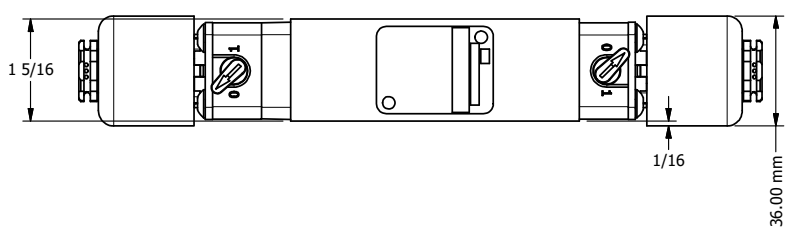

4 3 2 1

B

B

A

A

4 3 2 1

TITLE: 1/4" STACK, DBL SOL, 3 POS,
SPR CTR, SOL SHFT, REGEN CTR SPL,
EXPL PROOF, LCKNG OVRD, SIDE VENT

DRAWING NO.:
DIM_EBSY2DXOC