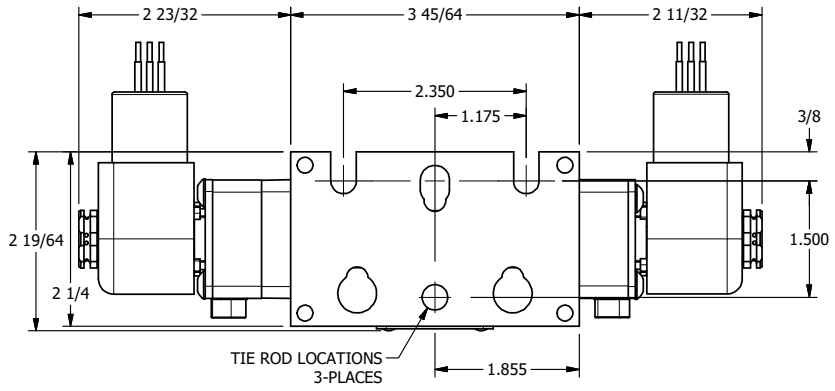

4 3 2 1

B

B

A

A

4 3 2 1

TITLE: 1/4" STACK, DBL SOL, 3 POS,
SPR CTR, SOL SHFT, REGEN CTR SPL,
EXPL PROOF, LCKNG OVRD, SIDE VENT

DRAWING NO.:
DIM_EBSY2DXOC