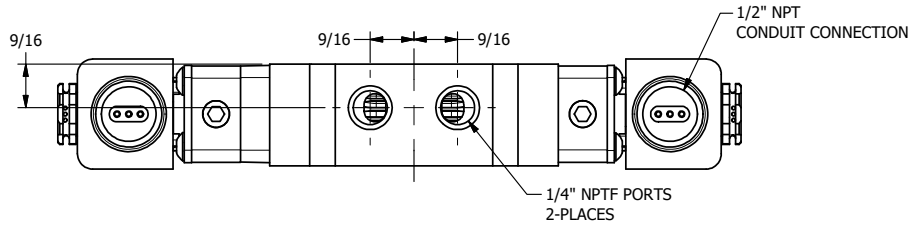

4 3 2 1

B

B

A

A

4 3 2 1

TITLE: 1/4" STACK, DBL SOL, 3 POS,
SPR CTR, SOL SHFT, REGEN CTR SPL,
EXPL PROOF, LCKNG OVRD, SIDE VENT

DRAWING NO.:
DIM_EBSY2DXOC