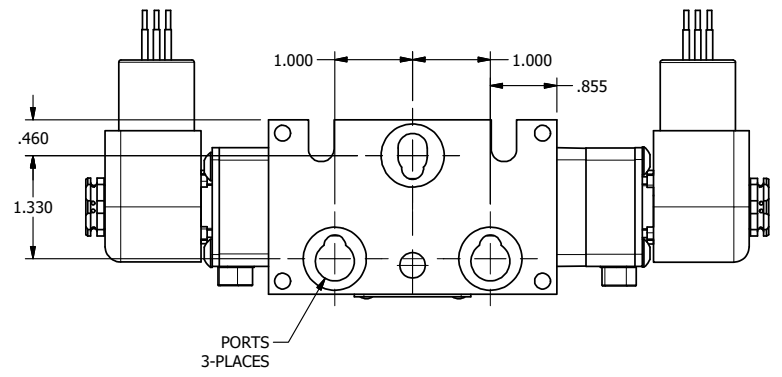

4 3 2 1

B

B

A

A

4 3 2 1

TITLE: 1/4" STACK, DBL SOL, 3 POS,
SPR CTR, SOL SHFT, REGEN CTR SPL,
EXPL PROOF, LCKNG OVRD, SIDE VENT

DRAWING NO.:
DIM_EBSY2DXOC