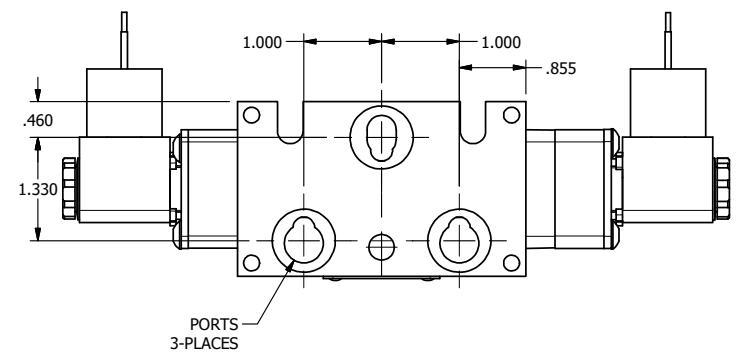

4 3 2 1

4 3 2 1

**AAA**  
PRODUCTS  
INTERNATIONAL

**AAA PRODUCTS  
INTERNATIONAL**  
7114 Harry Hines Blvd  
Dallas, TX 75235

TITLE: 1/4" STACK, DBL SOL, 3 POS,  
SPR CTR, SOL SHFT, REGEN CTR SPL,  
MOLD-OVER

DRAWING NO.:  
DIM\_EBSY2DJ

THE INFORMATION CONTAINED WITHIN THIS DOCUMENT IS PROPRIETARY TO AAA PRODUCTS AND MAY NOT BE DISCLOSED WITHOUT PRIOR WRITTEN CONSENT