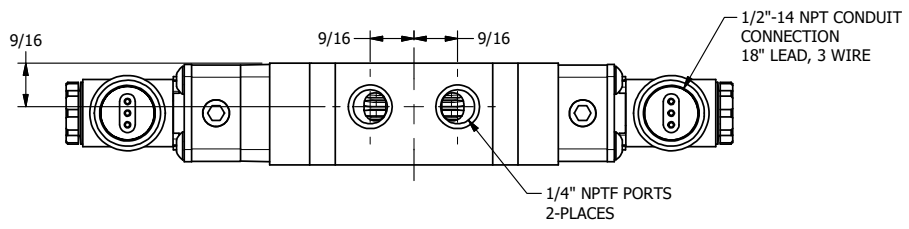

4 3 2 1

4 3 2 1

**AAA**  
PRODUCTS  
INTERNATIONAL

**AAA PRODUCTS  
INTERNATIONAL**  
7114 Harry Hines Blvd  
Dallas, TX 75235

TITLE: 1/4" STACK, DBL SOL, 3 POS,  
SPR CTR, SOL SHFT, REGEN CTR SPL,  
MOLD-OVER

DRAWING NO.:  
DIM\_EBSY2DJ

THE INFORMATION CONTAINED WITHIN THIS DOCUMENT IS PROPRIETARY TO AAA PRODUCTS AND MAY NOT BE DISCLOSED WITHOUT PRIOR WRITTEN CONSENT