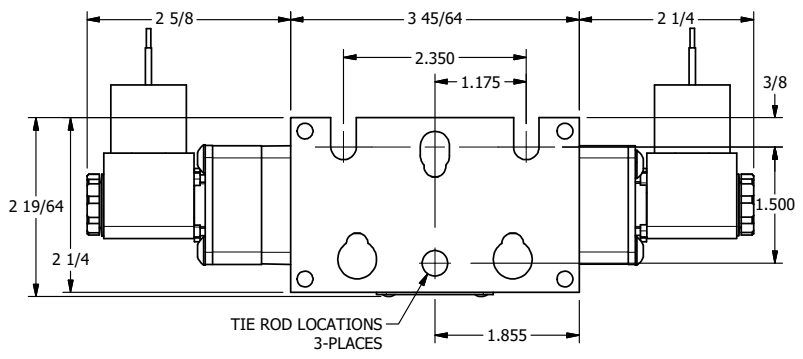

4 3 2 1

4 3 2 1

**AAA**  
PRODUCTS  
INTERNATIONAL

**AAA PRODUCTS  
INTERNATIONAL**  
7114 Harry Hines Blvd  
Dallas, TX 75235

TITLE: 1/4" STACK, DBL SOL, 3 POS,  
SPR CTR, SOL SHFT, REGEN CTR SPL,  
MOLD-OVER

DRAWING NO.:  
DIM\_EBSY2DJ

THE INFORMATION CONTAINED WITHIN THIS DOCUMENT IS PROPRIETARY TO AAA PRODUCTS AND MAY NOT BE DISCLOSED WITHOUT PRIOR WRITTEN CONSENT