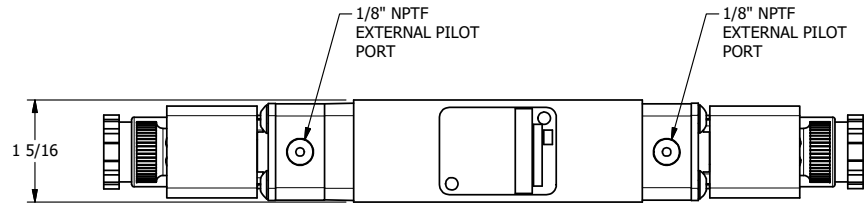

4 3 2 1

B

B

A

A

4 3 2

TITLE: 1/4" STACK, DBL SOL, 3 POS,  
REGEN SPR CTR, INTR SAFE,  
DUST EXCLDR, EXT PILOT

DRAWING NO.:  
DIM\_EBSY2DALZ