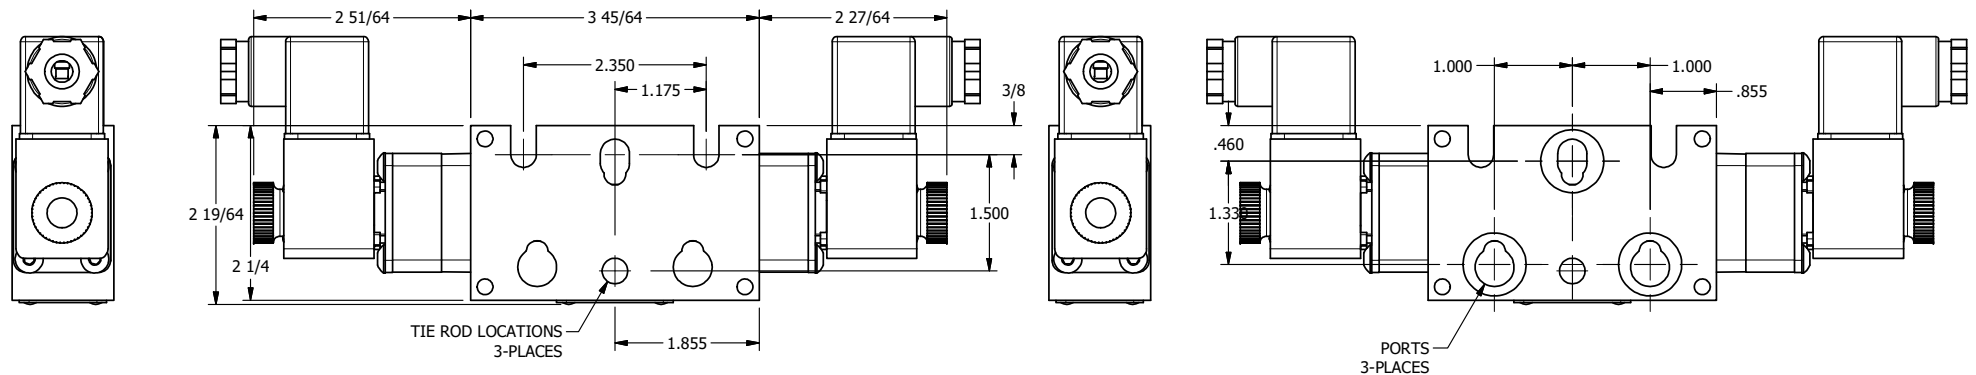

4 3 2 1

B

B

A

A

4 3 2

TITLE: 1/4" STACK, DBL SOL, 3 POS,  
REGEN SPR CTR, INTR SAFE,  
DUST EXCLDR, EXT PILOT

DRAWING NO.:  
DIM\_EBSY2DALZ