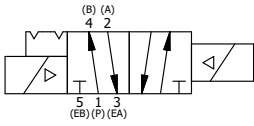

- NOTES:  
 1) ALWAYS GIVE VALVE MODEL AND PART NUMBER WHEN ORDERING PARTS.  
 2) FOR DIFFERENT VOLTAGES OTHER THAN 120/60, REPLACE SOLENOID COIL WITH COIL LISTED IN TABLE BELOW.  
 3) LUBRICATE DETENT BALL, SPRING AND STUD.

LIMITS ON DIMENSIONS UNLESS OTHERWISE SPECIFIED		2-PL DECIMAL ± .01 3-PL DECIMAL ± .005 FRACTIONAL ± 1/64 ANGULAR ± 1/2°		<b>AAA PRODUCTS INTERNATIONAL</b> 7114 Harry Hines Blvd Dallas, TX 75235
DRAWN: RMckenna	DATE: 6/22/2022	CHECKED: KWaite	DATE: 6/22/2022	
SCALE: 1 : 1	SHEET: 1 OF 1	RELEASED: HWomack	DATE: 6/22/2022	
TITLE: <b>3/8" SIDE PORT, DBL SOL, 2 POS, DETENT, FLYING LEAD, 120/60, BR &amp; SS, LCKNG OVRD, DUST EXCLDR</b>			PART NO.: <b>ZESS3MOLQ</b>	REV.: