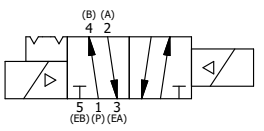

19	2	V-607	O-RING, VITON, 75 DURO, 14MM X 1MM, IP67 NUT SEAL
18	4	V-606	O-RING, VITON, 75 DURO, 8MM X 1MM, IP67 STEM SEAL
17	1	V-21-SS	SCREW, 1/4-20 X 3/16, SOCKET SET, CUP POINT, 18-8 SS
16	1	DS3-1	SPRING, DETENT, STAINLESS, 1/4" & 3/8" VALVE. LEE SPRING # LC 029B 0 S.
15	1	V-14	BALL, CHROME STEEL 3/16 DIA, GRADE 25, FOR DETENT
14	2	EMG3	GASKET - END MOUNT SOLENOID, BUNA-N, 1/4" & 3/8" VALVES
13	2	V-19-SS	PLUG, SOCKET PIPE 1/8"-27 NPT, 7/8 TAPER, PLAIN, FLUSH SEAL, STAINLESS STEEL
12	2	V-567W	E SERIES SINTERED BRONZE MUFFLER, DUST EXCLUDER, V-613 LOCK WASHER
11	2	V-593-1	COIL - 120VAC EXP PROOF, 1/2" NPTF STAINLESS CONNECTION, NASS #0568 05.1-00/6874
10	4	V-584-SS	SCREW, 10-24 X 1, BUTTON HEAD SOCKET CAP, 18-8 OR 303 SS
9	1	S3R	SPOOL - SOLID, STANDARD, 2 POS, CLSD CTR, 1/4" & 3/8" VALVE
8	1	PBS3-13-SS	STUD - POS. A & C. DETENT, STAINLESS STEEL, 1/4" & 3/8" VALVE
7	4	V-585-SS	SCREW, 10-24 X 2-1/8, SOCKET BUTTON HEAD, 18-8 STAINLESS
6	2	SEC3-7	PLATE, RE-INFORCEMENT, SOLENOID, STAMPED, 304 STAINLESS
5	2	V-550-1	SOL OPER, END MOUNT, NON-LOCKING O'RIDE
4	1	PEC3-18-Z	END CAP, SPACER, DETENT, SOLENOID, 360 BRASS, 1/4" & 3/8" VALVES
3	1	BG3	GASKET - END CAP, 1/4" & 3/8" VALVE
2	6	V-39	O-RING, VITON, STD BODY, 1/4" & 3/8" VALVES
1	1	ZB2-1	BODY - BRASS, UPPER PILOTS (BUTTON BLEEDER), 1/4" SIDE PORT VALVE
FLG	QTY	PART NO	DESCRIPTION

COIL VOLTAGES	
PART NO	REPLACE COIL
ZESS2XLQ 12VDC	V-593-2
ZESS2XLQ 24VDC	V-593-3
ZESS2XLQ 240/60	V-593-4

LIMITS ON DIMENSIONS UNLESS OTHERWISE SPECIFIED		2-PL DECIMAL ± .01 3-PL DECIMAL ± .005 FRACTIONAL ± 1/64 ANGULAR ± 1/2°		AAA PRODUCTS INTERNATIONAL 7114 Harry Hines Blvd Dallas, TX 75235			
DRAWN: RMckenna		DATE: 6/22/2022		CHECKED: KWaite		DATE: 6/22/2022	
SCALE: 1 : 1		SHEET: 1 OF 1		RELEASED: HWomack		DATE: 6/22/2022	
TITLE: 1/4" SIDE PORT, DBL SOL, 2 POS, DETENT, EXPL PROOF, 120/60, BR & SS, DUST EXCLDR				PART NO.: ZESS2XLQ		REV.:	