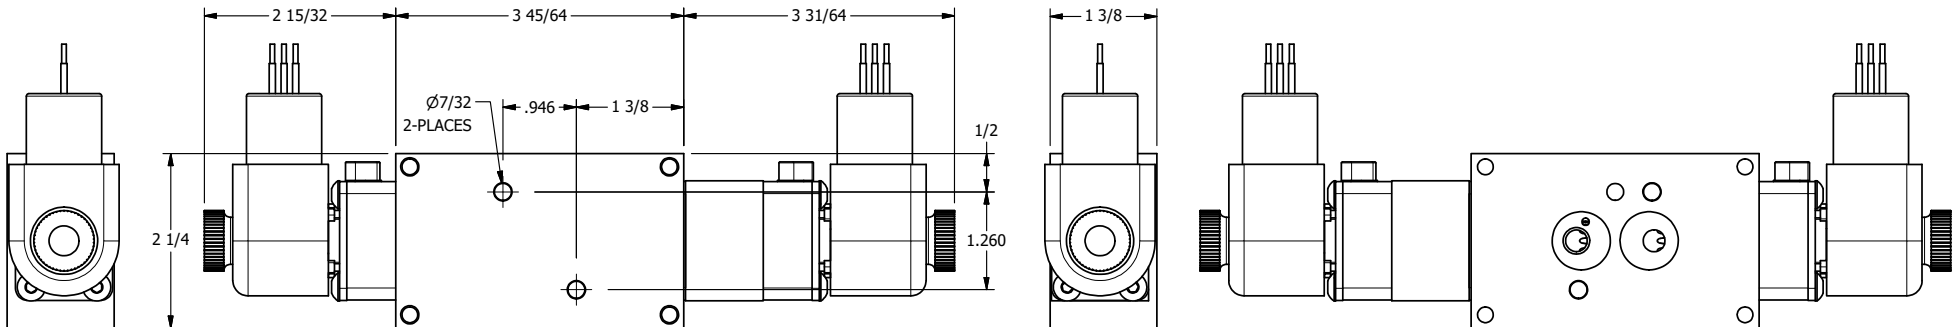

1/2"-14 NPT CONDUIT CONNECTION
18" LEAD, 3 WIRE

1/4" NPTF PORTS
3-PLACES

AAA
PRODUCTS
INTERNATIONAL

**AAA PRODUCTS
INTERNATIONAL**
7114 Harry Hines Blvd
Dallas, TX 75235

TITLE: 1/4" NAMUR, SNGL SOL, 2 POS,
DETENT, EXPL PROOF,
BR & SS, DUST EXCLDR

DRAWING NO.:
DIM_ZNSS2XOLQ

THE INFORMATION CONTAINED WITHIN THIS DOCUMENT IS PROPRIETARY TO AAA PRODUCTS AND MAY NOT BE DISCLOSED WITHOUT PRIOR WRITTEN CONSENT