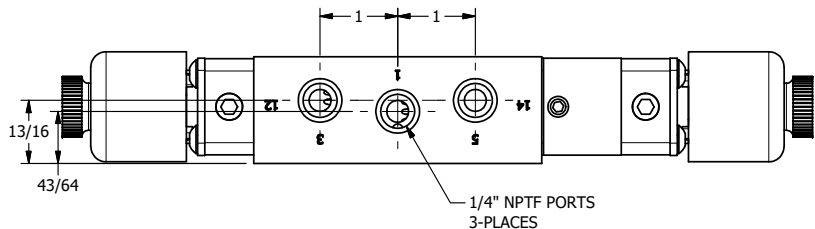

1/2"-14 NPT CONDUIT CONNECTION
18" LEAD, 3 WIRE

1/4" NPTF PORTS
3-PLACES

AAA
PRODUCTS
INTERNATIONAL

**AAA PRODUCTS
INTERNATIONAL**
7114 Harry Hines Blvd
Dallas, TX 75235

TITLE: 1/4" NAMUR, SNGL SOL, 2 POS,
DETENT, EXPL PROOF,
BR & SS, DUST EXCLDR