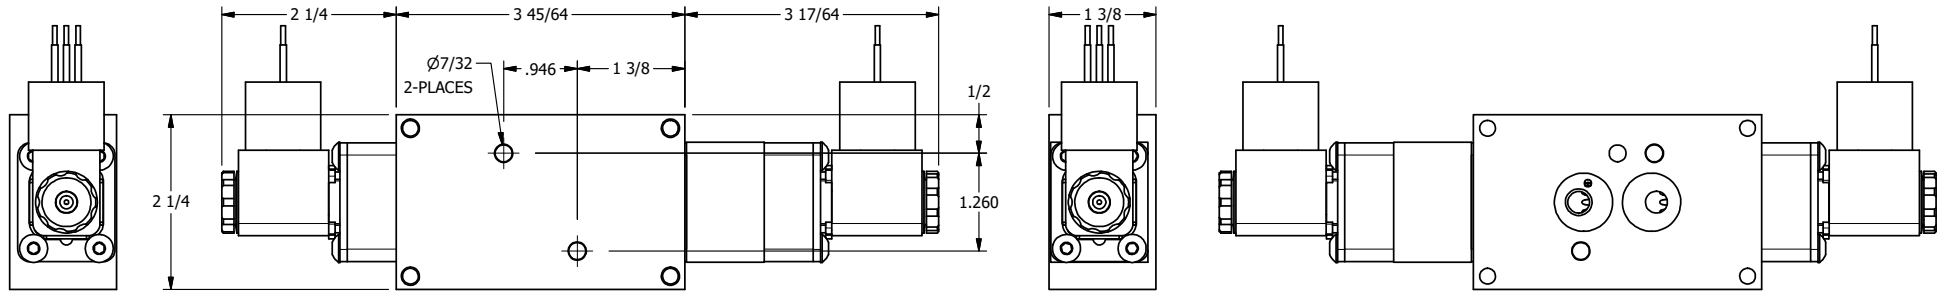

1/2"-14 NPT CONDUIT CONNECTION
18" LEAD, 3 WIRE

1/4" NPTF PORTS
3-PLACES

AAA
PRODUCTS
INTERNATIONAL
7114 Harry Hines Blvd
Dallas, TX 75235

TITLE: 1/4" NAMUR, SNGL SOL, 2 POS,
DETENT, SOL RTRN, BRASS & SS,
MOLD-OVER

DRAWING NO.:
DIM_ZNSS2JQ

THE INFORMATION CONTAINED WITHIN THIS DOCUMENT IS PROPRIETARY TO AAA PRODUCTS AND MAY NOT BE DISCLOSED WITHOUT PRIOR WRITTEN CONSENT