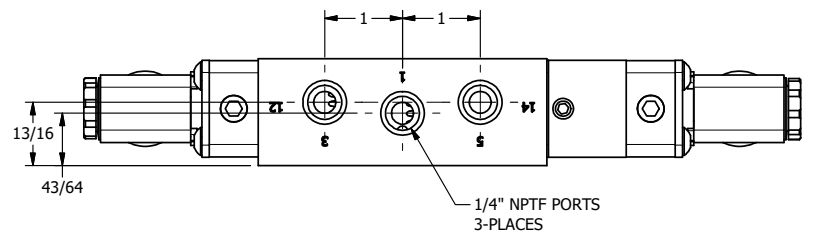

1/2"-14 NPT CONDUIT CONNECTION
18" LEAD, 3 WIRE

1/4" NPTF PORTS
3-PLACES

AAA
PRODUCTS
INTERNATIONAL
7114 Harry Hines Blvd
Dallas, TX 75235

TITLE: 1/4" NAMUR, SNGL SOL, 2 POS,
DETENT, SOL RTRN, BRASS & SS,
MOLD-OVER