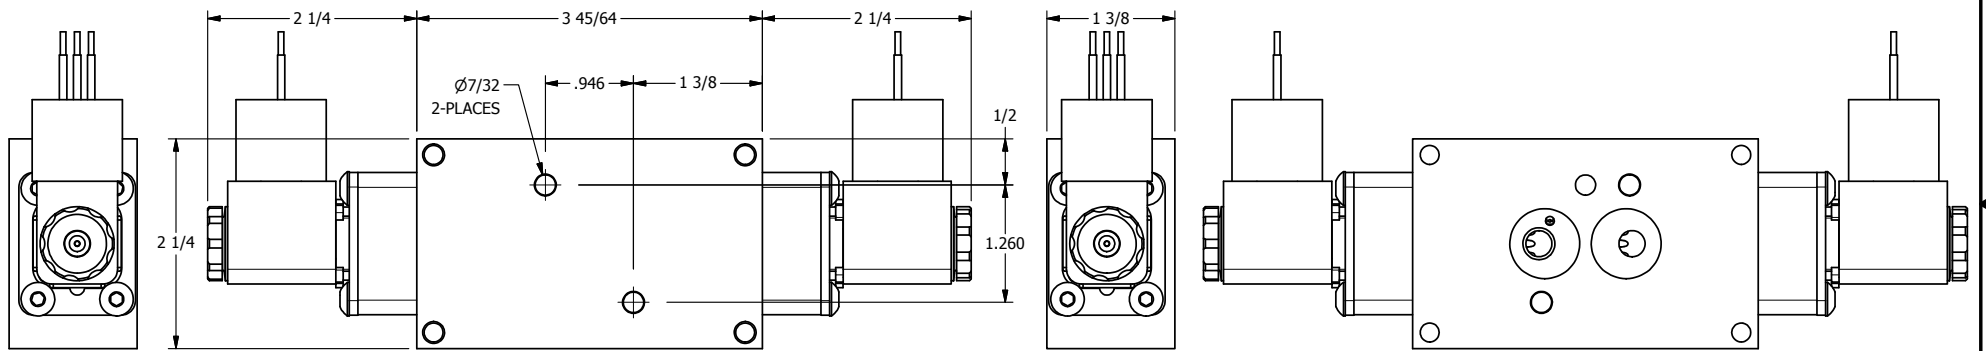

1/2"-14 NPT CONDUIT CONNECTION
18" LEAD, 3 WIRE

1/4" NPTF PORTS
3-PLACES

	AAA PRODUCTS INTERNATIONAL 7114 Harry Hines Blvd Dallas, TX 75235	TITLE: 1/4" NAMUR, SNGL SOL, 2 POS, FRICTION POS, SOL RTRN, BRASS & STAINLESS, MOLD-OVER	DRAWING NO.: DIM_ZNSS2J
--	--	---	-----------------------------------