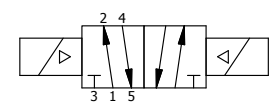

1/2"-14 NPT CONDUIT CONNECTION
18" LEAD, 3 WIRE

1/4" NPTF PORTS
3-PLACES

	AAA PRODUCTS INTERNATIONAL 7114 Harry Hines Blvd Dallas, TX 75235	TITLE: 1/4" NAMUR, SNGL SOL, 2 POS, FRICTION POS, SOL RTRN, BRASS & STAINLESS, MOLD-OVER	DRAWING NO.: DIM_ZNSS2J
--	--	---	-----------------------------------