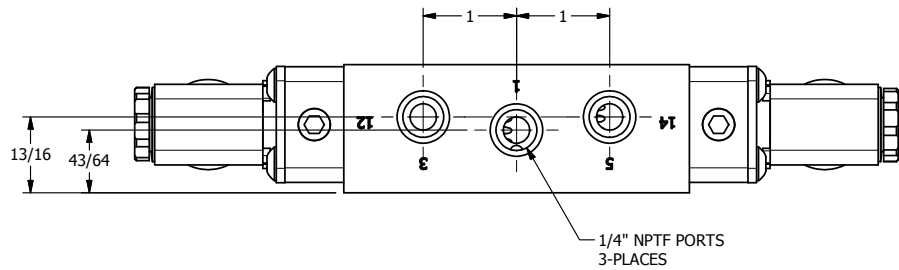

1/2"-14 NPT CONDUIT CONNECTION
18" LEAD, 3 WIRE

1/4" NPTF PORTS
3-PLACES

	AAA PRODUCTS INTERNATIONAL 7114 Harry Hines Blvd Dallas, TX 75235	TITLE: 1/4" NAMUR, SNGL SOL, 2 POS, FRICTION POS, SOL RTRN, BRASS & STAINLESS, MOLD-OVER	DRAWING NO.: DIM_ZNSS2J
--	--	---	-----------------------------------