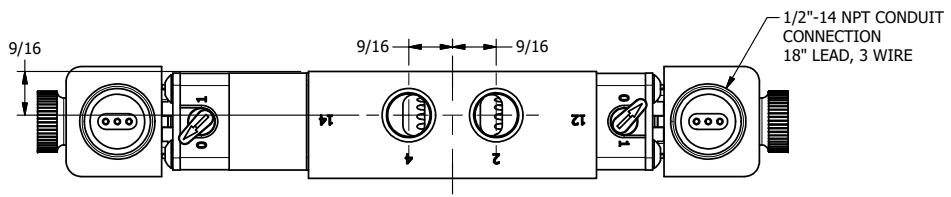

4 | 3 | 2 | 1

4 | 3 | 2 | 1

	<b>AAA PRODUCTS INTERNATIONAL</b> 7114 Harry Hines Blvd Dallas, TX 75235	<b>TITLE</b> 3/8" SIDE PORT, DBL SOL, 2 POS, DETENT, EXPL PROOF, BR & SS, DUST EXCLDR	DRAWING NO.: <b>DIM_ZESS3XOLQ</b>
--	--	---	--------------------------------------