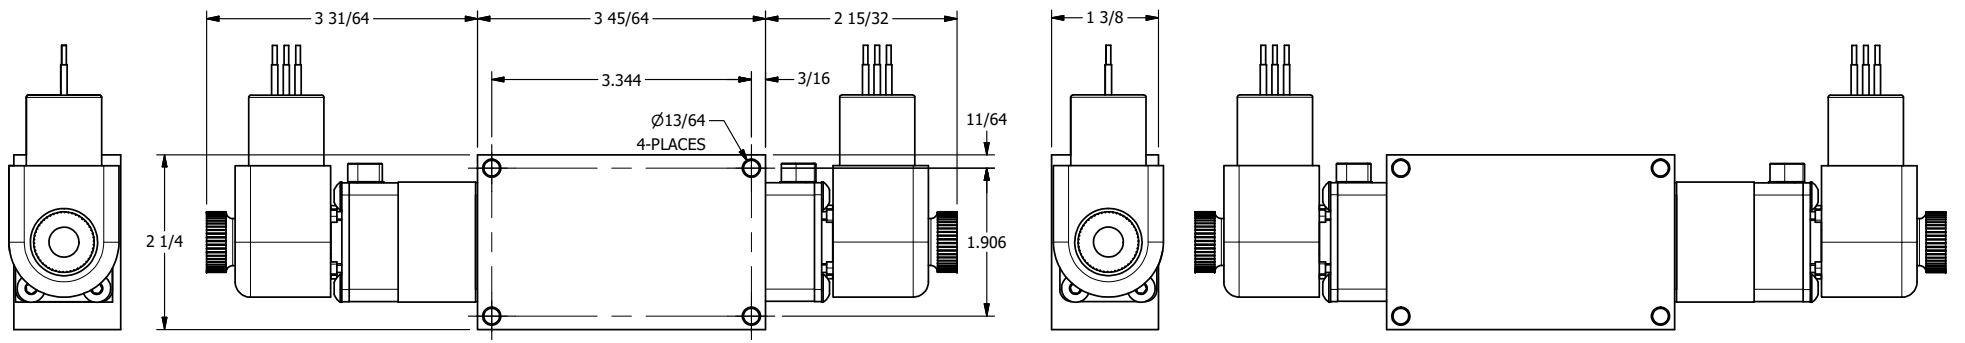

4 | 3 | 2 | 1

4 | 3 | 2 | 1

	<b>AAA PRODUCTS INTERNATIONAL</b> 7114 Harry Hines Blvd Dallas, TX 75235	<b>TITLE</b> 3/8" SIDE PORT, DBL SOL, 2 POS, DETENT, EXPL PROOF, BR & SS, DUST EXCLDR	DRAWING NO.: <b>DIM_ZESS3XOLQ</b>
--	--	---	--------------------------------------