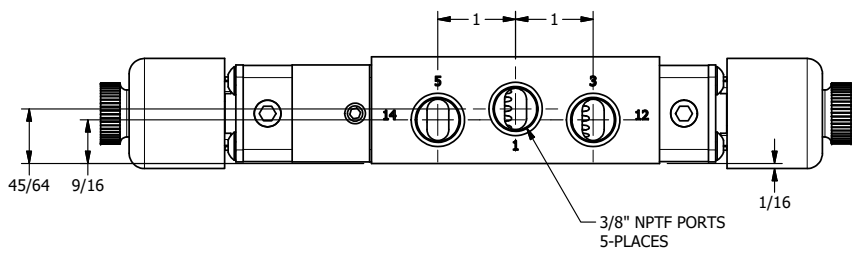

4 | 3 | 2 | 1

4 | 3 | 2 | 1

	<b>AAA PRODUCTS INTERNATIONAL</b> 7114 Harry Hines Blvd Dallas, TX 75235	<b>TITLE</b> 3/8" SIDE PORT, DBL SOL, 2 POS, DETENT, EXPL PROOF, BR & SS, DUST EXCLDR	DRAWING NO.: <b>DIM_ZESS3XOLQ</b>
--	--	---	--------------------------------------