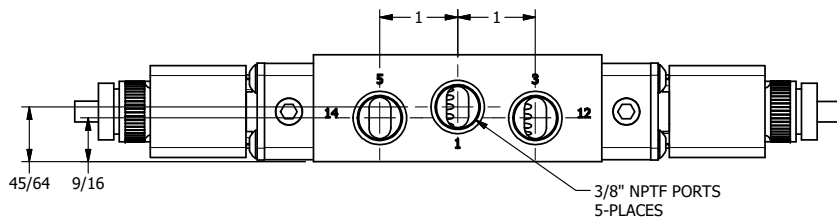

4 3 2 1

**AAA**  
PRODUCTS  
INTERNATIONAL

**AAA PRODUCTS  
INTERNATIONAL**  
7114 Harry Hines Blvd  
Dallas, TX 75235

TITLE: 3/8" SIDE PORT, DBL SOL, 2 POS,  
SOL RTRN, BR & SS, ATEX,  
LCKNG OVRD, DUST EXCLDR

DRAWING NO.:  
DIM\_ZESS3TOL

4 3 2

THE INFORMATION CONTAINED WITHIN THIS DOCUMENT IS PROPRIETARY TO AAA PRODUCTS AND MAY NOT BE DISCLOSED WITHOUT PRIOR WRITTEN CONSENT