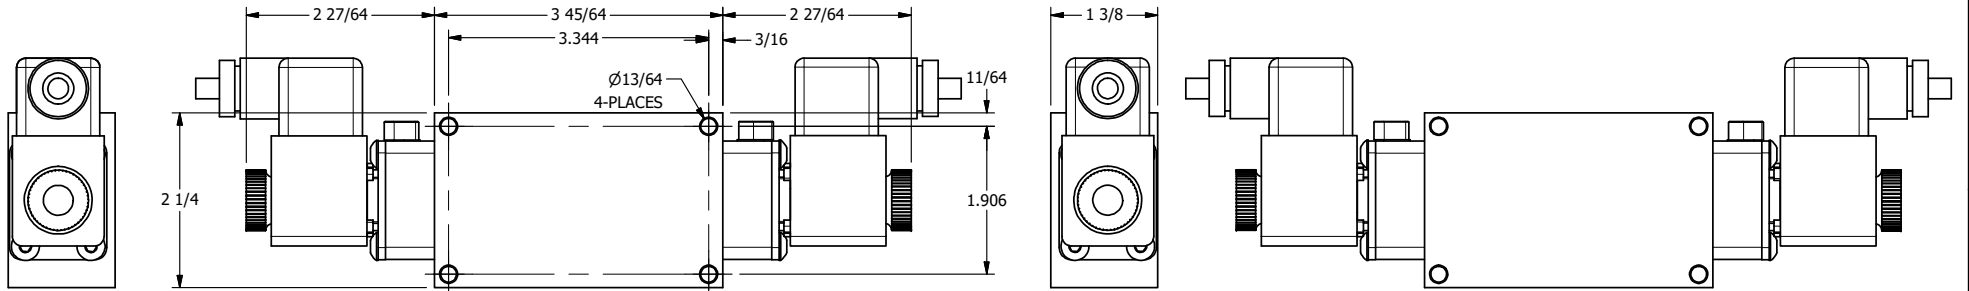

4 3 2 1

**AAA**  
PRODUCTS  
INTERNATIONAL

**AAA PRODUCTS  
INTERNATIONAL**  
7114 Harry Hines Blvd  
Dallas, TX 75235

TITLE: 3/8" SIDE PORT, DBL SOL, 2 POS,  
SOL RTRN, BR & SS, ATEX,  
LCKNG OVRD, DUST EXCLDR

DRAWING NO.:  
DIM\_ZESS3TOL

4 3 2

THE INFORMATION CONTAINED WITHIN THIS DOCUMENT IS PROPRIETARY TO AAA PRODUCTS AND MAY NOT BE DISCLOSED WITHOUT PRIOR WRITTEN CONSENT