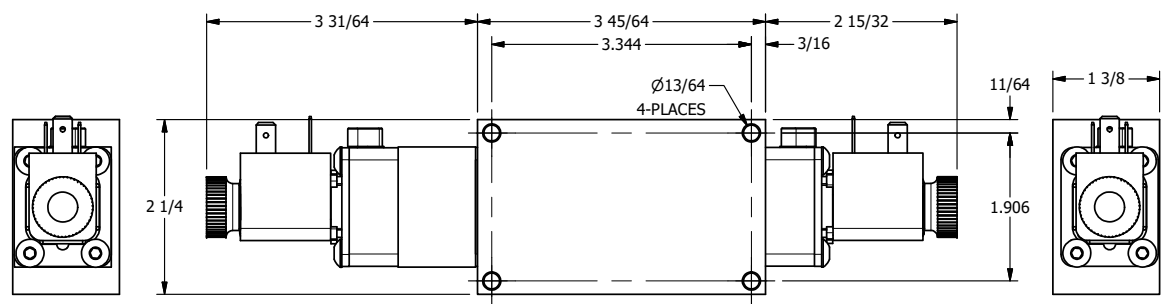

4 | 3 | 2 | 1

4 | 3 | 2

	<b>AAA PRODUCTS INTERNATIONAL</b> 7114 Harry Hines Blvd Dallas, TX 75235	<b>TITLE</b> 3/8" SIDE PORT, DBL SOL, 2 POS, DETENT, SOL RTRN, BR & SS, LCKNG OVRD, DUST EXCLDR	DRAWING NO.: <b>DIM_ZESS30LQ</b>
--	--	---	-------------------------------------