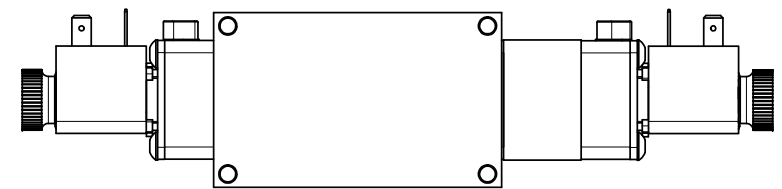

4 | 3 | 2 | 1

4 | 3 | 2

	<b>AAA PRODUCTS INTERNATIONAL</b> 7114 Harry Hines Blvd Dallas, TX 75235	<b>TITLE</b> 3/8" SIDE PORT, DBL SOL, 2 POS, DETENT, SOL RTRN, BR & SS, LCKNG OVRD, DUST EXCLDR	DRAWING NO.: <b>DIM_ZESS30LQ</b>
--	--	---	-------------------------------------