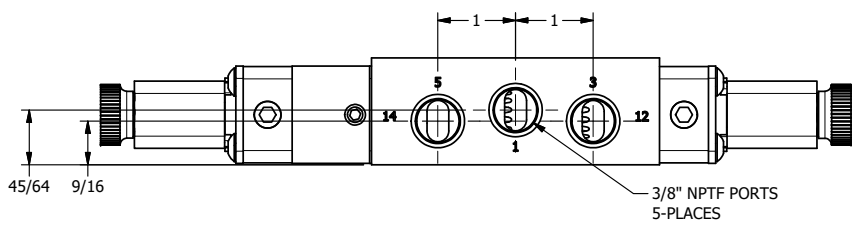

4 | 3 | 2 | 1

4 | 3 | 2

	<b>AAA PRODUCTS INTERNATIONAL</b> 7114 Harry Hines Blvd Dallas, TX 75235	<b>TITLE</b> 3/8" SIDE PORT, DBL SOL, 2 POS, DETENT, SOL RTRN, BR & SS, LCKNG OVRD, DUST EXCLDR	DRAWING NO.: <b>DIM_ZESS30LQ</b>
--	--	---	-------------------------------------