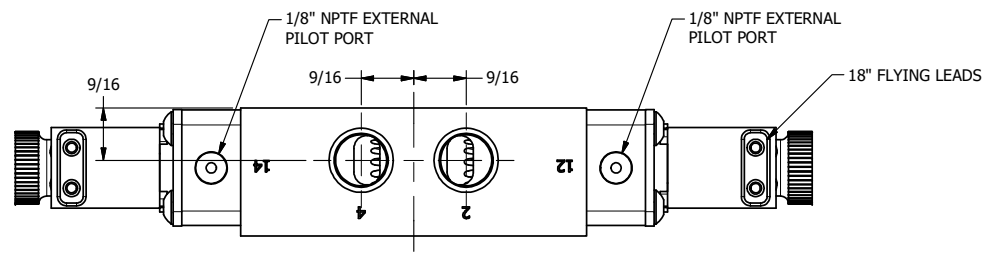

4 3 2 1

**AAA**  
PRODUCTS  
INTERNATIONAL

**AAA PRODUCTS  
INTERNATIONAL**  
7114 Harry Hines Blvd  
Dallas, TX 75235

TITLE: 3/8" SIDE PORT, DBL SOL, 2 POS,  
SOL RTRN, BR & SS, FLYING LEAD,  
120/60, DUST EXCLDR, EXT PILOT

DRAWING NO.:  
DIM\_ZESS3MLZ

4 3 2

THE INFORMATION CONTAINED WITHIN THIS DOCUMENT IS PROPRIETARY TO AAA PRODUCTS AND MAY NOT BE DISCLOSED WITHOUT PRIOR WRITTEN CONSENT