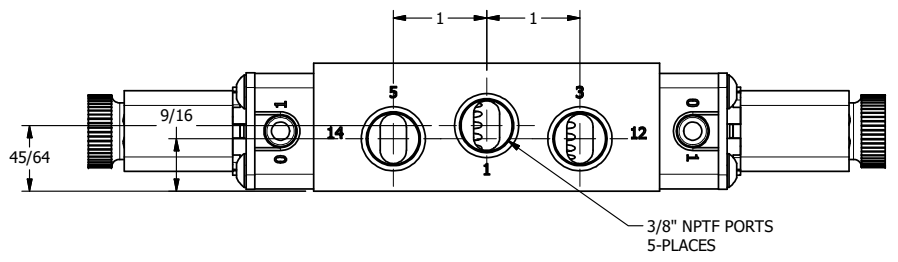

4 3 2 1

**AAA**  
PRODUCTS  
INTERNATIONAL

**AAA PRODUCTS  
INTERNATIONAL**  
7114 Harry Hines Blvd  
Dallas, TX 75235

TITLE: 3/8" SIDE PORT, DBL SOL, 2 POS,  
SOL RTRN, BR & SS, FLYING LEAD,  
120/60, DUST EXCLDR, EXT PILOT

DRAWING NO.:  
DIM\_ZESS3MLZ

4 3 2

THE INFORMATION CONTAINED WITHIN THIS DOCUMENT IS PROPRIETARY TO AAA PRODUCTS AND MAY NOT BE DISCLOSED WITHOUT PRIOR WRITTEN CONSENT