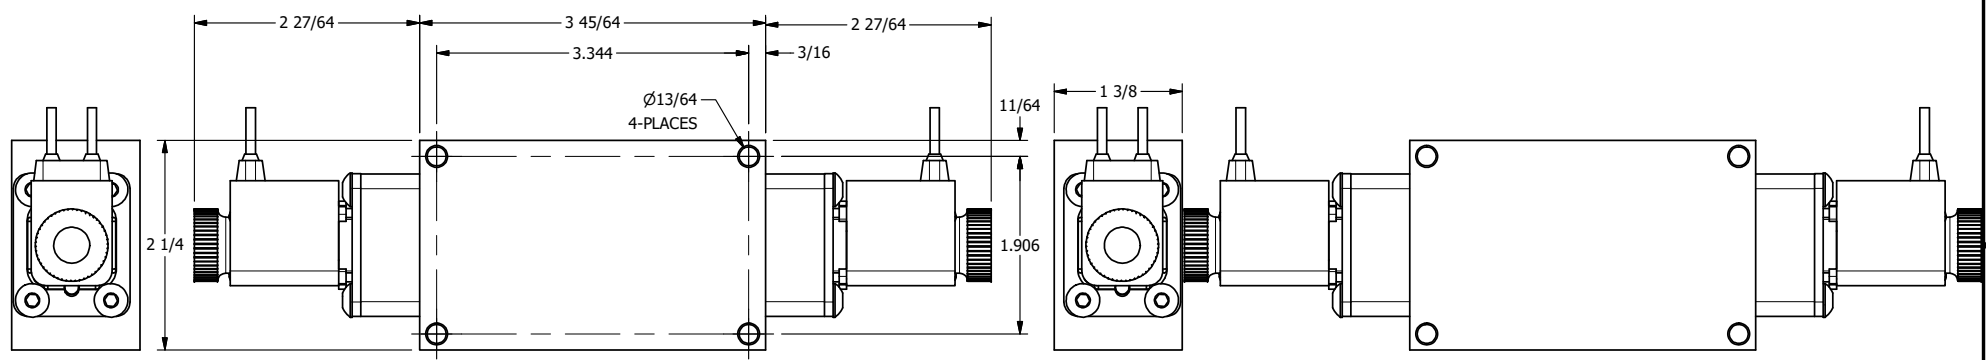

4 3 2 1

**AAA**  
PRODUCTS  
INTERNATIONAL

**AAA PRODUCTS  
INTERNATIONAL**  
7114 Harry Hines Blvd  
Dallas, TX 75235

TITLE: 3/8" SIDE PORT, DBL SOL, 2 POS,  
SOL RTRN, BR & SS, FLYING LEAD,  
120/60, DUST EXCLDR, EXT PILOT

DRAWING NO.:  
DIM\_ZESS3MLZ

4 3 2

THE INFORMATION CONTAINED WITHIN THIS DOCUMENT IS PROPRIETARY TO AAA PRODUCTS AND MAY NOT BE DISCLOSED WITHOUT PRIOR WRITTEN CONSENT