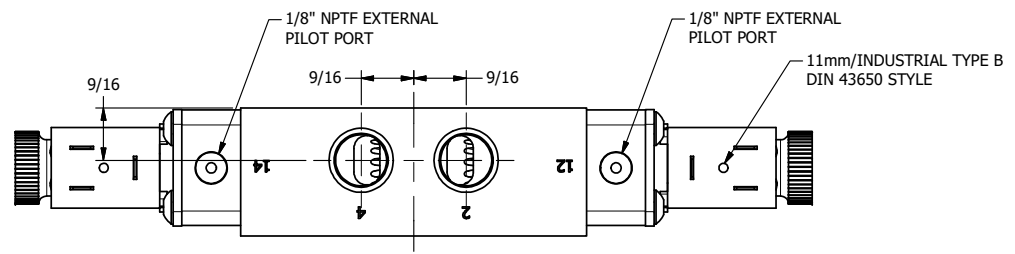

4 3 2 1

4 3 2

AAA
PRODUCTS
INTERNATIONAL

AAA PRODUCTS INTERNATIONAL
7114 Harry Hines Blvd
Dallas, TX 75235

TITLE: 3/8" SIDE PORT, DBL SOL, 2 POS,
SOL RTRN, BR & SS,
DUST EXCLDR, EXT PILOT

DRAWING NO.:
DIM_ZESS3LZ