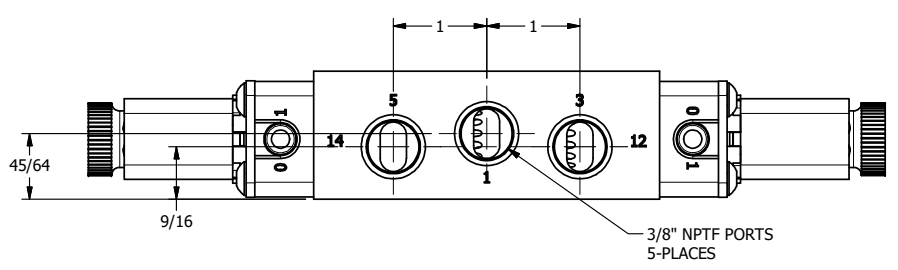

4 3 2 1

4 3 2

AAA
PRODUCTS
INTERNATIONAL

AAA PRODUCTS INTERNATIONAL
7114 Harry Hines Blvd
Dallas, TX 75235

TITLE: 3/8" SIDE PORT, DBL SOL, 2 POS,
SOL RTRN, BR & SS,
DUST EXCLDR, EXT PILOT

DRAWING NO.:
DIM_ZESS3LZ