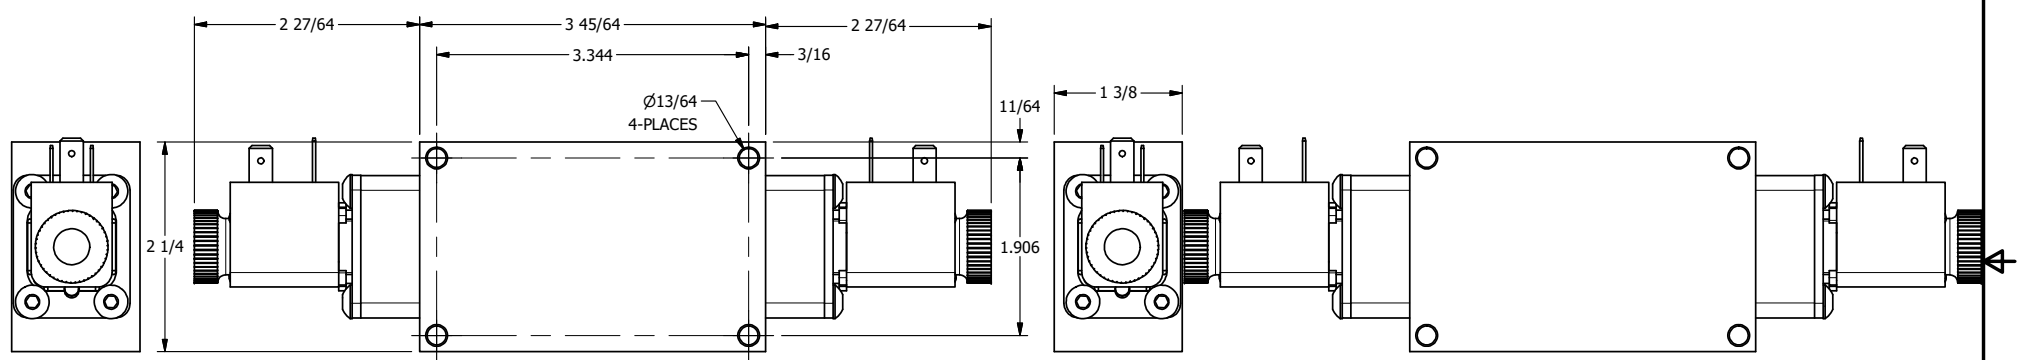

4 3 2 1

4 3 2

AAA
PRODUCTS
INTERNATIONAL

AAA PRODUCTS INTERNATIONAL
7114 Harry Hines Blvd
Dallas, TX 75235

TITLE: 3/8" SIDE PORT, DBL SOL, 2 POS,
SOL RTRN, BR & SS,
DUST EXCLDR, EXT PILOT

DRAWING NO.:
DIM_ZESS3LZ