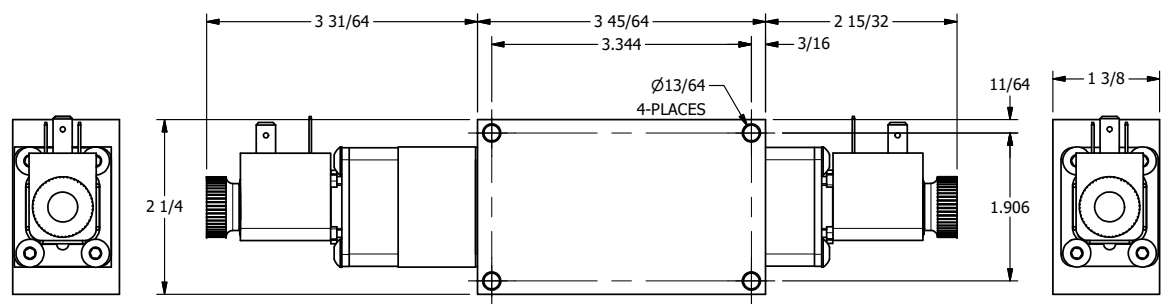

4 | 3 | 2 | 1

4 | 3 | 2 | 1

	AAA PRODUCTS INTERNATIONAL 7114 Harry Hines Blvd Dallas, TX 75235	TITLE 3/8" SIDE PORT, DBL SOL, 2 POS, DETENT, SOL RTRN, BR & SS, DUST EXCLDR	DRAWING NO.: DIM_ZESS3LQ
--	--	---	------------------------------------