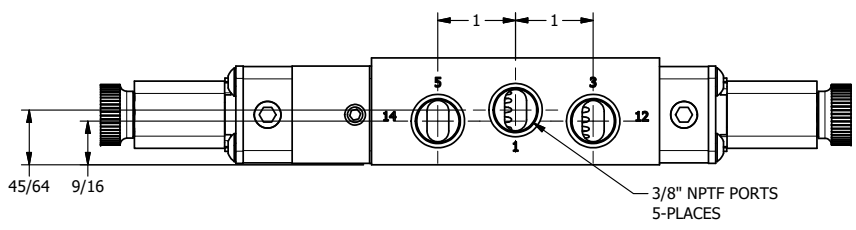

4 | 3 | 2 | 1

4 | 3 | 2 | 1

	AAA PRODUCTS INTERNATIONAL 7114 Harry Hines Blvd Dallas, TX 75235	TITLE 3/8" SIDE PORT, DBL SOL, 2 POS, DETENT, SOL RTRN, BR & SS, DUST EXCLDR	DRAWING NO.: DIM_ZESS3LQ
--	--	---	------------------------------------