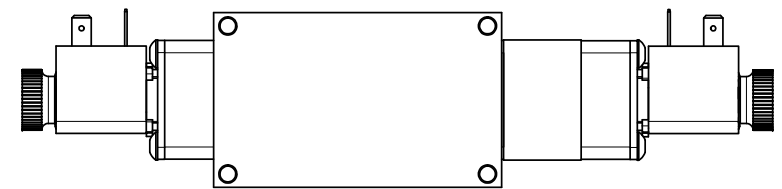

4 | 3 | 2 | 1

4 | 3 | 2 | 1

	AAA PRODUCTS INTERNATIONAL 7114 Harry Hines Blvd Dallas, TX 75235	TITLE 3/8" SIDE PORT, DBL SOL, 2 POS, DETENT, SOL RTRN, BR & SS, DUST EXCLDR	DRAWING NO.: DIM_ZESS3LQ
--	--	---	------------------------------------