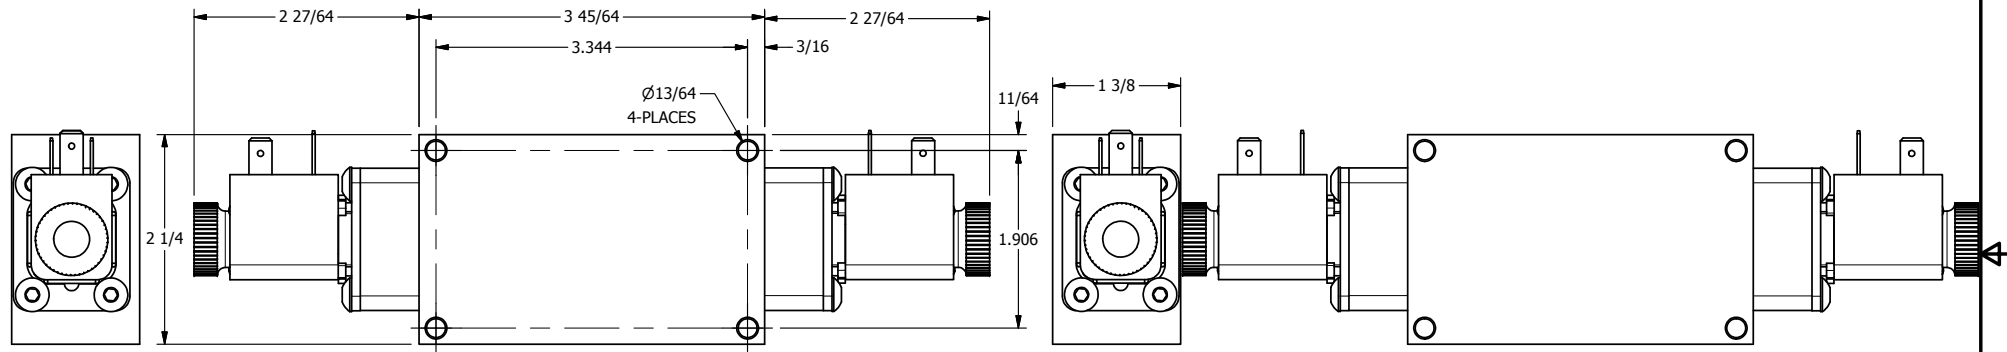

4 3 2 1

4 3 2 1

**AAA**  
PRODUCTS  
INTERNATIONAL

**AAA PRODUCTS  
INTERNATIONAL**  
7114 Harry Hines Blvd  
Dallas, TX 75235

TITLE: 3/8" SIDE PORT, DBL SOL, 2 POS,  
FRICTION POS, SOL RTRN,  
BRASS & STAINLESS, DUST EXCLDR

DRAWING NO.:  
DIM\_ZESS3L

THE INFORMATION CONTAINED WITHIN THIS DOCUMENT IS PROPRIETARY TO AAA PRODUCTS AND MAY NOT BE DISCLOSED WITHOUT PRIOR WRITTEN CONSENT