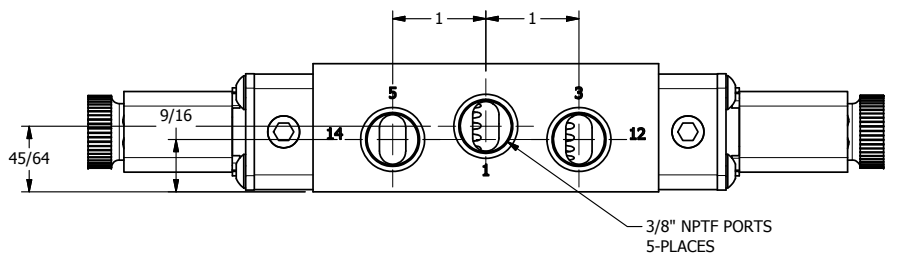

4 3 2 1

4 3 2 1

**AAA**  
PRODUCTS  
INTERNATIONAL

**AAA PRODUCTS  
INTERNATIONAL**  
7114 Harry Hines Blvd  
Dallas, TX 75235

TITLE: 3/8" SIDE PORT, DBL SOL, 2 POS,  
FRICTION POS, SOL RTRN,  
BRASS & STAINLESS, DUST EXCLDR

DRAWING NO.:  
DIM\_ZESS3L

THE INFORMATION CONTAINED WITHIN THIS DOCUMENT IS PROPRIETARY TO AAA PRODUCTS AND MAY NOT BE DISCLOSED WITHOUT PRIOR WRITTEN CONSENT