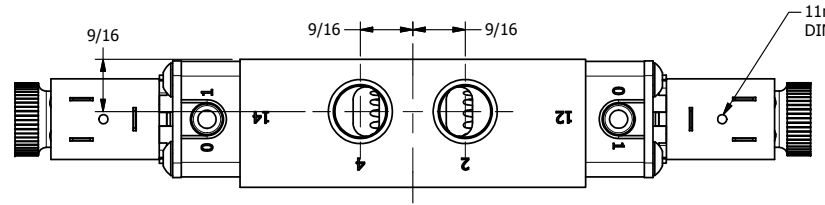

4 3 2 1

4 3 2 1

**AAA**  
PRODUCTS  
INTERNATIONAL

**AAA PRODUCTS  
INTERNATIONAL**  
7114 Harry Hines Blvd  
Dallas, TX 75235

TITLE: 3/8" SIDE PORT, DBL SOL, 2 POS,  
FRICTION POS, SOL RTRN,  
BRASS & STAINLESS, DUST EXCLDR

DRAWING NO.:  
DIM\_ZESS3L

THE INFORMATION CONTAINED WITHIN THIS DOCUMENT IS PROPRIETARY TO AAA PRODUCTS AND MAY NOT BE DISCLOSED WITHOUT PRIOR WRITTEN CONSENT