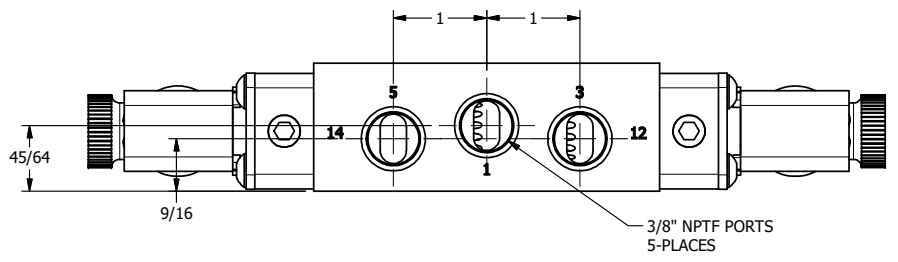

4 3 2 1

**AAA**  
PRODUCTS  
INTERNATIONAL

**AAA PRODUCTS  
INTERNATIONAL**  
7114 Harry Hines Blvd  
Dallas, TX 75235

TITLE: 3/8" SIDE PORT, DBL SOL, 2 POS,  
SOL RTRN, BR & SS, MOLD-OVER,  
LCKNG OVRD, DUST EXCLDR

DRAWING NO.:  
DIM\_ZESS3JOL

4 3 2

THE INFORMATION CONTAINED WITHIN THIS DOCUMENT IS PROPRIETARY TO AAA PRODUCTS AND MAY NOT BE DISCLOSED WITHOUT PRIOR WRITTEN CONSENT