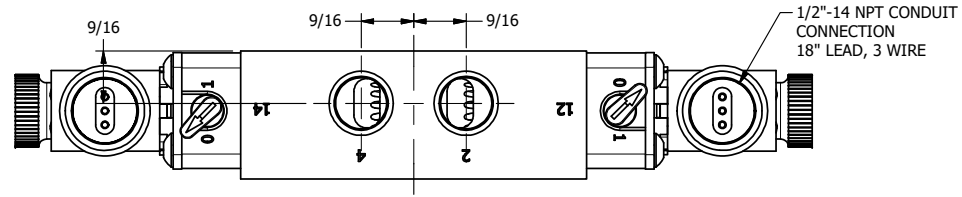

4 3 2 1

**AAA**  
PRODUCTS  
INTERNATIONAL

**AAA PRODUCTS  
INTERNATIONAL**  
7114 Harry Hines Blvd  
Dallas, TX 75235

TITLE: 3/8" SIDE PORT, DBL SOL, 2 POS,  
SOL RTRN, BR & SS, MOLD-OVER,  
LCKNG OVRD, DUST EXCLDR

DRAWING NO.:  
DIM\_ZESS3JOL

4 3 2

THE INFORMATION CONTAINED WITHIN THIS DOCUMENT IS PROPRIETARY TO AAA PRODUCTS AND MAY NOT BE DISCLOSED WITHOUT PRIOR WRITTEN CONSENT