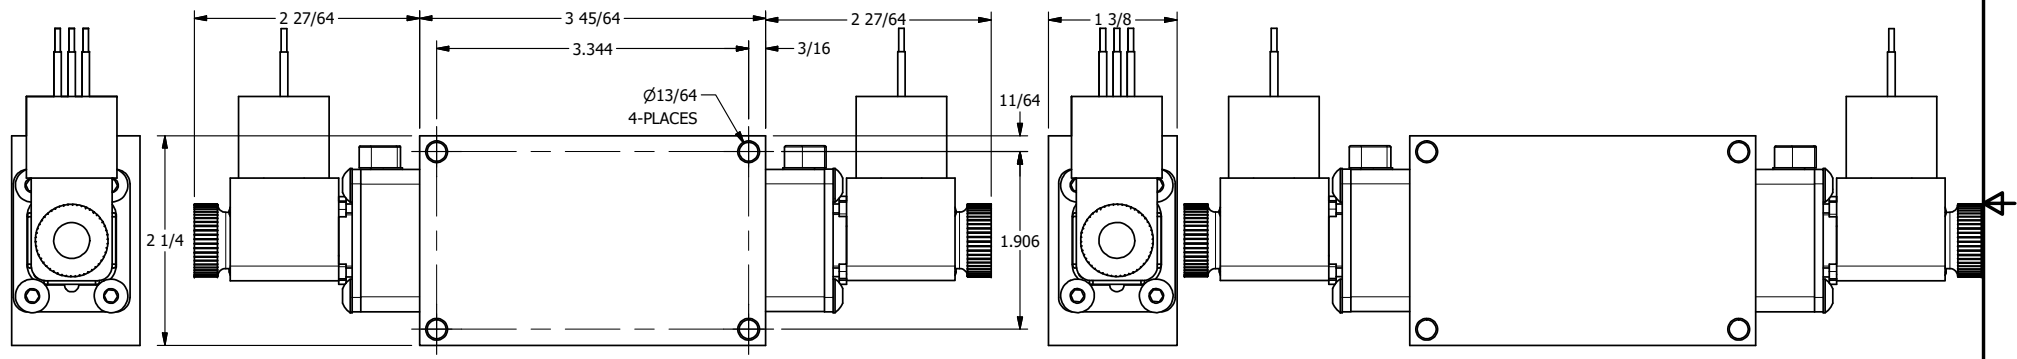

4 3 2 1

**AAA**  
PRODUCTS  
INTERNATIONAL

**AAA PRODUCTS  
INTERNATIONAL**  
7114 Harry Hines Blvd  
Dallas, TX 75235

TITLE: 3/8" SIDE PORT, DBL SOL, 2 POS,  
SOL RTRN, BR & SS, MOLD-OVER,  
LCKNG OVRD, DUST EXCLDR

DRAWING NO.:  
DIM\_ZESS3JOL

4 3 2

THE INFORMATION CONTAINED WITHIN THIS DOCUMENT IS PROPRIETARY TO AAA PRODUCTS AND MAY NOT BE DISCLOSED WITHOUT PRIOR WRITTEN CONSENT