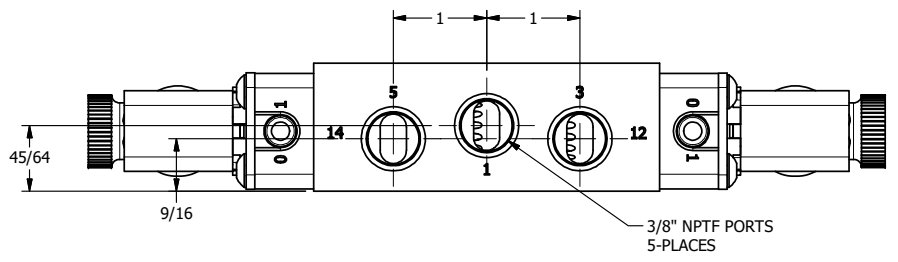

4 3 2 1

4 3 2

**AAA**  
PRODUCTS  
INTERNATIONAL

**AAA PRODUCTS  
INTERNATIONAL**  
7114 Harry Hines Blvd  
Dallas, TX 75235

TITLE: 3/8" SIDE PORT, DBL SOL, 2 POS,  
SOL RTRN, BR & SS, MOLD-OVER,  
DUST EXCLDR, EXT PILOT