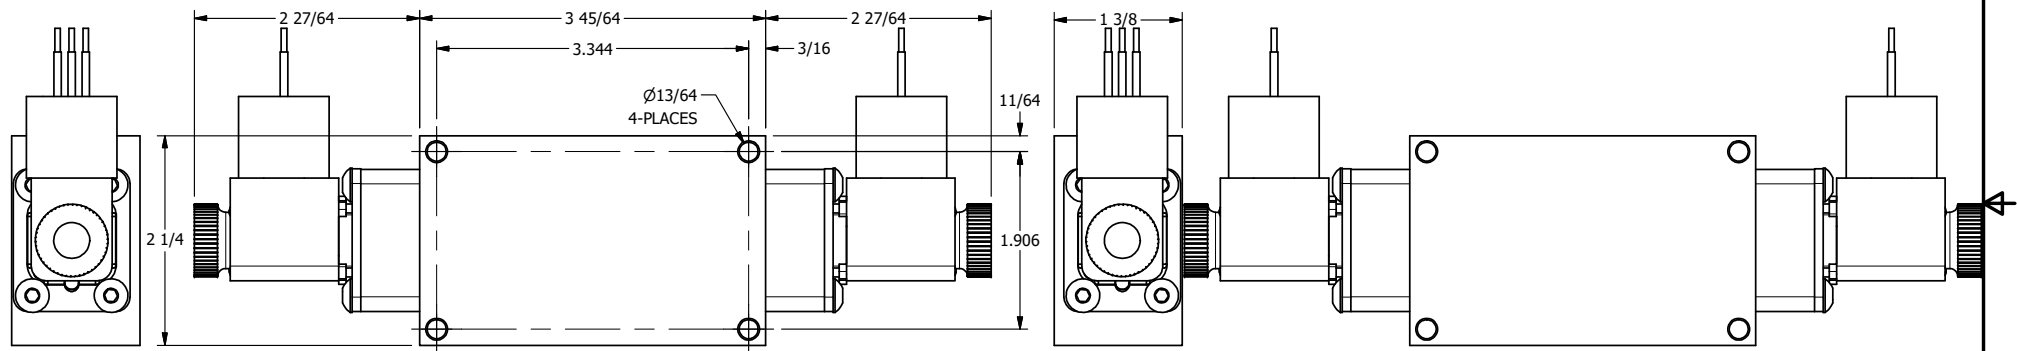

4 3 2 1

4 3 2

**AAA**  
PRODUCTS  
INTERNATIONAL

**AAA PRODUCTS  
INTERNATIONAL**  
7114 Harry Hines Blvd  
Dallas, TX 75235

TITLE: 3/8" SIDE PORT, DBL SOL, 2 POS,  
SOL RTRN, BR & SS, MOLD-OVER,  
DUST EXCLDR, EXT PILOT