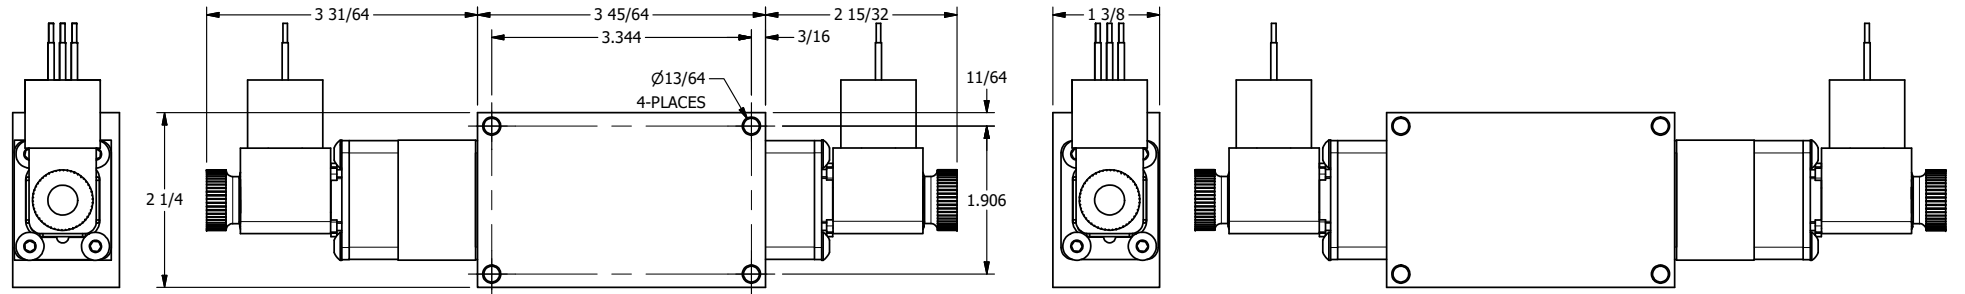

4 3 2 1

**AAA**  
PRODUCTS  
INTERNATIONAL

**AAA PRODUCTS  
INTERNATIONAL**  
7114 Harry Hines Blvd  
Dallas, TX 75235

TITLE: 3/8" SIDE PORT, DBL SOL, 2 POS,  
DETENT, MOLD-OVER,  
BR & SS, DUST EXCLDR

DRAWING NO.:  
DIM\_ZESS3JLQ