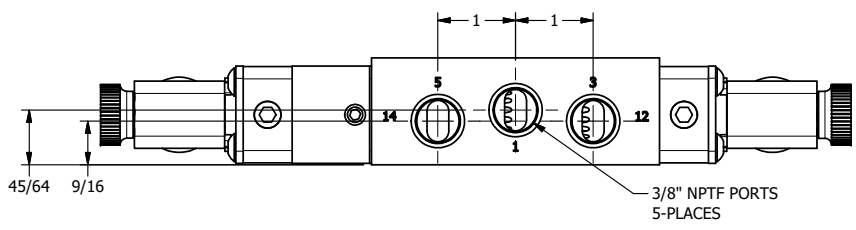

4 3 2 1

**AAA**  
PRODUCTS  
INTERNATIONAL

**AAA PRODUCTS  
INTERNATIONAL**  
7114 Harry Hines Blvd  
Dallas, TX 75235

TITLE: 3/8" SIDE PORT, DBL SOL, 2 POS,  
DETENT, MOLD-OVER,  
BR & SS, DUST EXCLDR

DRAWING NO.:  
DIM\_ZESS3JLQ