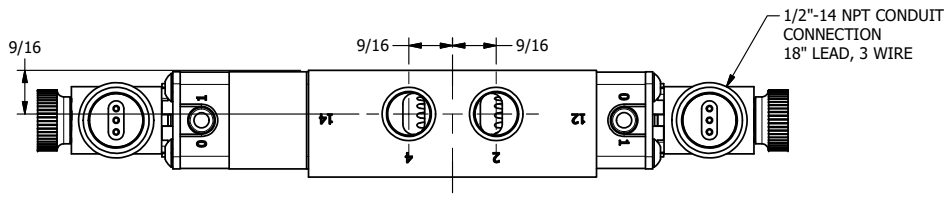

4 3 2 1

**AAA**  
PRODUCTS  
INTERNATIONAL

**AAA PRODUCTS  
INTERNATIONAL**  
7114 Harry Hines Blvd  
Dallas, TX 75235

TITLE: 3/8" SIDE PORT, DBL SOL, 2 POS,  
DETENT, MOLD-OVER,  
BR & SS, DUST EXCLDR

DRAWING NO.:  
DIM\_ZESS3JLQ