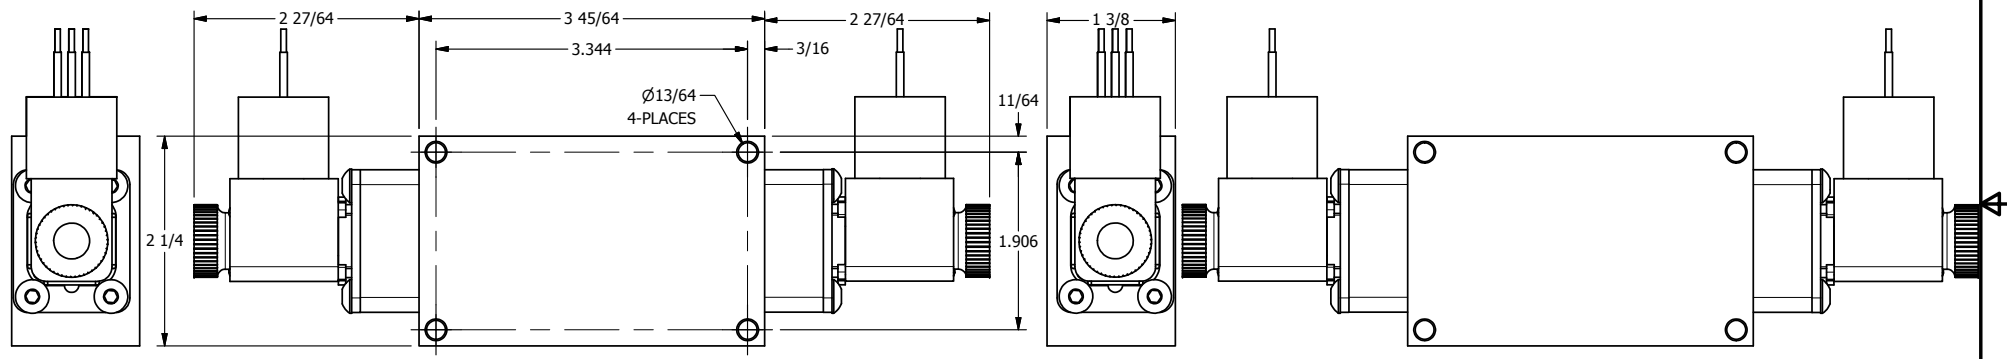

4 | 3 | 2 | 1

4 | 3 | 2 | 1

**AAA**  
PRODUCTS  
INTERNATIONAL

**AAA PRODUCTS  
INTERNATIONAL**  
7114 Harry Hines Blvd  
Dallas, TX 75235

TITLE: 3/8" SIDE PORT, DBL SOL, 2 POS,  
FRCTN POS, SOL RTRN, BRASS & SS,  
MOLD-OVER, DUST EXCLDR

DRAWING NO.:  
DIM\_ZESS3JL

THE INFORMATION CONTAINED WITHIN THIS DOCUMENT IS PROPRIETARY TO AAA PRODUCTS AND MAY NOT BE DISCLOSED WITHOUT PRIOR WRITTEN CONSENT