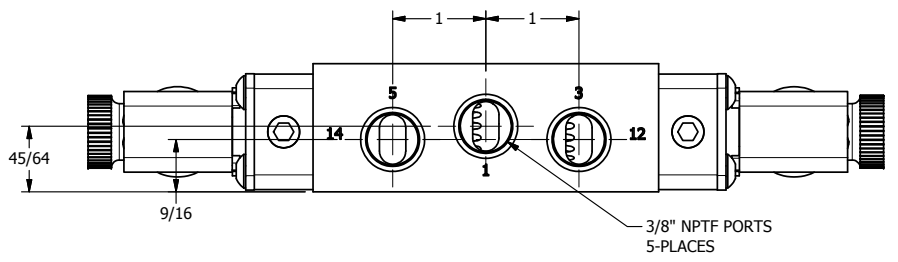

4 | 3 | 2 | 1

4 | 3 | 2 | 1

**AAA**  
PRODUCTS  
INTERNATIONAL

**AAA PRODUCTS  
INTERNATIONAL**  
7114 Harry Hines Blvd  
Dallas, TX 75235

TITLE: 3/8" SIDE PORT, DBL SOL, 2 POS,  
FRCTN POS, SOL RTRN, BRASS & SS,  
MOLD-OVER, DUST EXCLDR

DRAWING NO.:  
DIM\_ZESS3JL

THE INFORMATION CONTAINED WITHIN THIS DOCUMENT IS PROPRIETARY TO AAA PRODUCTS AND MAY NOT BE DISCLOSED WITHOUT PRIOR WRITTEN CONSENT