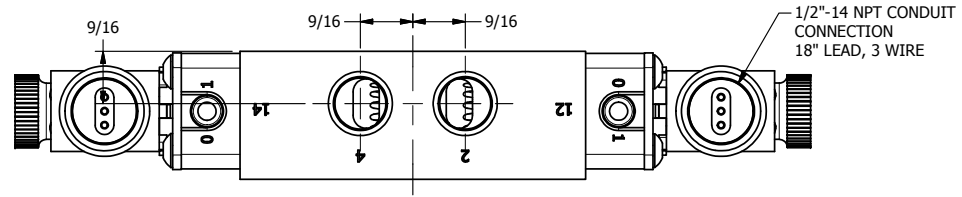

4 | 3 | 2 | 1

4 | 3 | 2 | 1

**AAA**  
PRODUCTS  
INTERNATIONAL

**AAA PRODUCTS  
INTERNATIONAL**  
7114 Harry Hines Blvd  
Dallas, TX 75235

TITLE: 3/8" SIDE PORT, DBL SOL, 2 POS,  
FRCTN POS, SOL RTRN, BRASS & SS,  
MOLD-OVER, DUST EXCLDR

DRAWING NO.:  
DIM\_ZESS3JL

THE INFORMATION CONTAINED WITHIN THIS DOCUMENT IS PROPRIETARY TO AAA PRODUCTS AND MAY NOT BE DISCLOSED WITHOUT PRIOR WRITTEN CONSENT