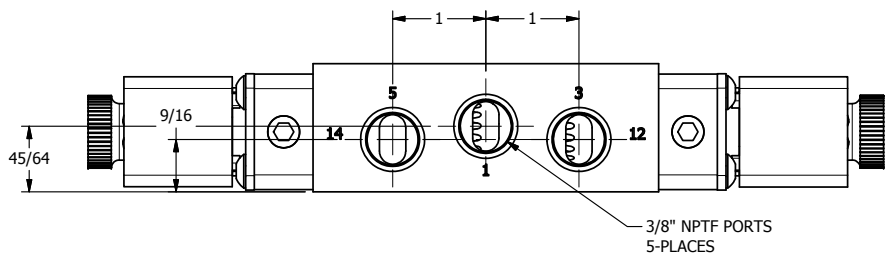

4 3 2 1

	AAA PRODUCTS INTERNATIONAL 7114 Harry Hines Blvd Dallas, TX 75235	TITLE 3/8" SIDE PORT, DBL SOL, 2 POS, FRCTN POS, SOL RTRN, BRASS & SS, HIGH TEMP, DUST EXCLDR	DRAWING NO.: DIM_ZESS3HL
--	--	--	------------------------------------