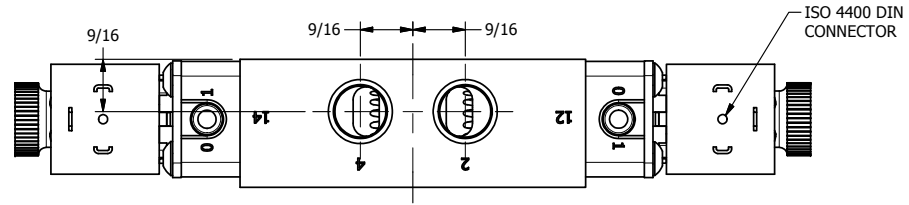

4 3 2 1

	AAA PRODUCTS INTERNATIONAL 7114 Harry Hines Blvd Dallas, TX 75235	TITLE 3/8" SIDE PORT, DBL SOL, 2 POS, FRCTN POS, SOL RTRN, BRASS & SS, HIGH TEMP, DUST EXCLDR	DRAWING NO.: DIM_ZESS3HL
--	--	--	------------------------------------