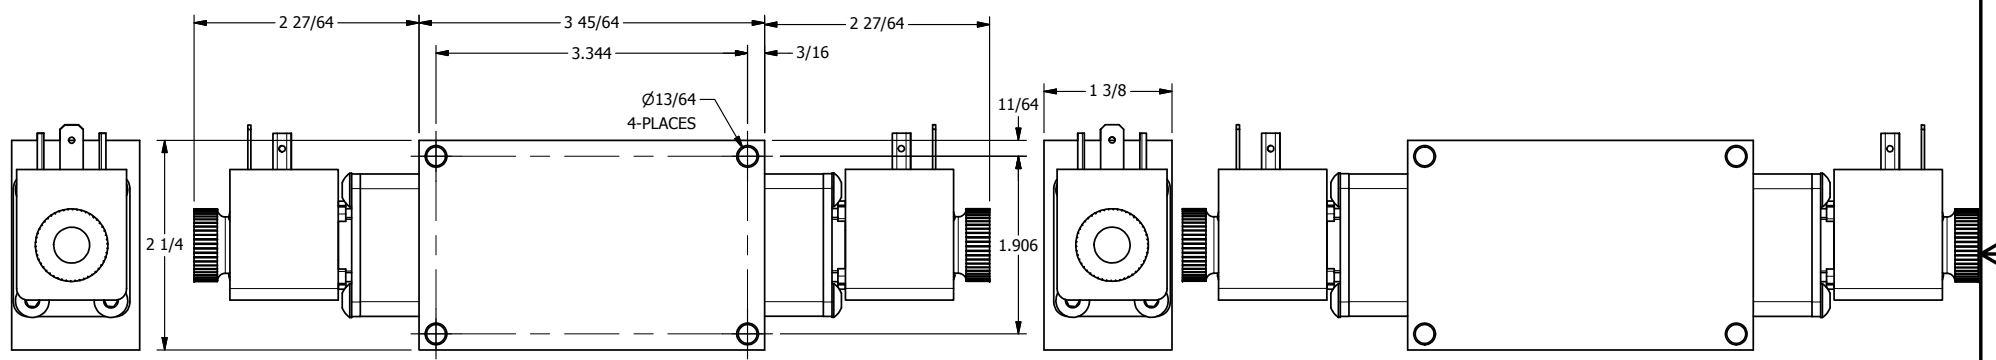

4 3 2 1

	AAA PRODUCTS INTERNATIONAL 7114 Harry Hines Blvd Dallas, TX 75235	TITLE 3/8" SIDE PORT, DBL SOL, 2 POS, FRCTN POS, SOL RTRN, BRASS & SS, HIGH TEMP, DUST EXCLDR	DRAWING NO.: DIM_ZESS3HL
--	--	--	------------------------------------