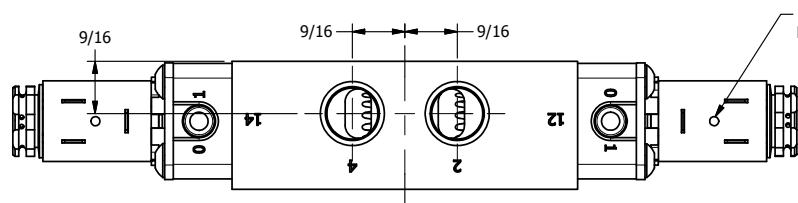

4 | 3 | 2 | 1

3/8" NPTF PORTS  
5-PLACES

4 | 3 | 2 | 1

**AAA**  
PRODUCTS  
INTERNATIONAL

**AAA PRODUCTS  
INTERNATIONAL**  
7114 Harry Hines Blvd  
Dallas, TX 75235

TITLE: 3/8" SIDE PORT, DBL SOL, 2 POS,  
FRICTION POS, SOL RTRN,  
BRASS & SS, SIDE VENT

DRAWING NO.:  
DIM\_ZESS3C

THE INFORMATION CONTAINED WITHIN THIS DOCUMENT IS PROPRIETARY TO AAA PRODUCTS AND MAY NOT BE DISCLOSED WITHOUT PRIOR WRITTEN CONSENT