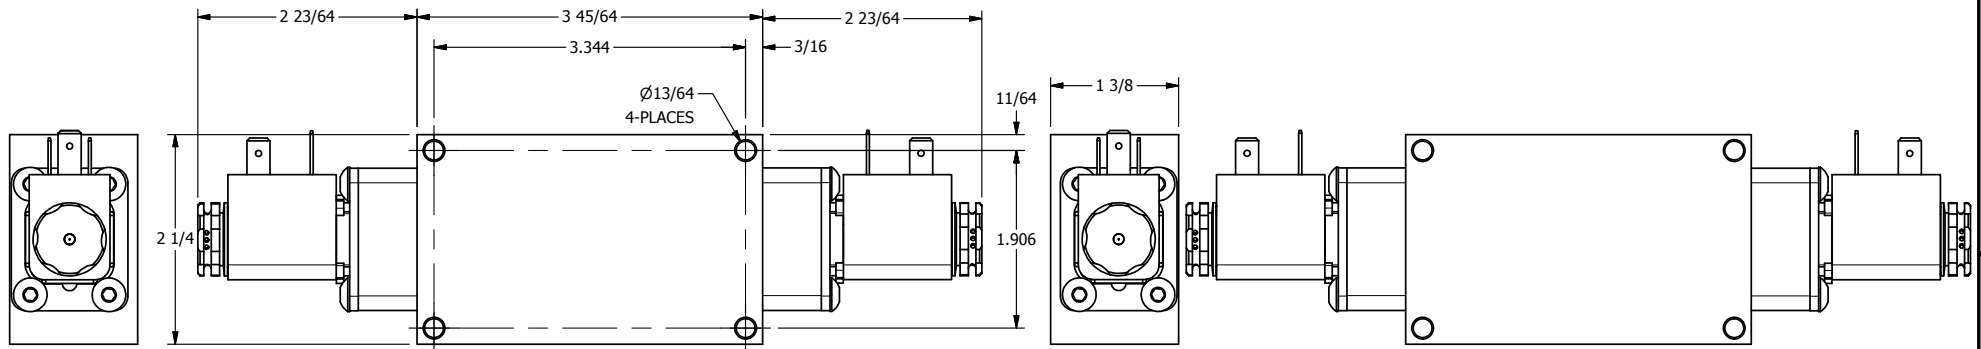

4 | 3 | 2 | 1

3/8" NPTF PORTS  
5-PLACES

4 | 3 | 2 | 1

**AAA**  
PRODUCTS  
INTERNATIONAL

**AAA PRODUCTS  
INTERNATIONAL**  
7114 Harry Hines Blvd  
Dallas, TX 75235

TITLE: 3/8" SIDE PORT, DBL SOL, 2 POS,  
FRICTION POS, SOL RTRN,  
BRASS & SS, SIDE VENT

DRAWING NO.:  
DIM\_ZESS3C

THE INFORMATION CONTAINED WITHIN THIS DOCUMENT IS PROPRIETARY TO AAA PRODUCTS AND MAY NOT BE DISCLOSED WITHOUT PRIOR WRITTEN CONSENT