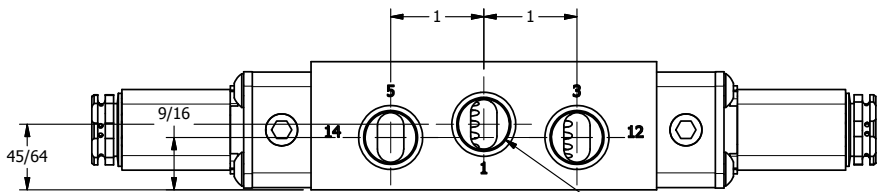

4 | 3 | 2 | 1

3/8" NPTF PORTS  
5-PLACES

4 | 3 | 2 | 1

**AAA**  
PRODUCTS  
INTERNATIONAL

**AAA PRODUCTS  
INTERNATIONAL**  
7114 Harry Hines Blvd  
Dallas, TX 75235

TITLE: 3/8" SIDE PORT, DBL SOL, 2 POS,  
FRICTION POS, SOL RTRN,  
BRASS & SS, SIDE VENT